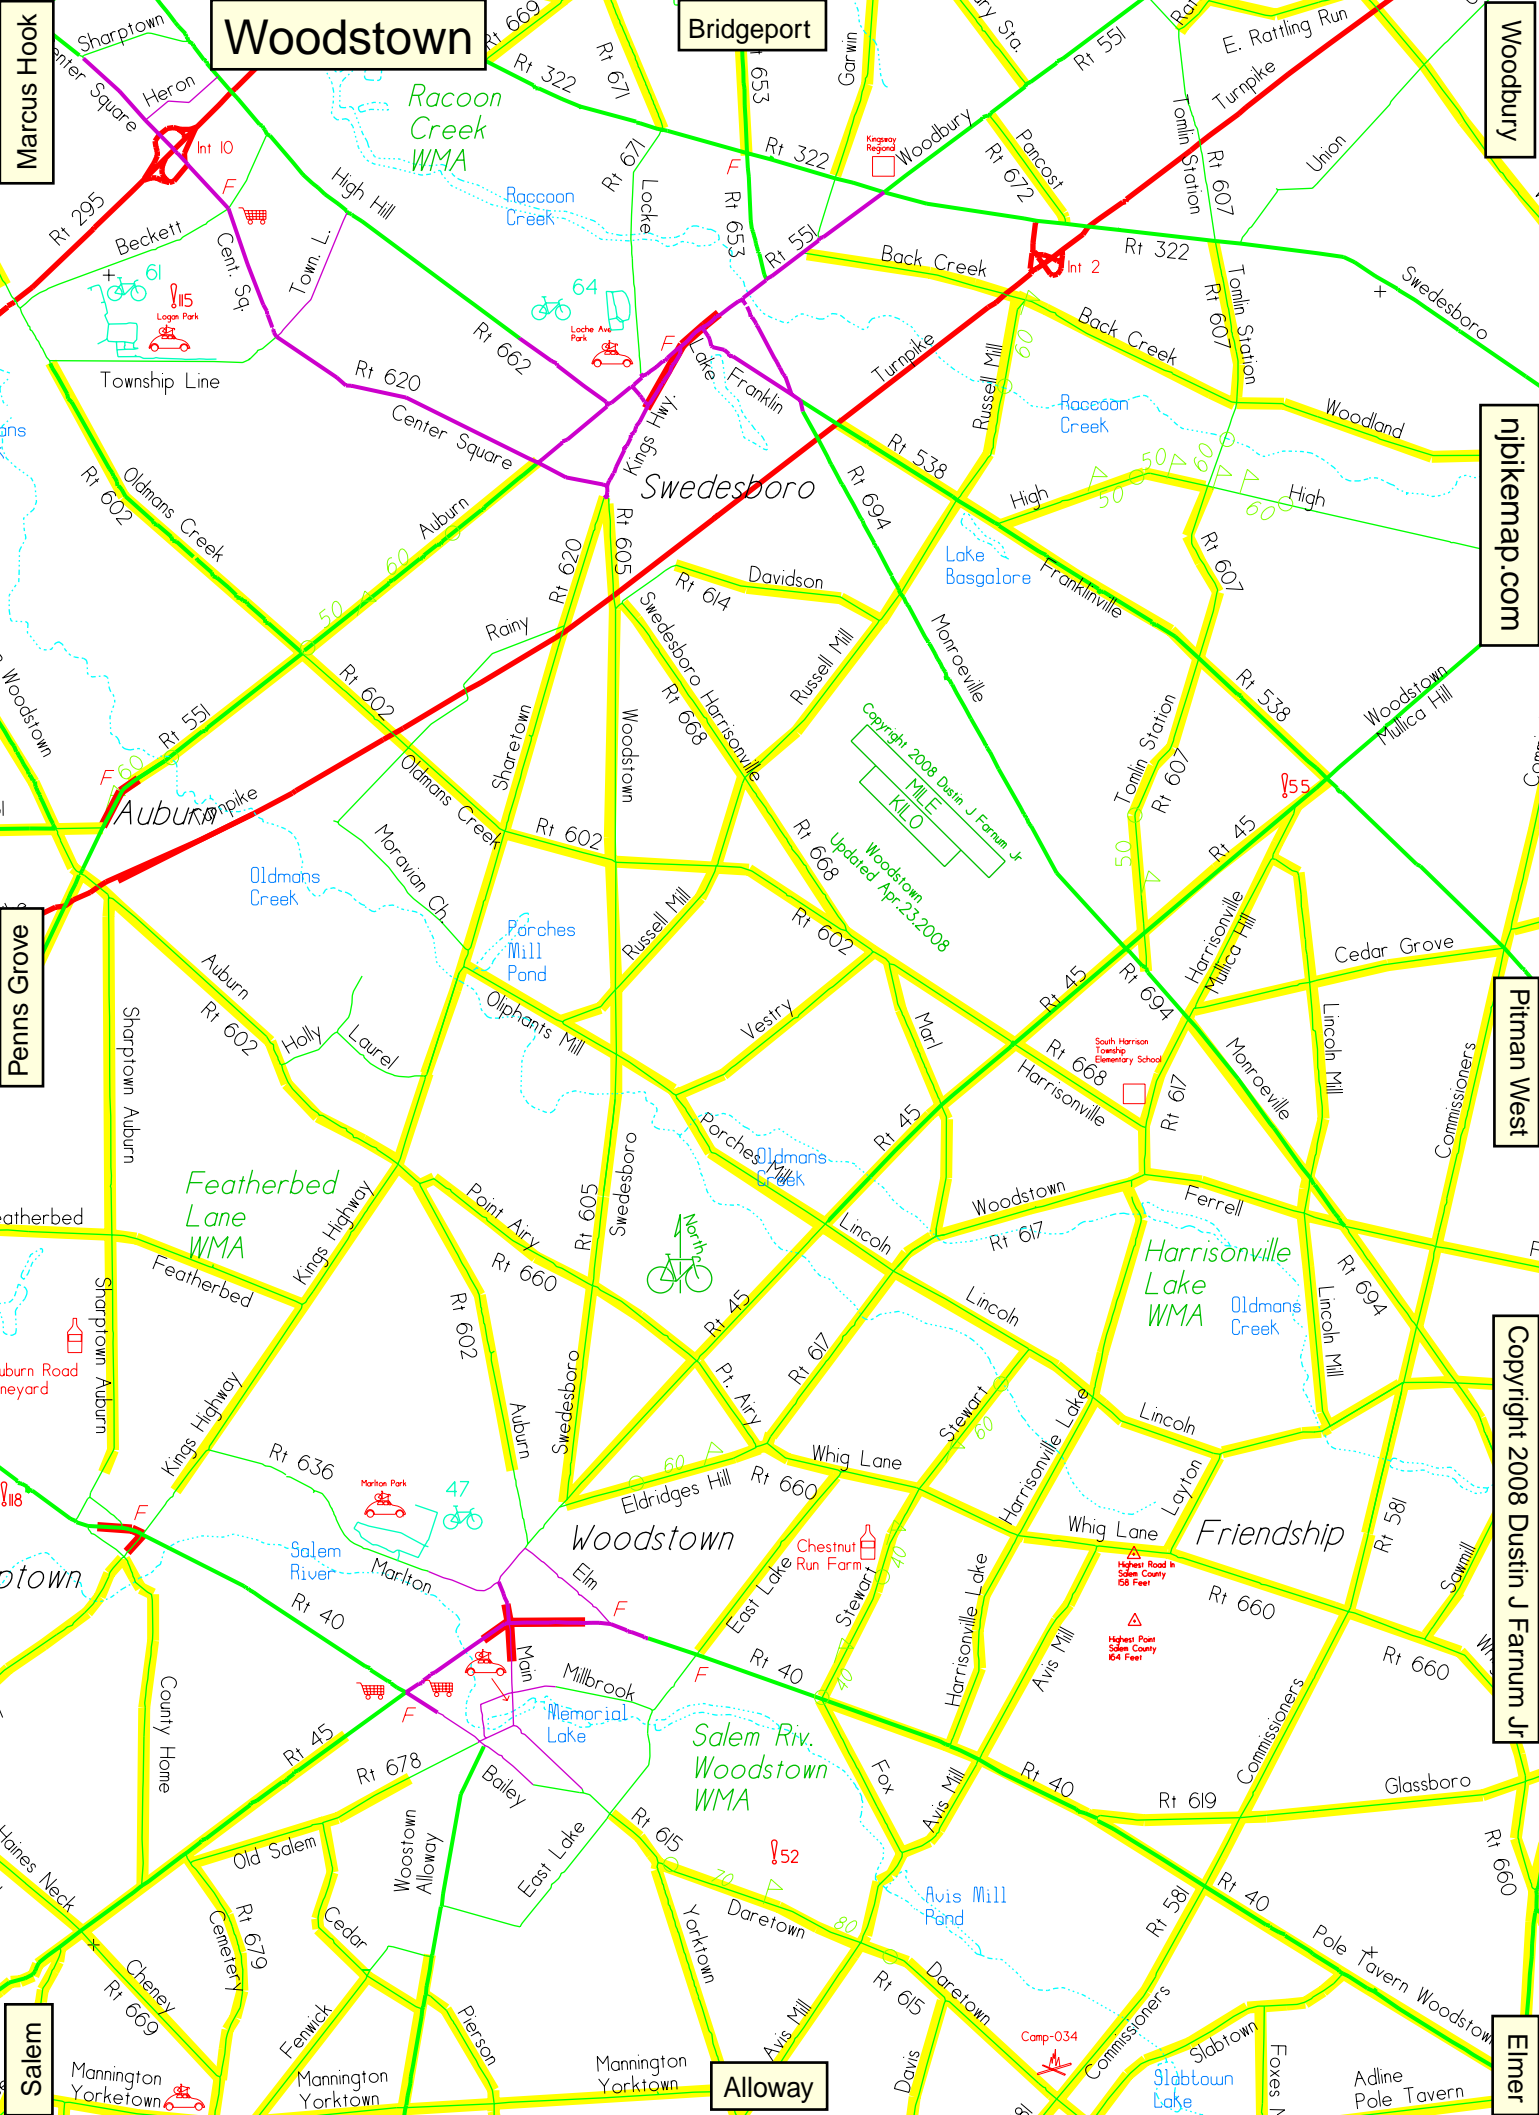

Woodstown

Bridgeport

Woodbury

njpike.com

Pitman West

Copyright 2008 Dustin J Farnum Jr

Elmer

Copyright 2008 Dustin J Farnum Jr
Updated Apr-23-2008
MILE
KILO

Woodstown

Woodstown

Friendship

Alloway

Salem

Penns Grove

Marcus Hook

Mannington Yorktown

Cheney Rt 669
Mannington Yorktown

County Home
Rt 45
Rt 678

Marlton
Rt 40
Rt 636

Featherbed
Kings Highway
Rt 602

Auburn
Rt 602
Sharptown Auburn

Auburn
Rt 551
Rt 602

Oldmans Creek
Rt 602
Rt 605

Center Square
Rt 620
Rt 662

Beckett
Rt 295
Rt 602

Sharptown
Rt 669
Rt 671

Adline Pole Tavern

Pole Tavern Woodstown

Glassboro
Rt 660

Stewart
Rt 40
Rt 660

Lincoln
Rt 604
Rt 607

Lincoln Mill
Rt 607
Rt 608

Woodland
Rt 607
Rt 608

Woodland
Rt 607
Rt 608

Woodland
Rt 607
Rt 608

Woodland
Rt 607
Rt 608

Woodland
Rt 607
Rt 608