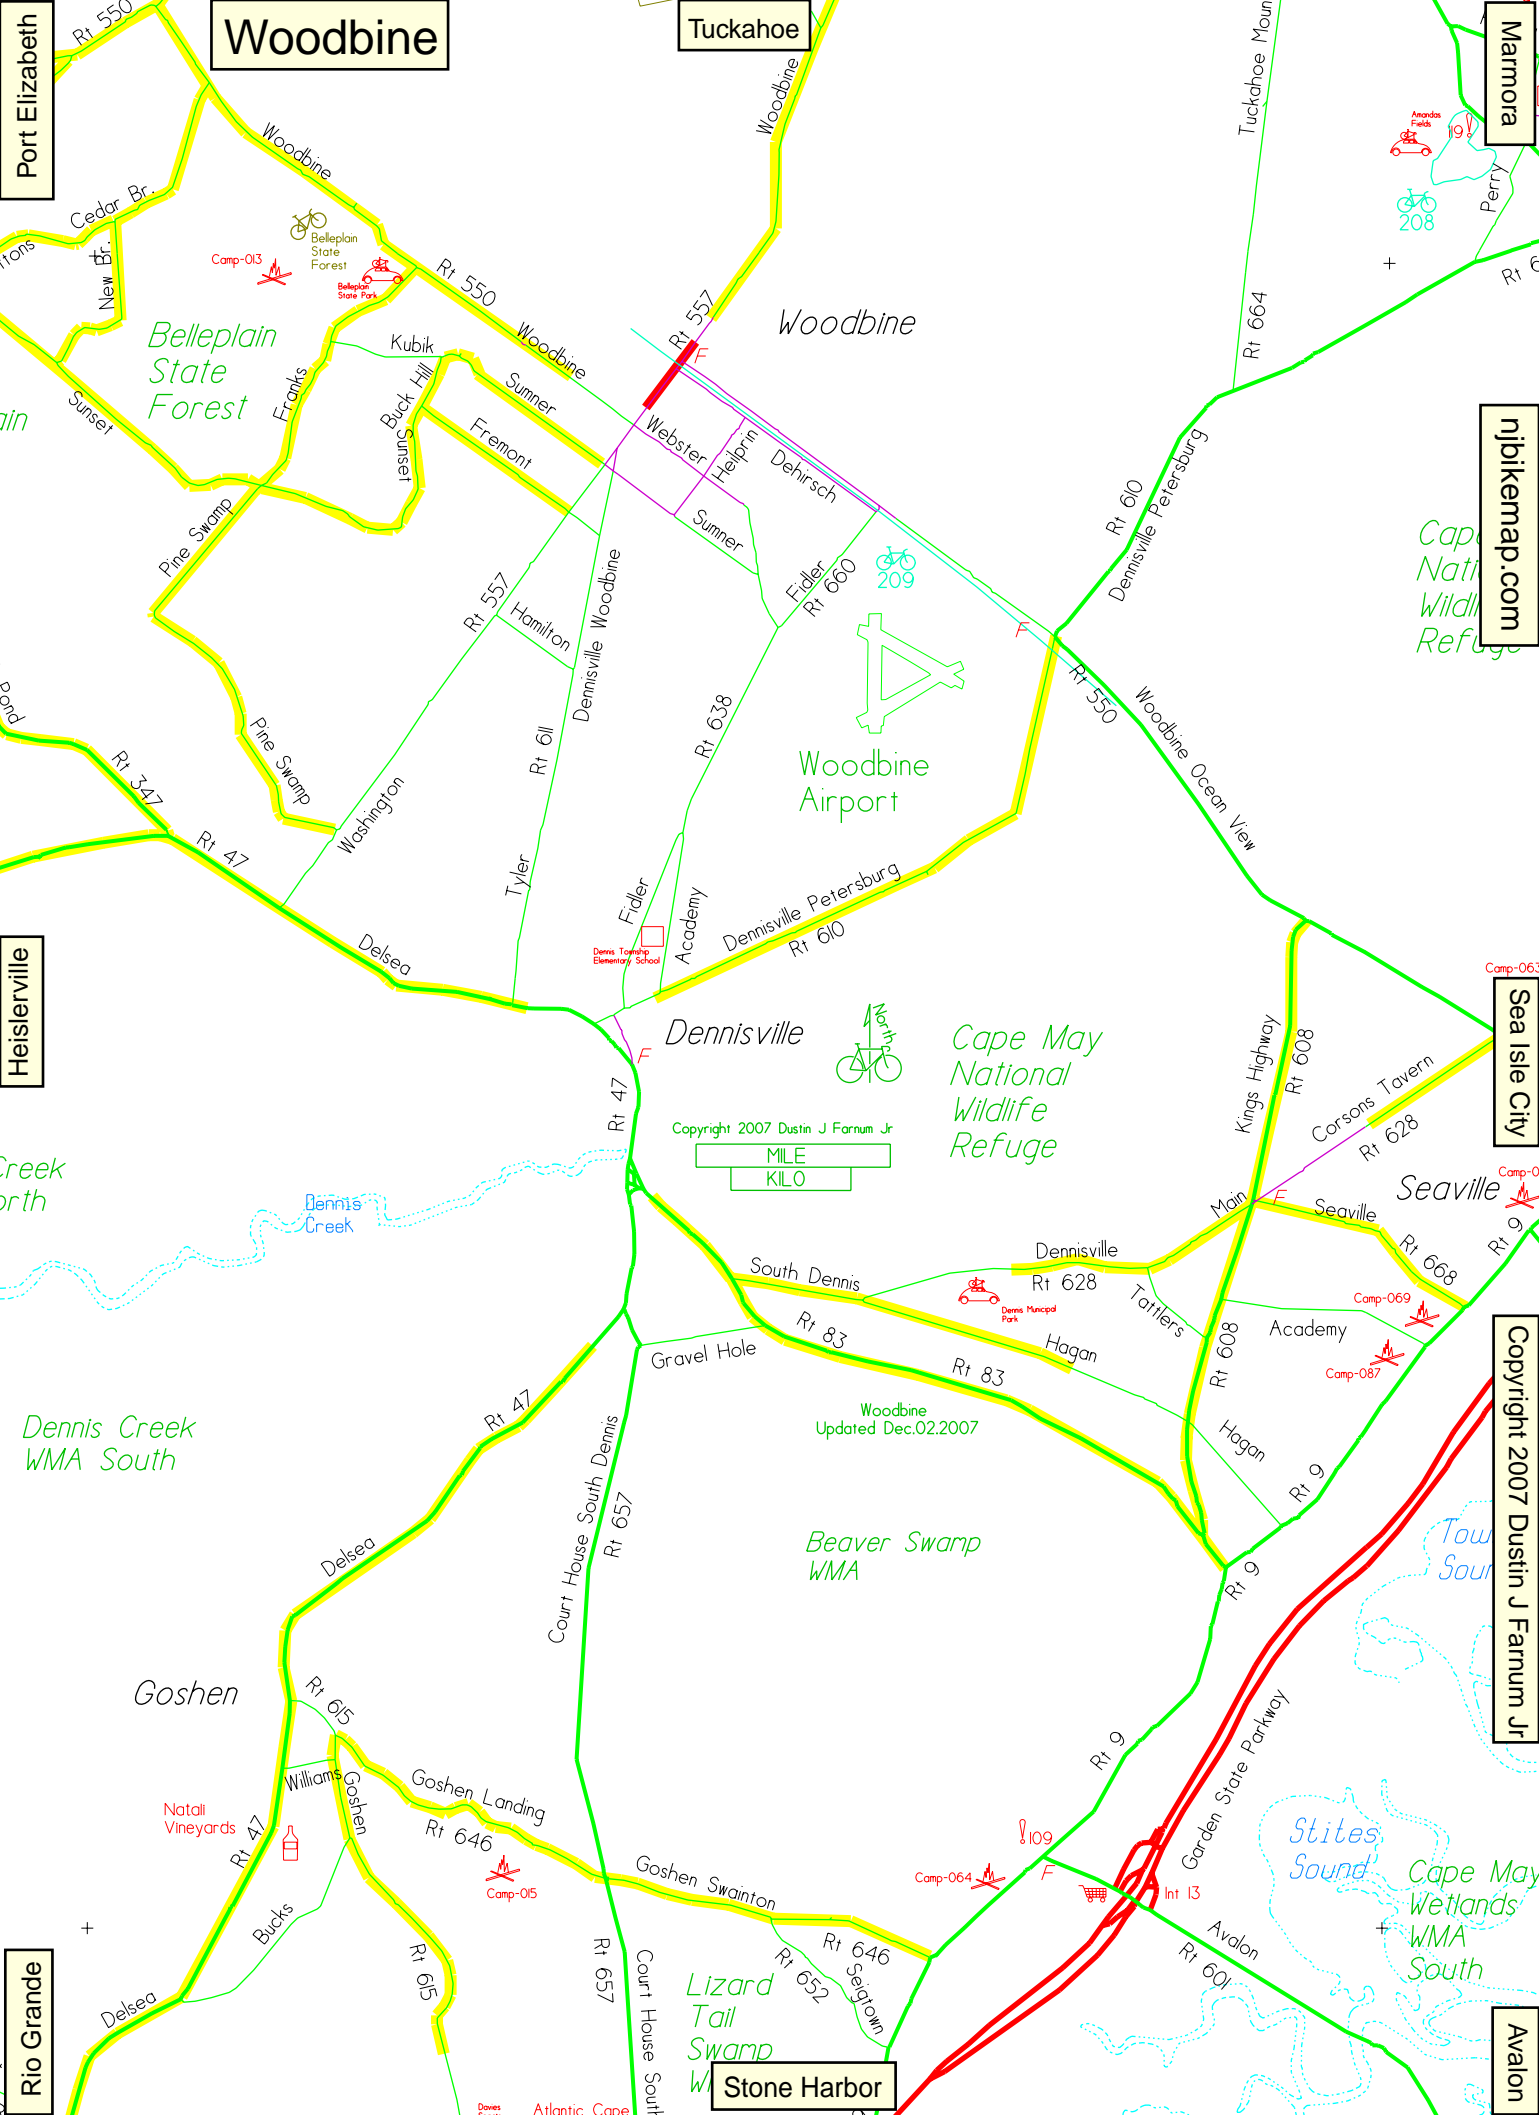

Woodbine

Tuckahoe

Marmora

Port Elizabeth

njbikemap.com

Heislerville

Seaside City

Copyright 2007 Dustin J Farnum Jr

Rio Grande

Avalon

Stone Harbor

Copyright 2007 Dustin J Farnum Jr
 MILE
 KILO

Woodbine Updated Dec.02.2007

Cape May Wetlands WMA South

Dennis Creek WMA South

Cape May National Wildlife Refuge

Dennis Creek WMA South

Cape May National Wildlife Refuge

Woodbine Airport

Dennisville

Cape May National Wildlife Refuge

Beaver Swamp WMA

Goshen

Stites Sound

Lizard Tail Swamp WMA

Belleplains State Forest

Seaville

Stone Harbor

Rio Grande

Avalon

Copyright 2007 Dustin J Farnum Jr