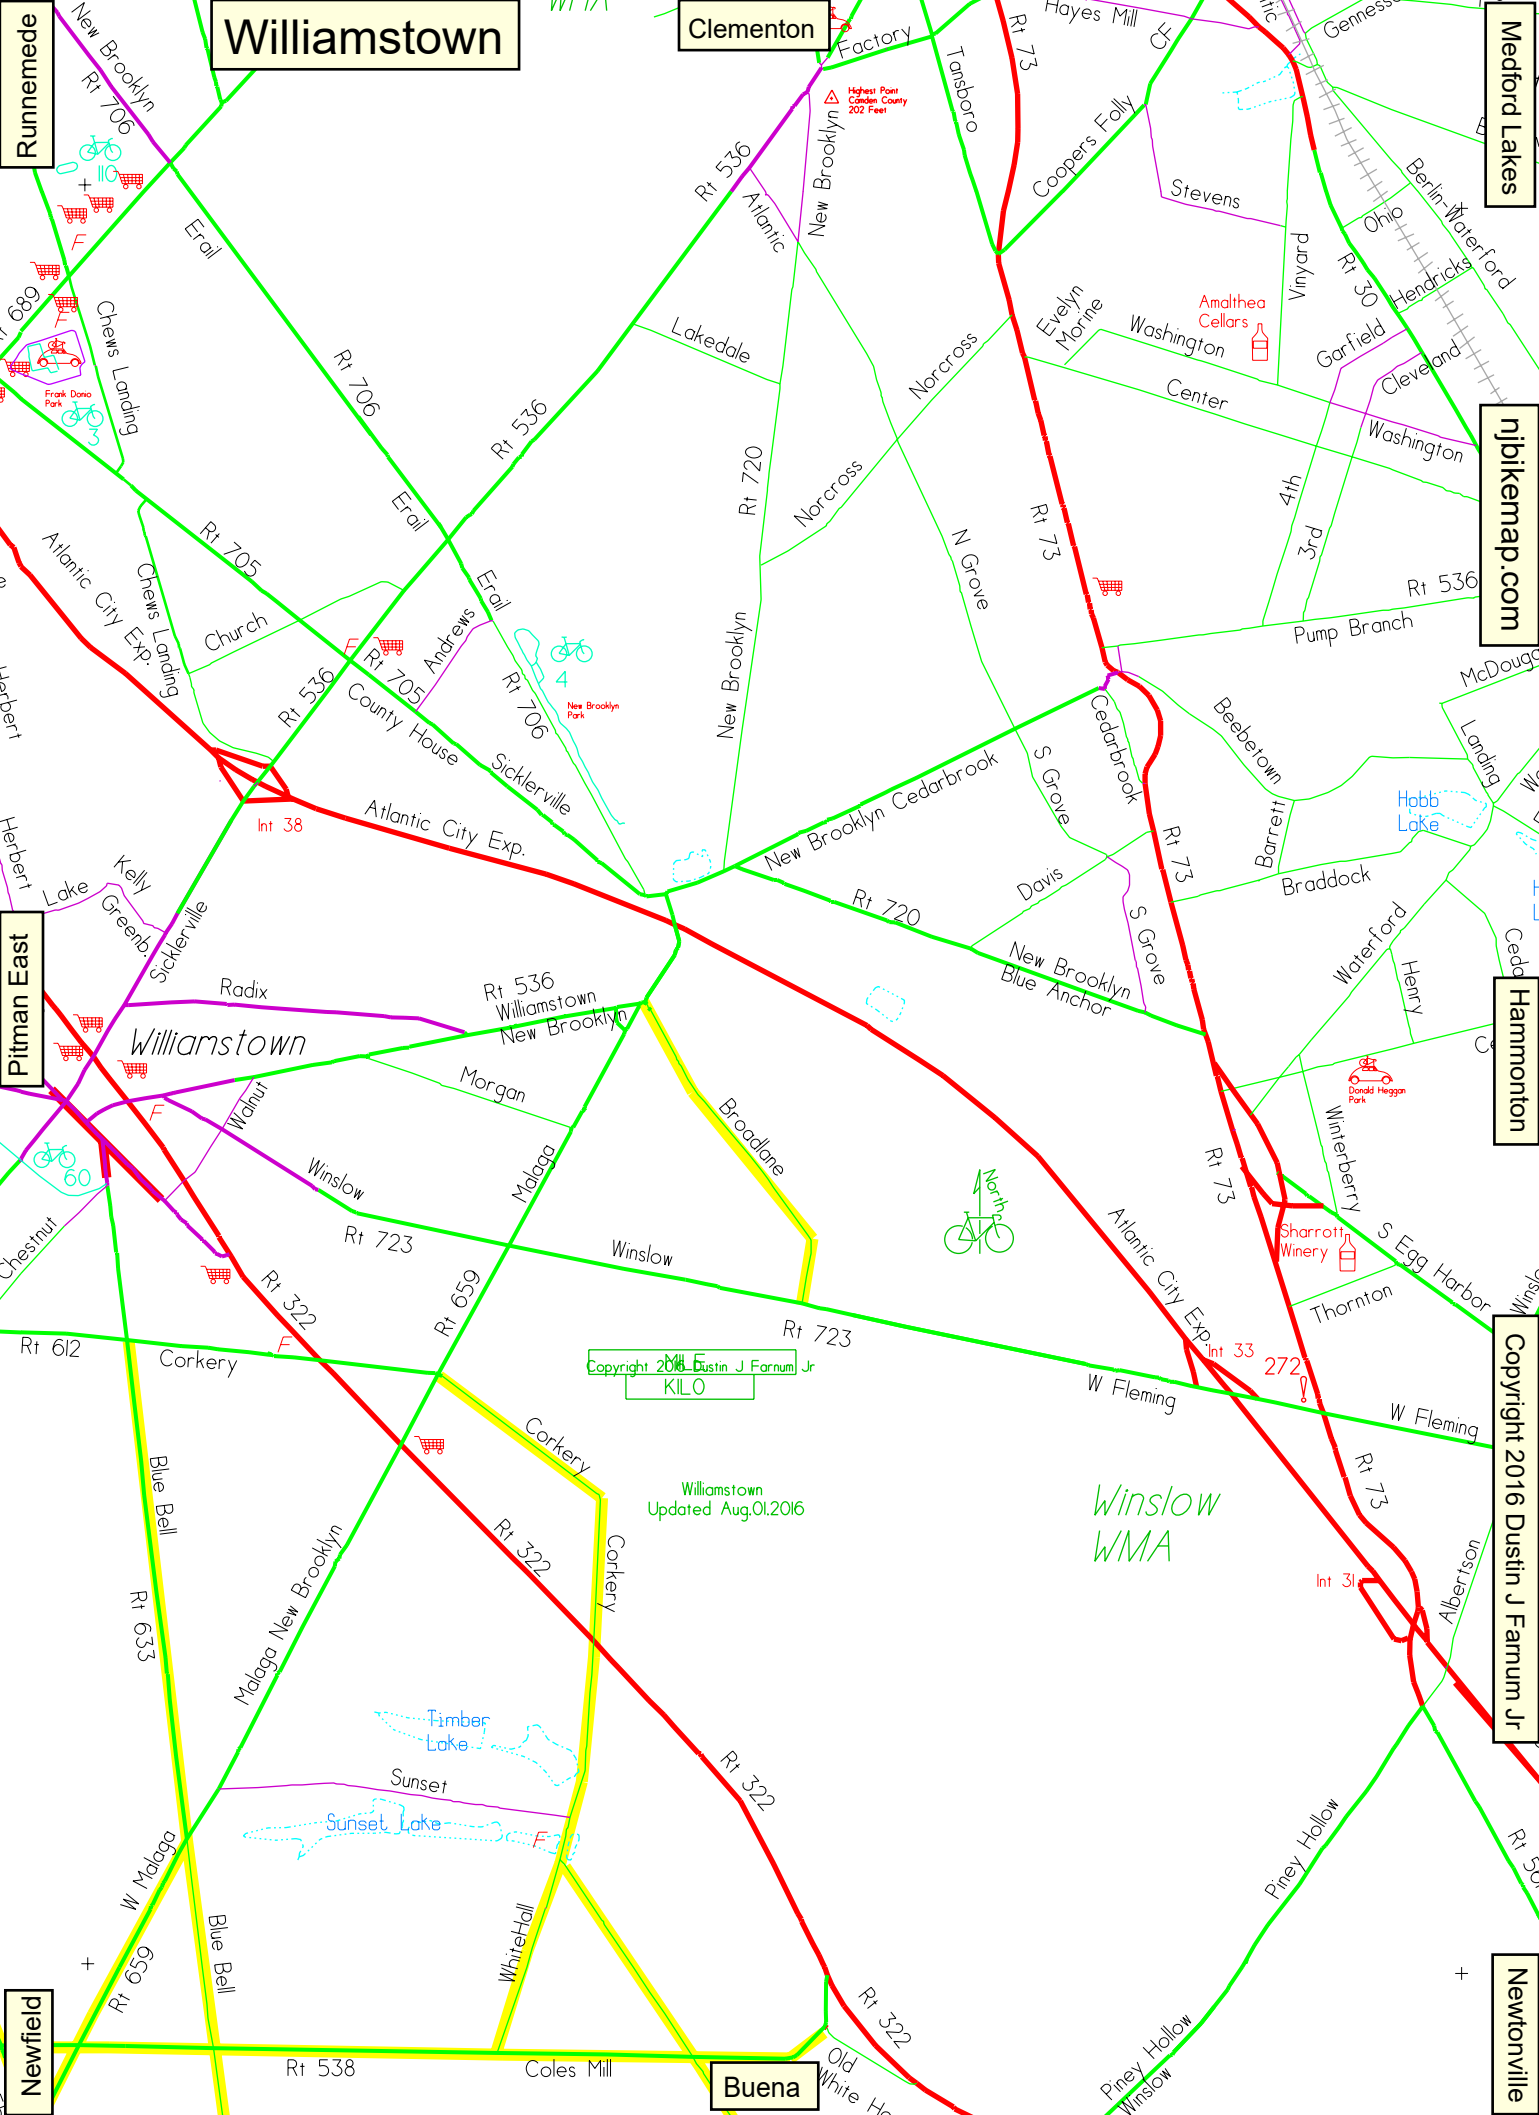

Williamstown

Clementon

Medford Lakes

njbikemap.com

Hammonton

Copyright 2016 Dustin J Farnum Jr

Newtonville

Runnemede

Pitman East

Newfield

Buena

Copyright 2016 Dustin J Farnum Jr
K.I.L.O.

Williamstown
Updated Aug.01.2016

Winslow
WMA