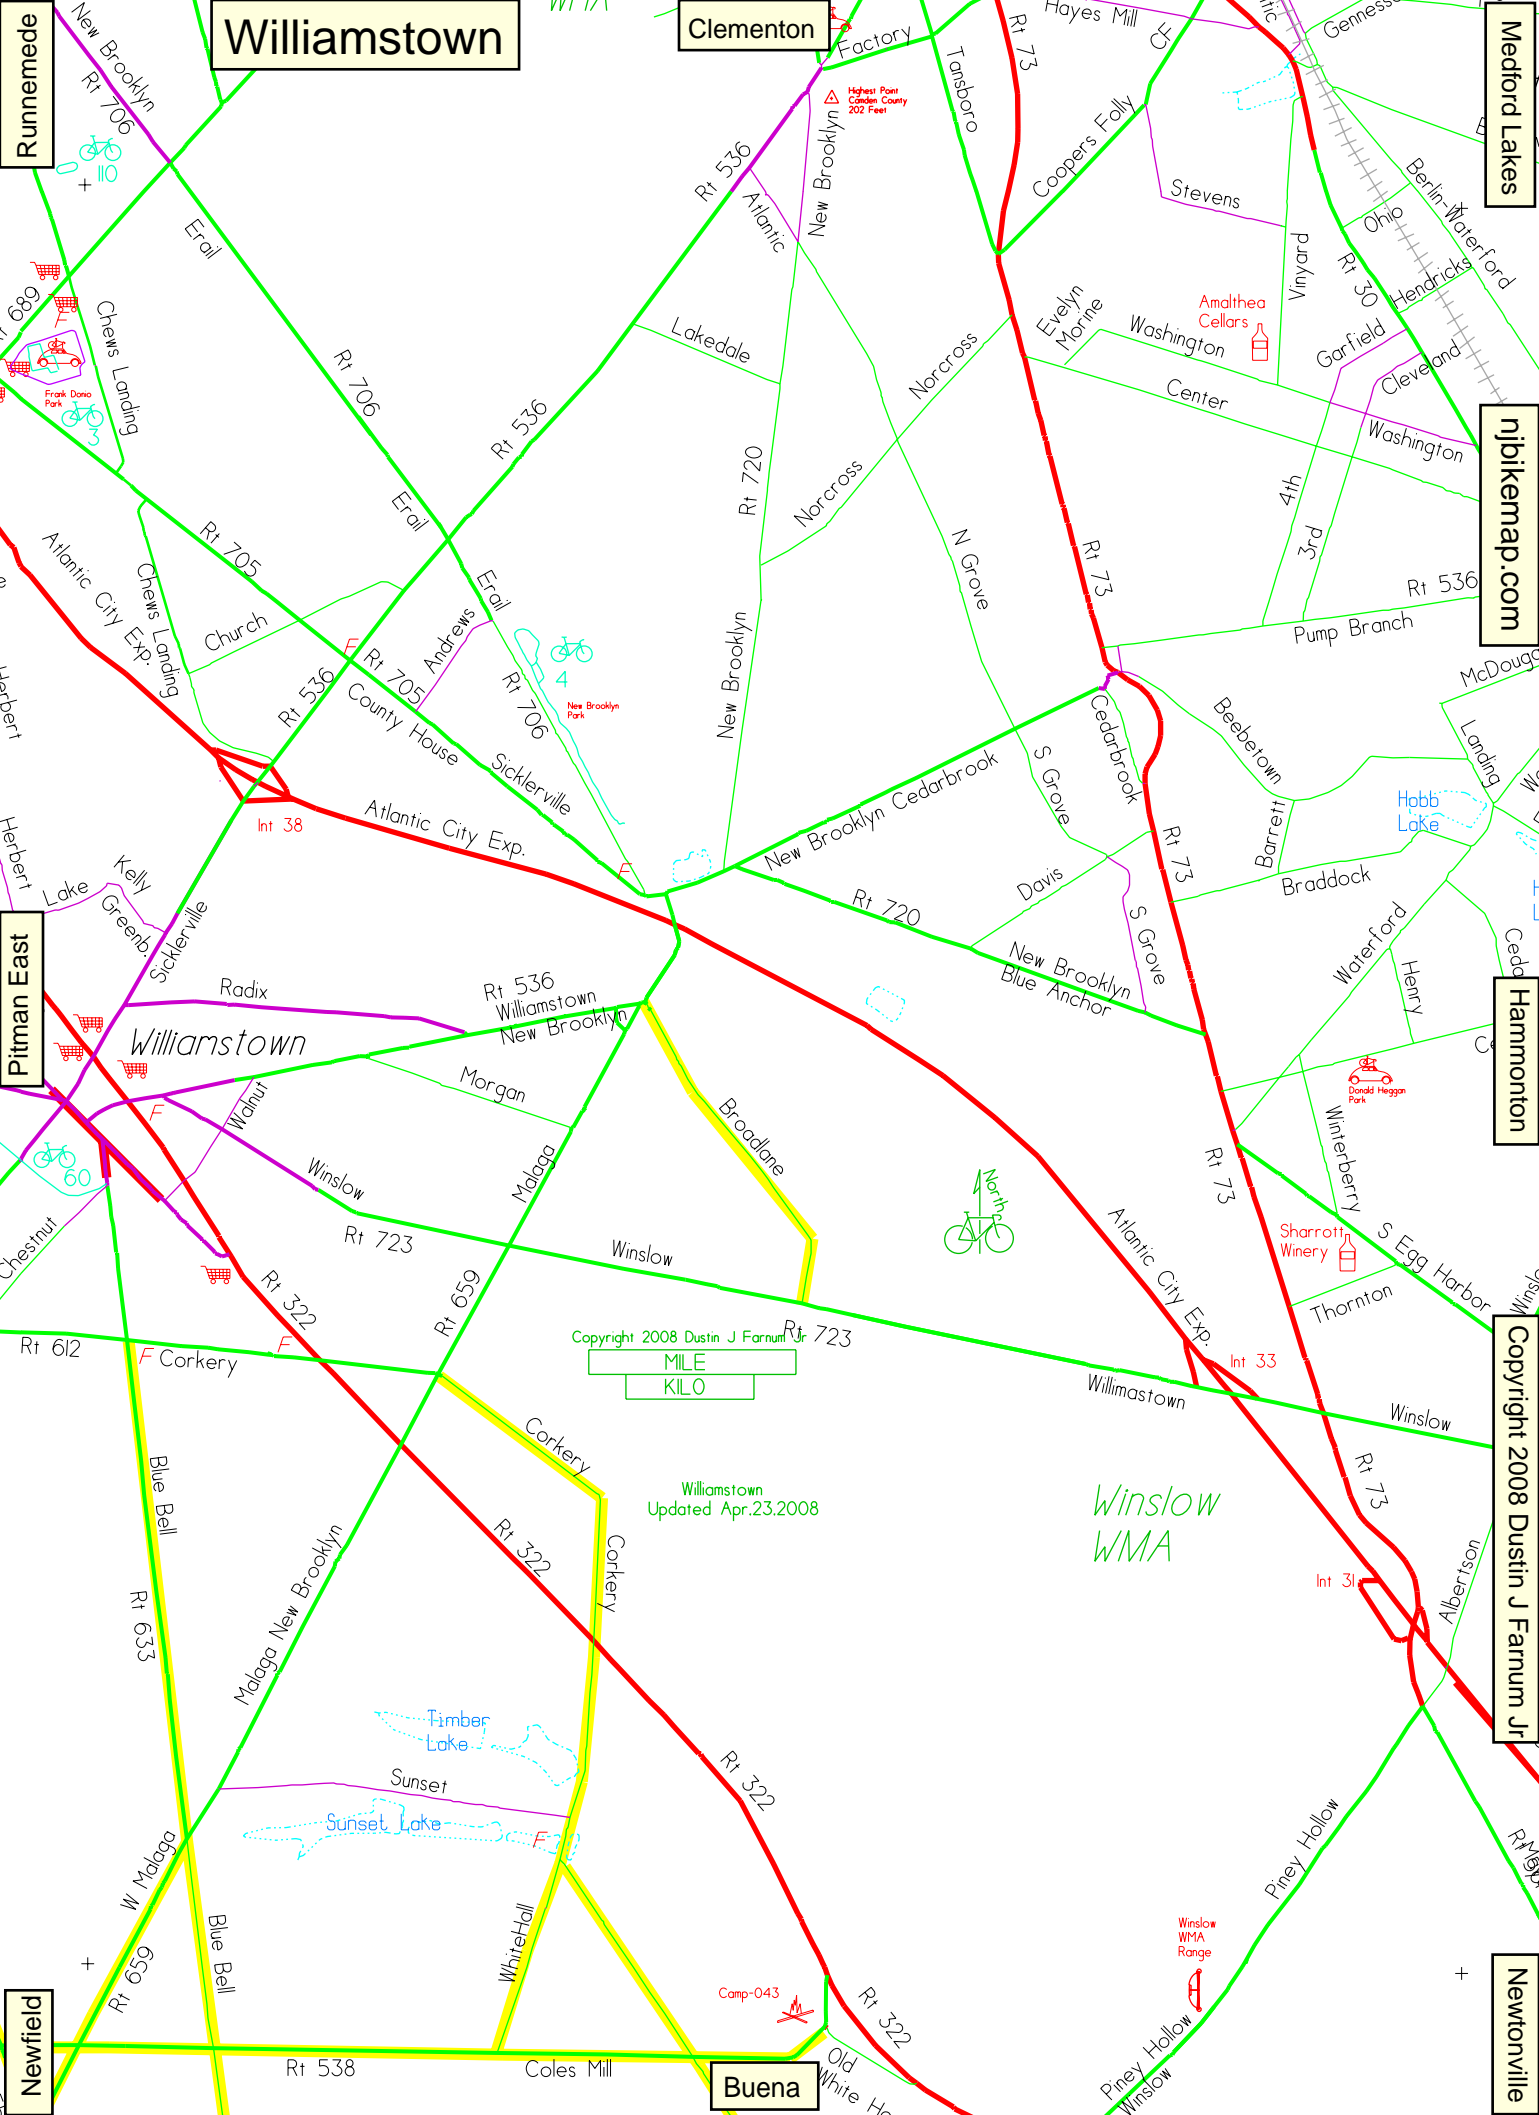

# Williamstown

# Medford Lakes

# Hammonton

# Newtonville

Runnemede

Pitman East

Newfield

Buena

Copyright 2008 Dustin J Farnum Jr  
MILE  
KILO

Williamstown  
Updated Apr.23.2008

Winslow  
WMA