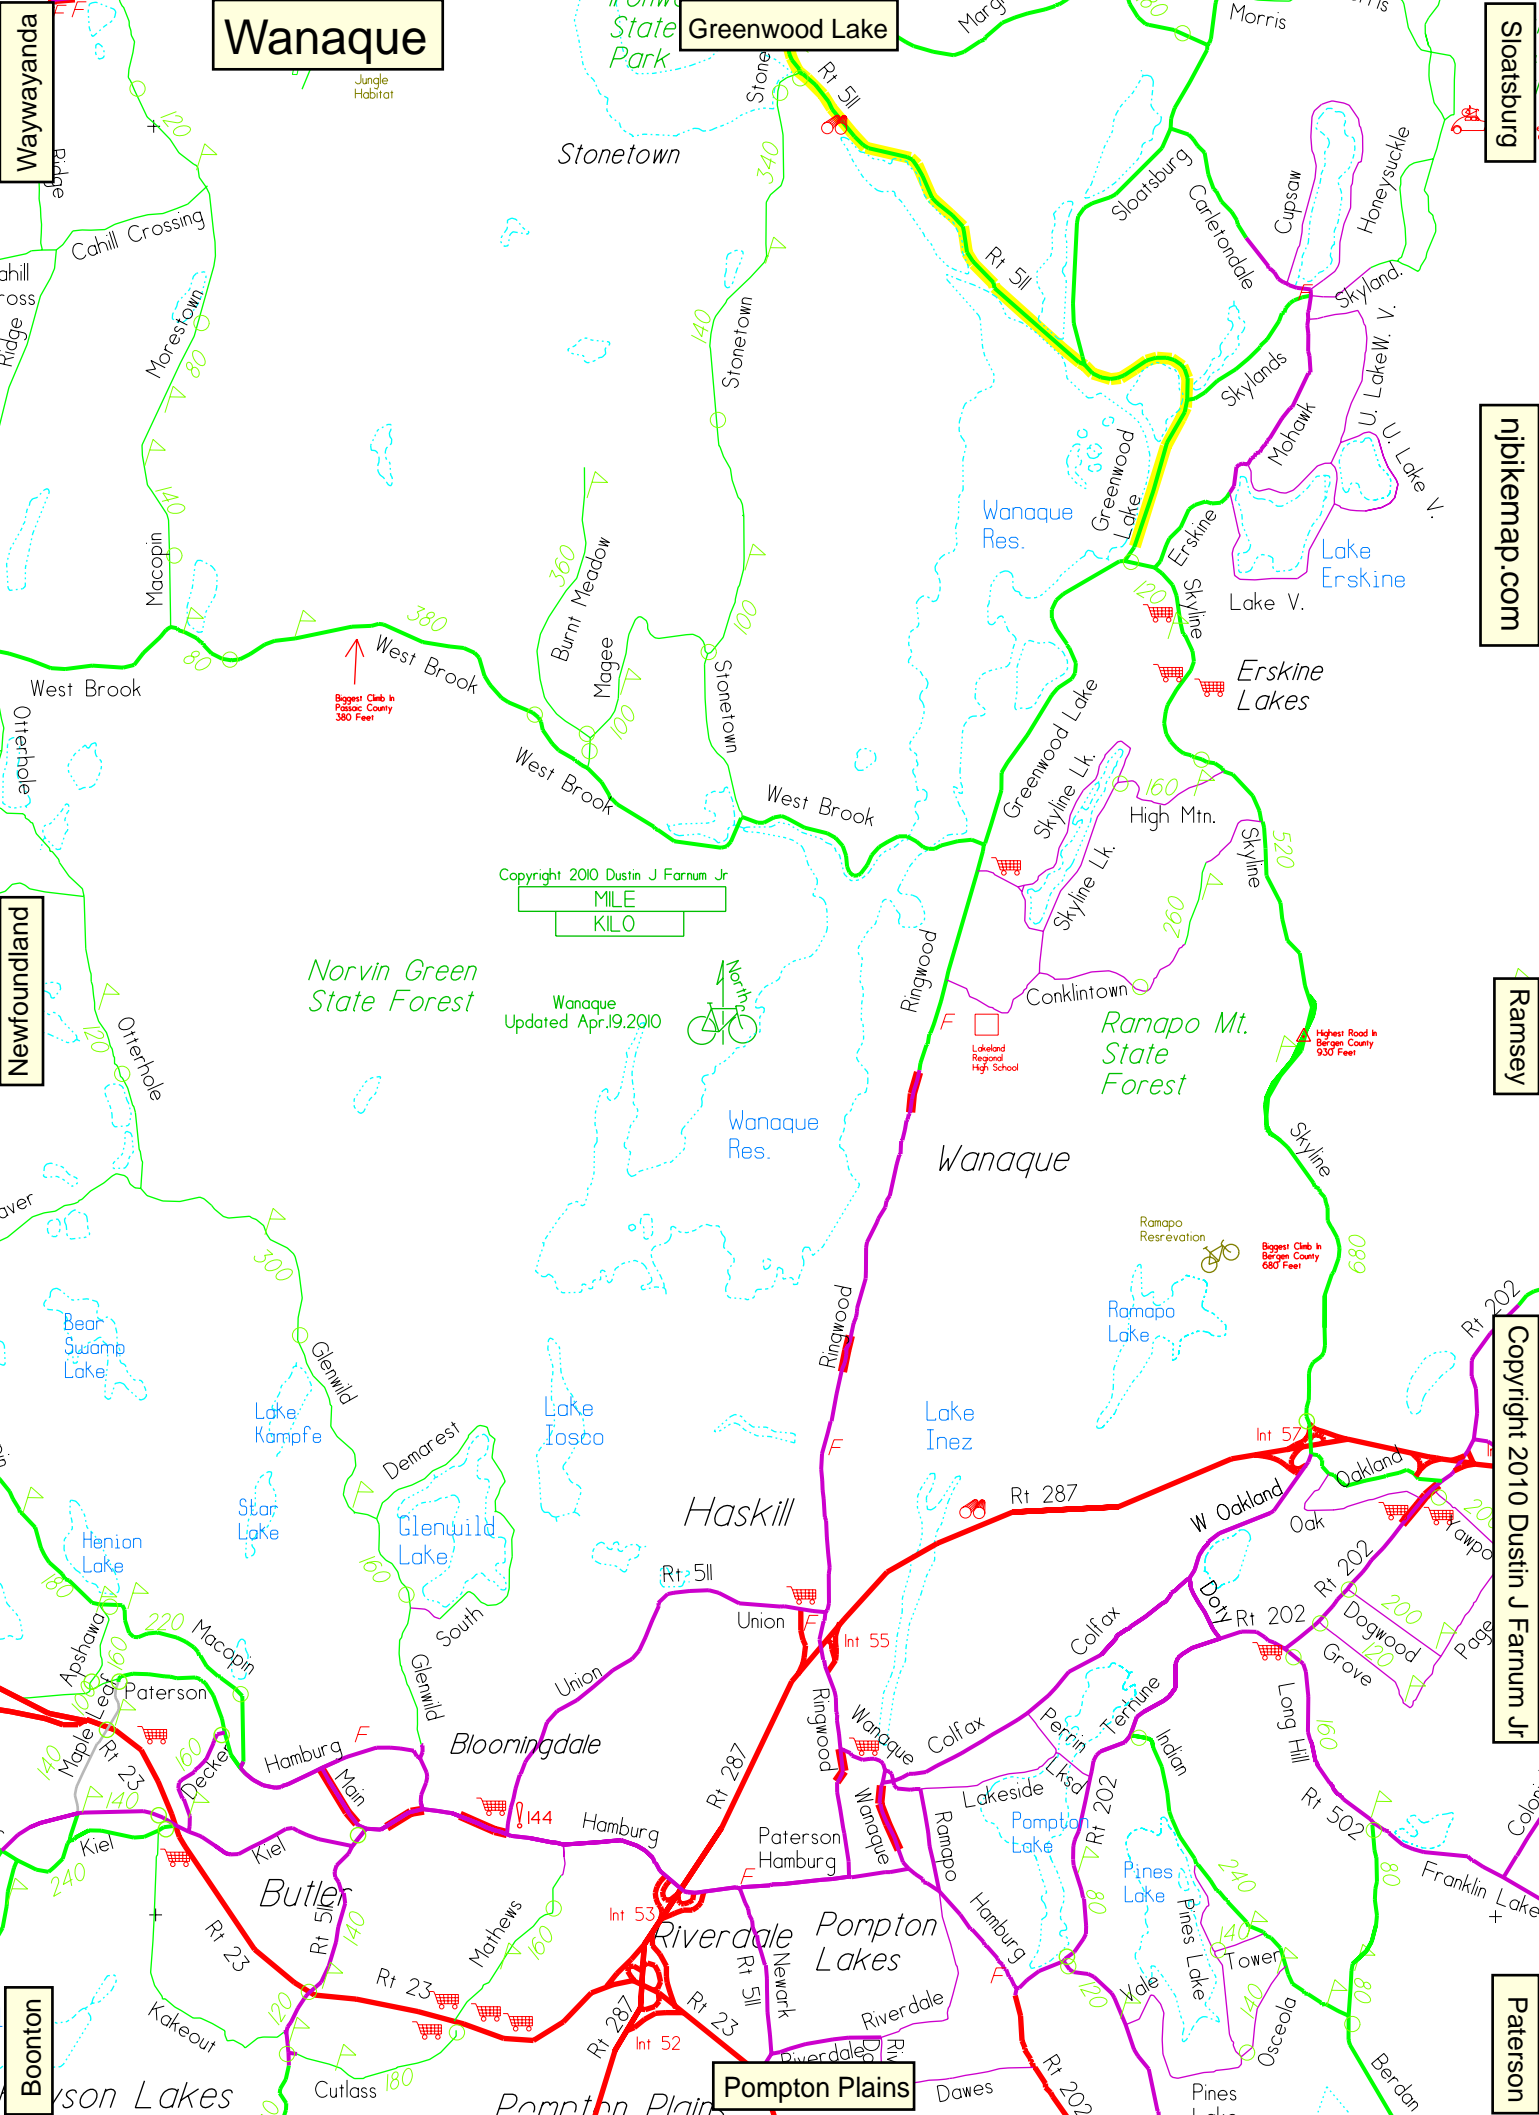

Wanaque

Greenwood Lake

Waywayanda

Sloatsburg

njbikemap.com

Ramsey

Copyright 2010 Dustin J Farnum Jr

Paterson

Newfoundland

Boonton

Copyright 2010 Dustin J Farnum Jr
 MILE
 KILO

Wanaque
 Updated Apr.19.2010

Biggest Clim in Bergen County
 667 Feet

Biggest Clim in Passaic County
 300 Feet

Highest Road in Bergen County
 937 Feet

Pompton Plains

Paterson Lakes

Butler

Haskill

Wanaque

Ramapo Mt. State Forest

Norvin Green State Forest

Greenwood Lake

Wanaque