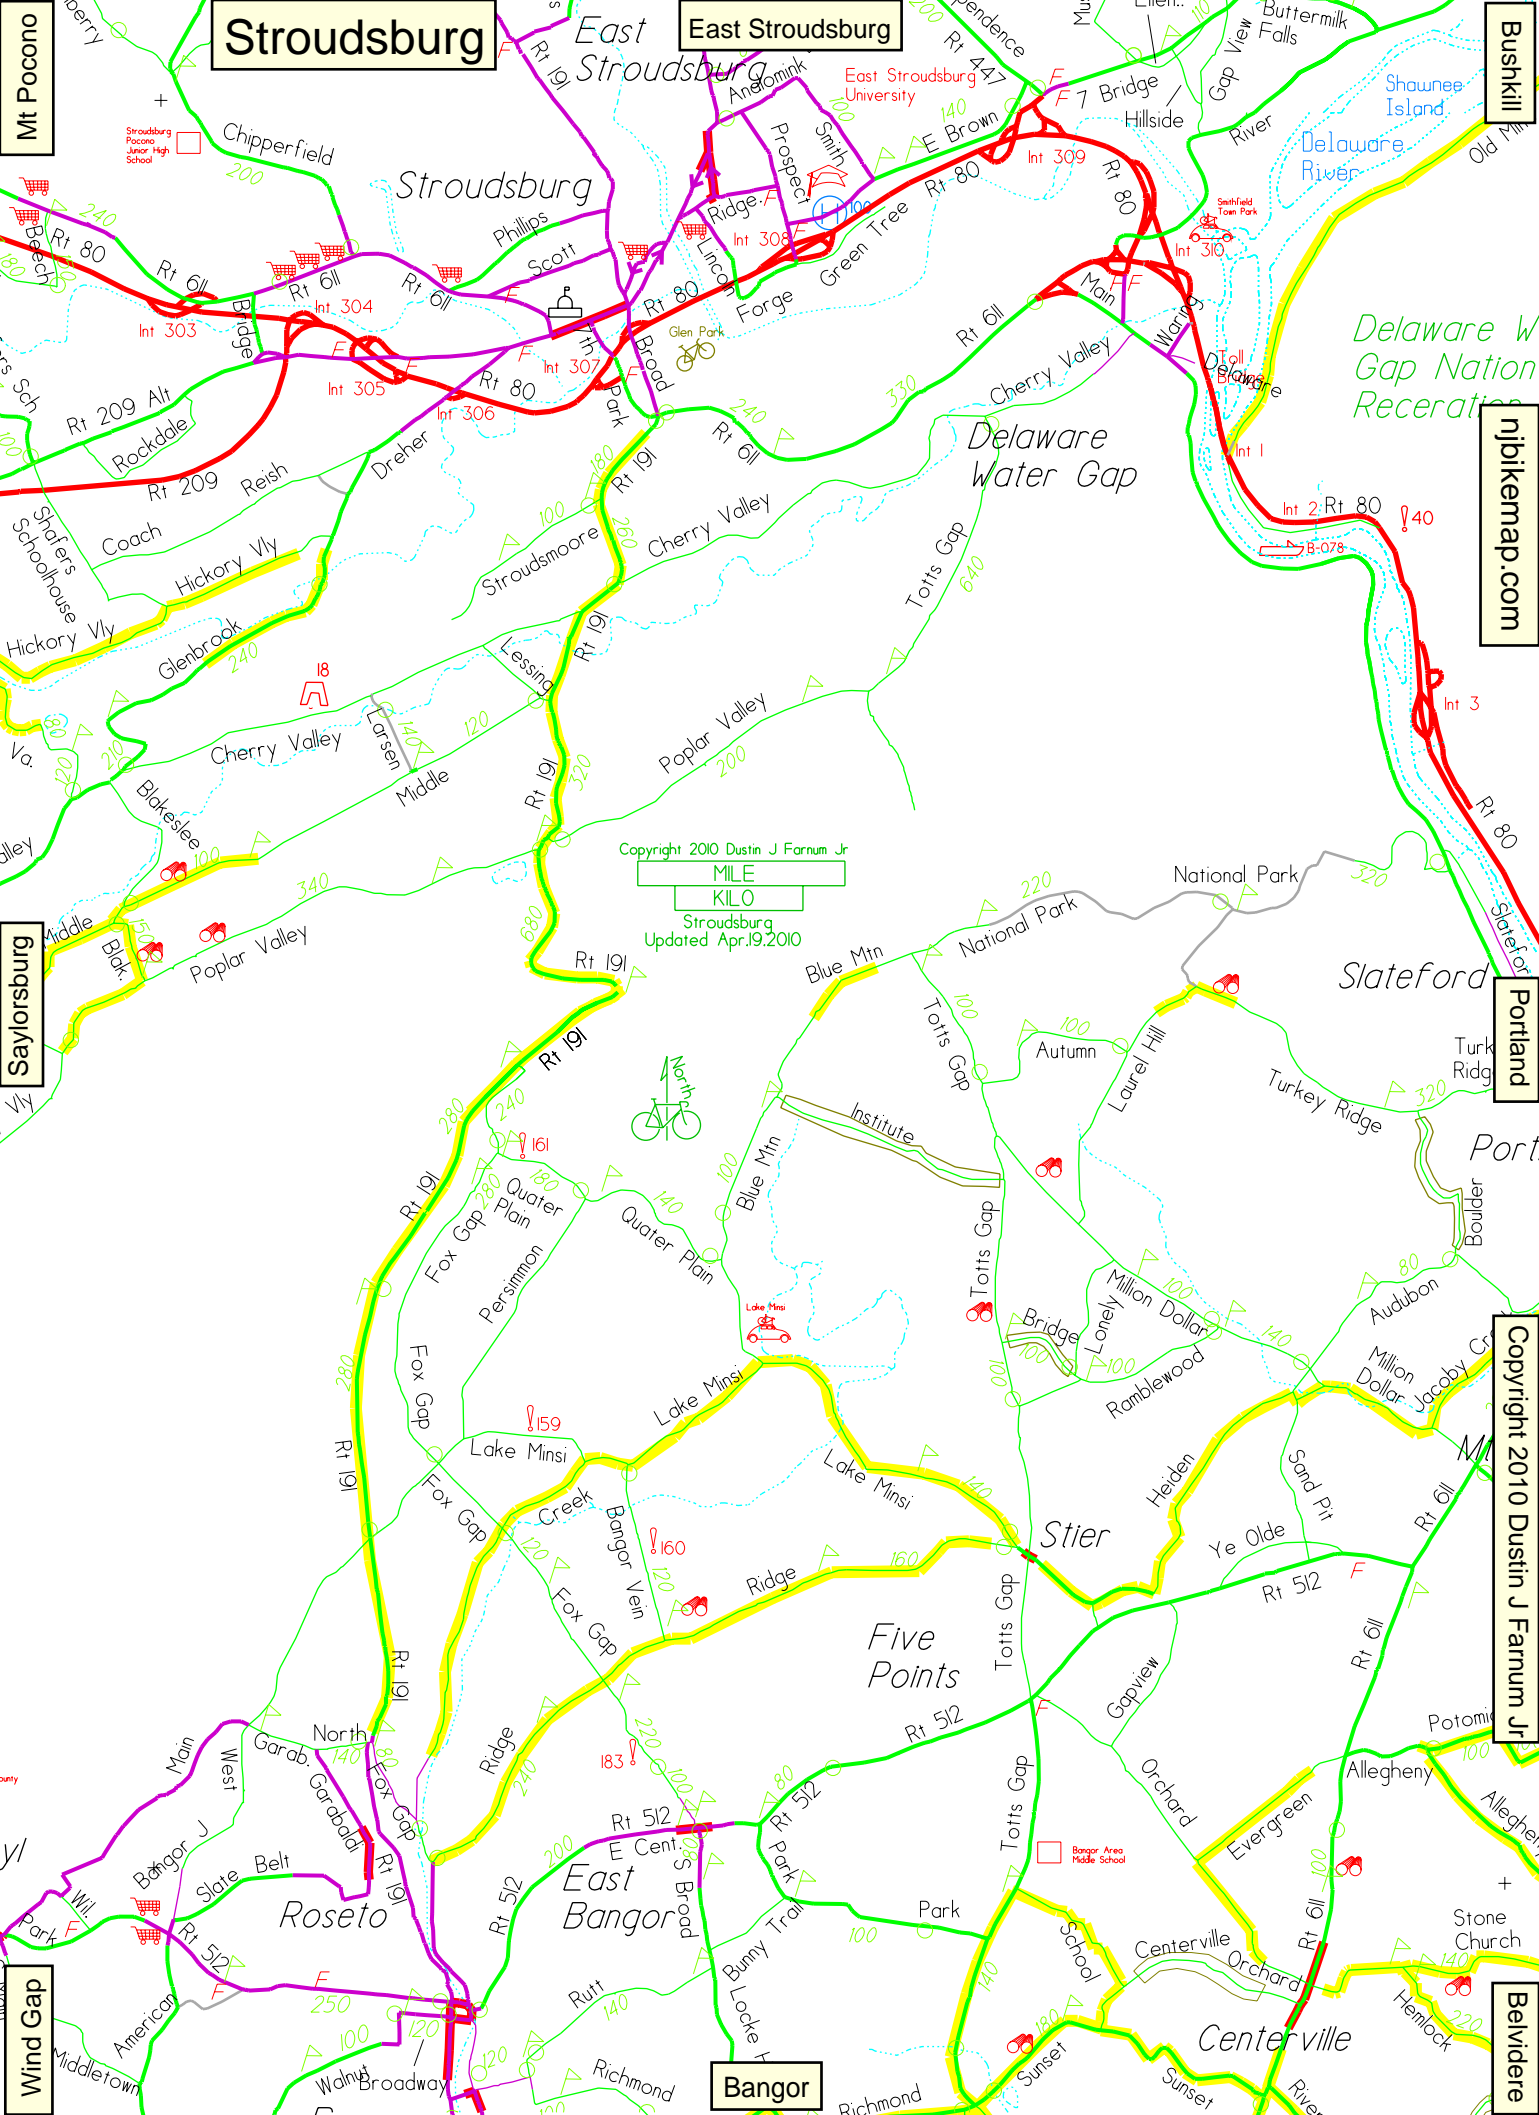

Stroudsburg

East Stroudsburg

Mt Pocono

Bushkill

njbikemap.com

Saylorsburg

Portland

Copyright 2010 Dustin J Farnum Jr

Wind Gap

Belvidere