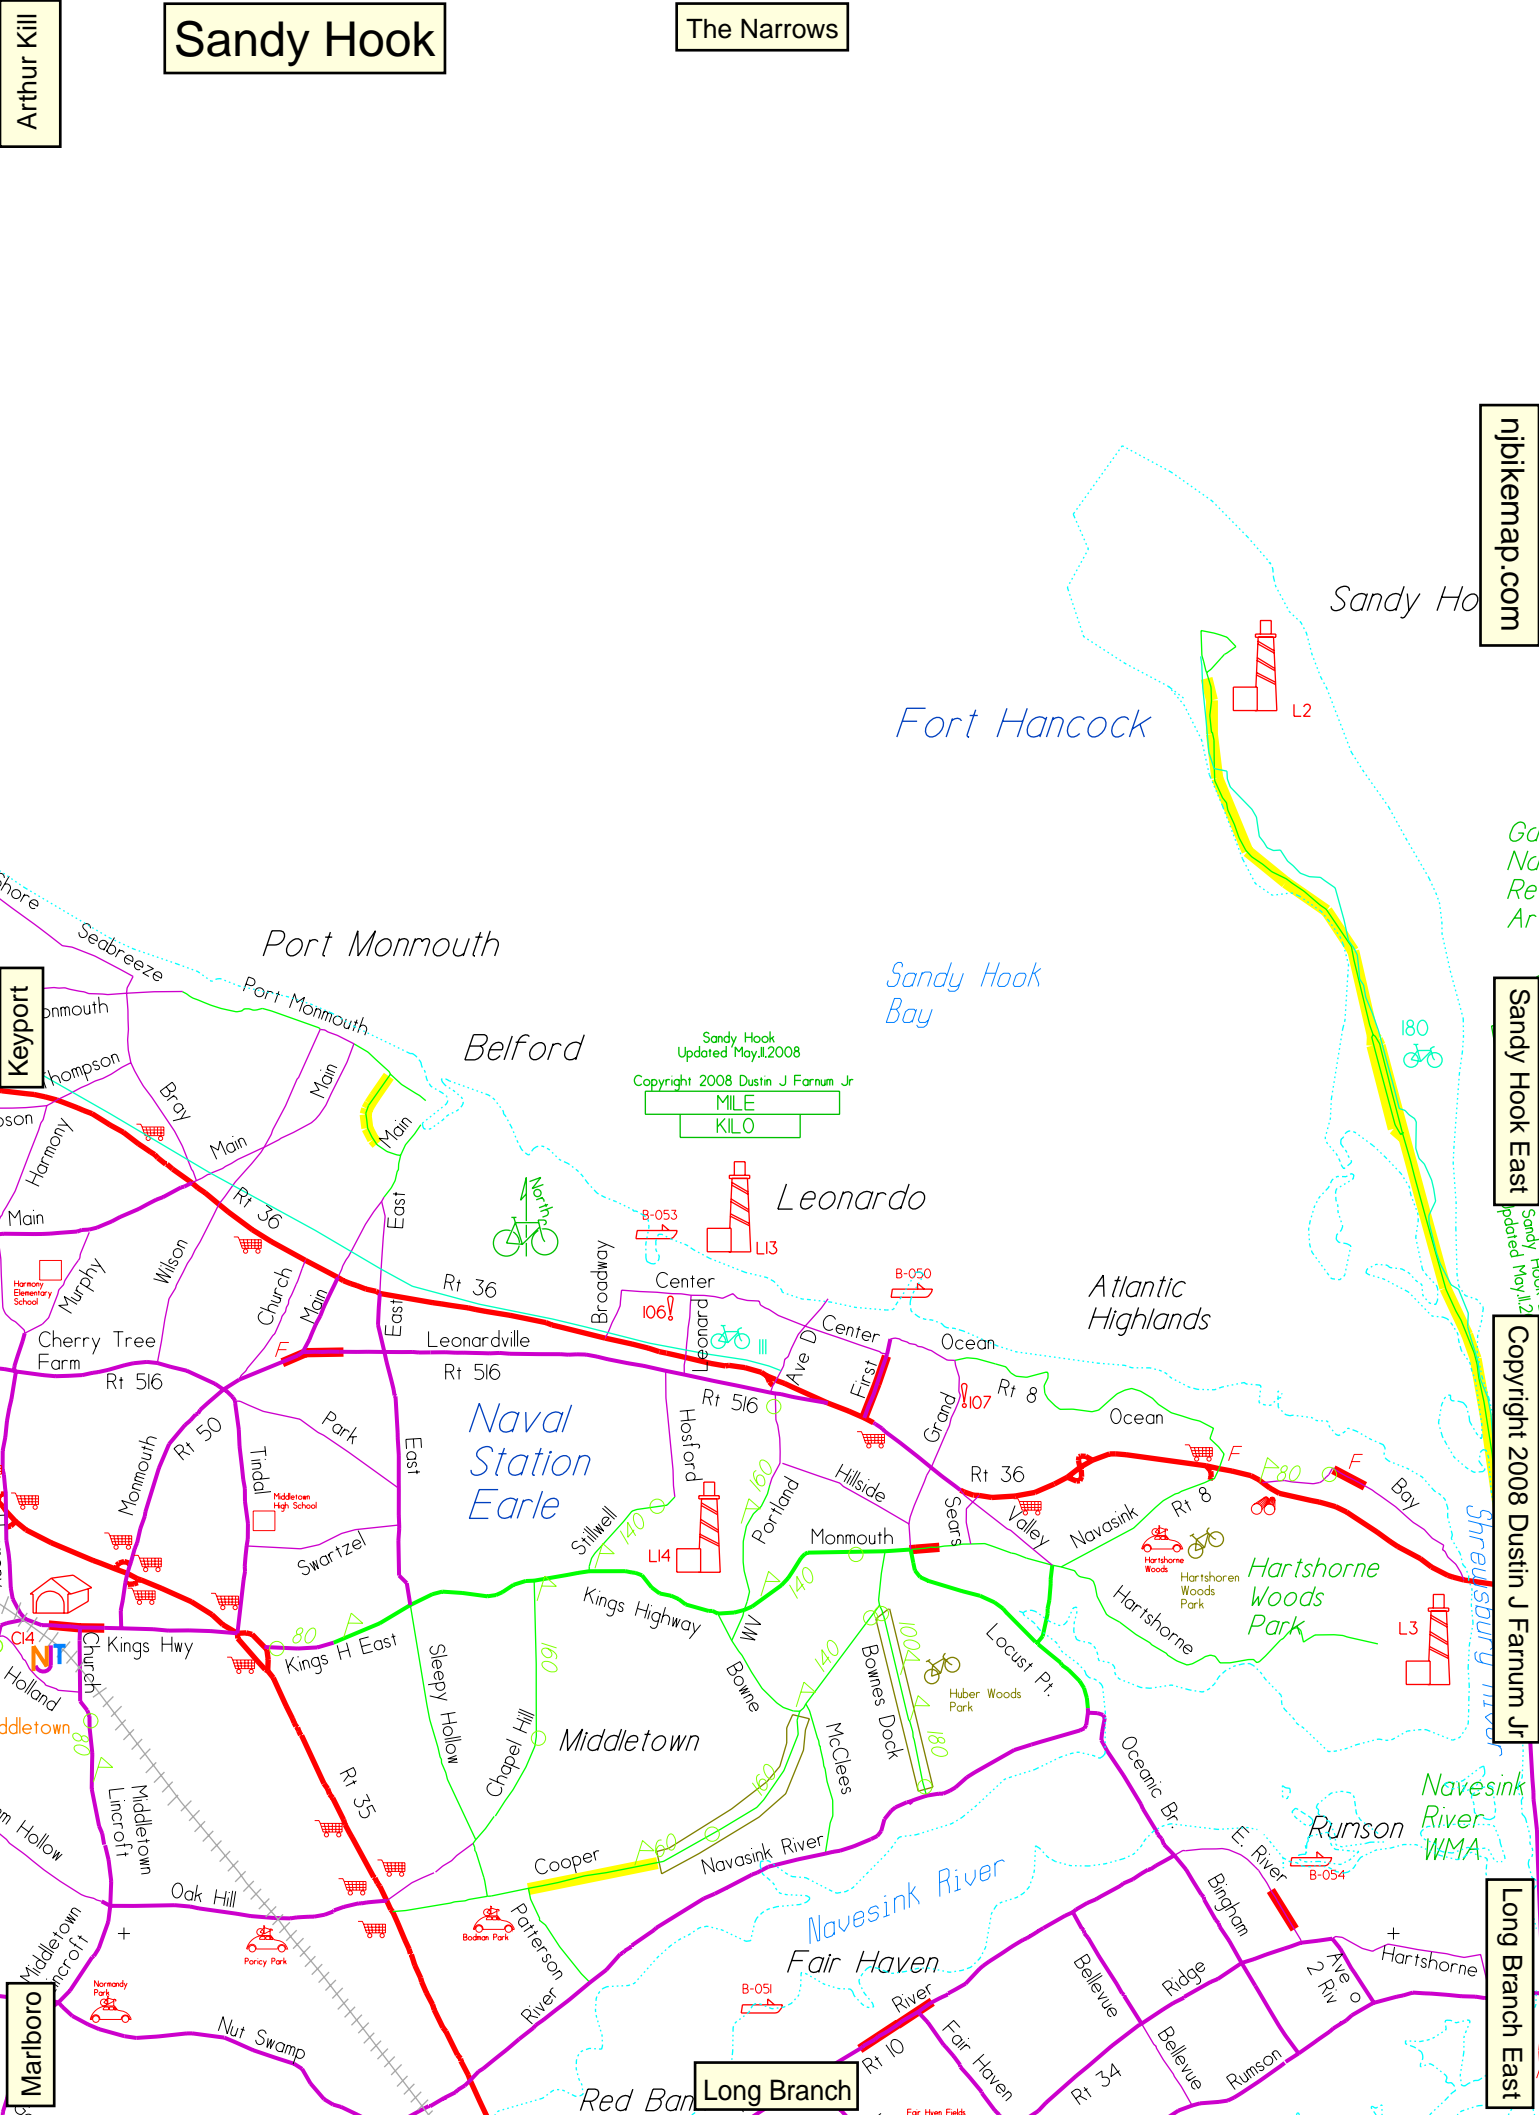

Sandy Hook

The Narrows

Arthur Kill

njbikemap.com

Keyport

Sandy Hook East

Copyright 2008 Dustin J Farnum Jr

Long Branch East

Sandy Hook Updated May, 2008
Copyright 2008 Dustin J Farnum Jr
MILE
KILO

Sandy Ho

Fort Hancock

Sandy Hook Bay

Leonardo

Atlantic Highlands

Naval Station Earle

Hartshorne Woods Park

Middletown

Navasink River

Fair Haven

Long Branch

Marlboro

Sandy Hook

Map

dated 10/11/12

Copyright

2008

Dustin J Farnum Jr

Long Branch

East

Map