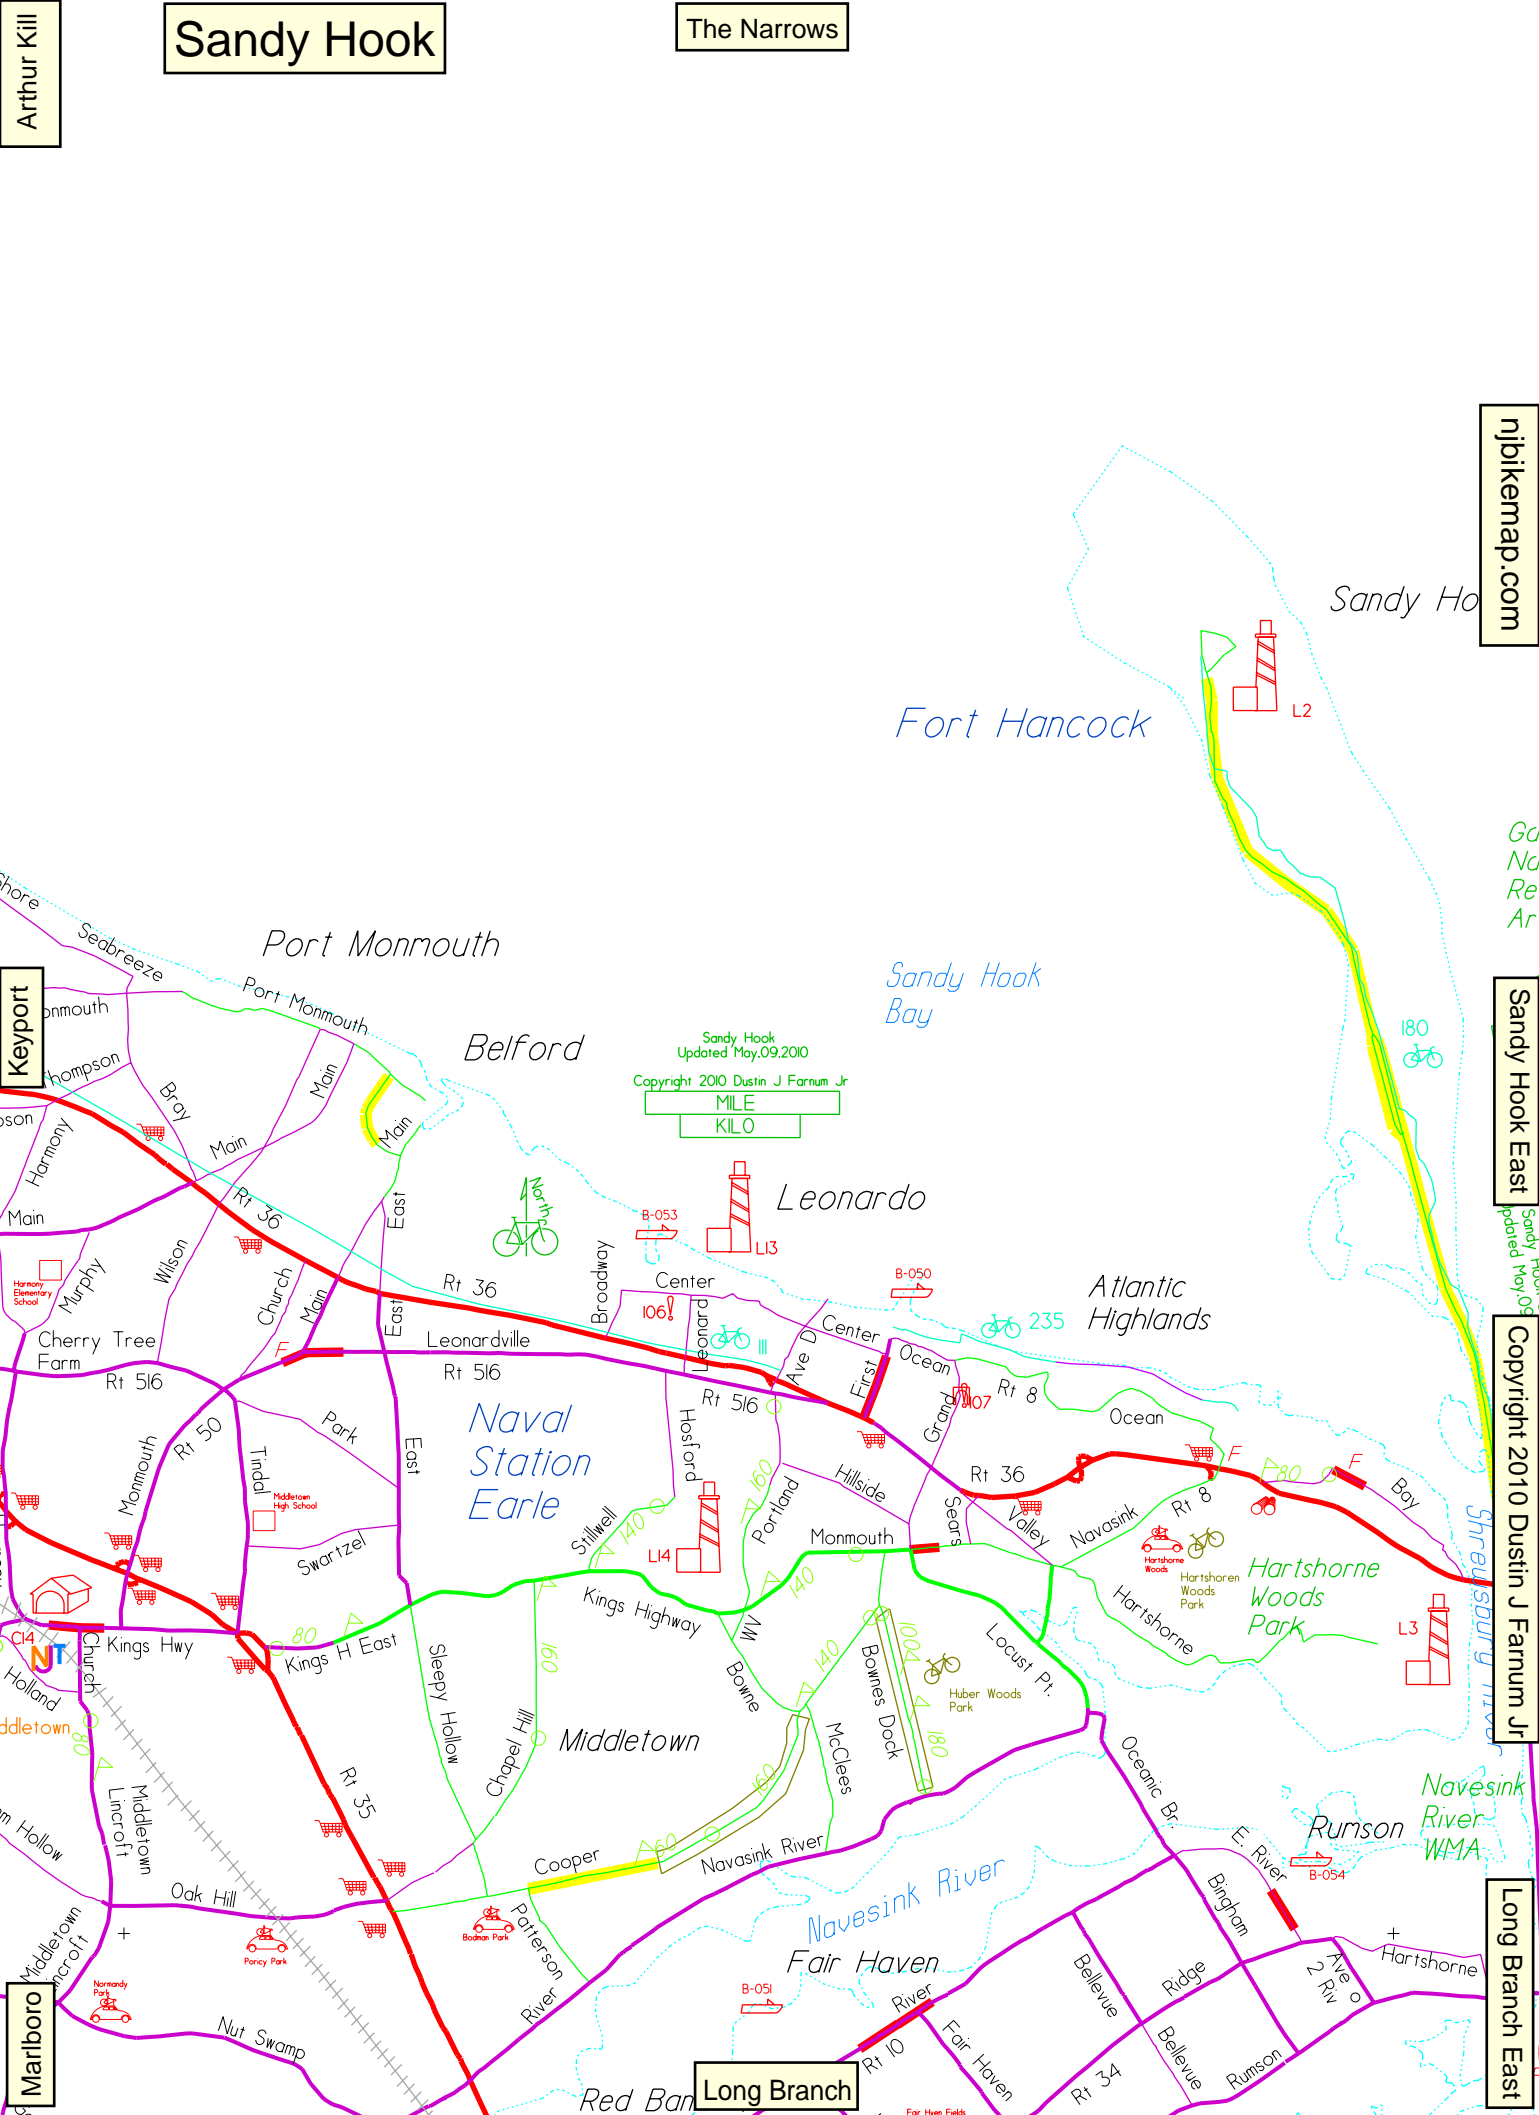

Sandy Hook

The Narrows

Arthur Kill

Keyport

Marlboro

njbikemap.com

Sandy Hook East

Copyright 2010 Dustin J Farnum Jr

Long Branch East

Sandy Ho

Fort Hancock

Sandy Hook Bay

Leonardo

Atlantic Highlands

Naval Station Earle

Middletown

Fair Haven

Long Branch

Navesink River WMA

Rumson

Hartshorne Woods Park

Port Monmouth

Belford

Leonardville

Kings Highway

Fair Haven

Nut Swamp

Red Bank

Fair Haven

Bellevue

Bellevue

Rumson