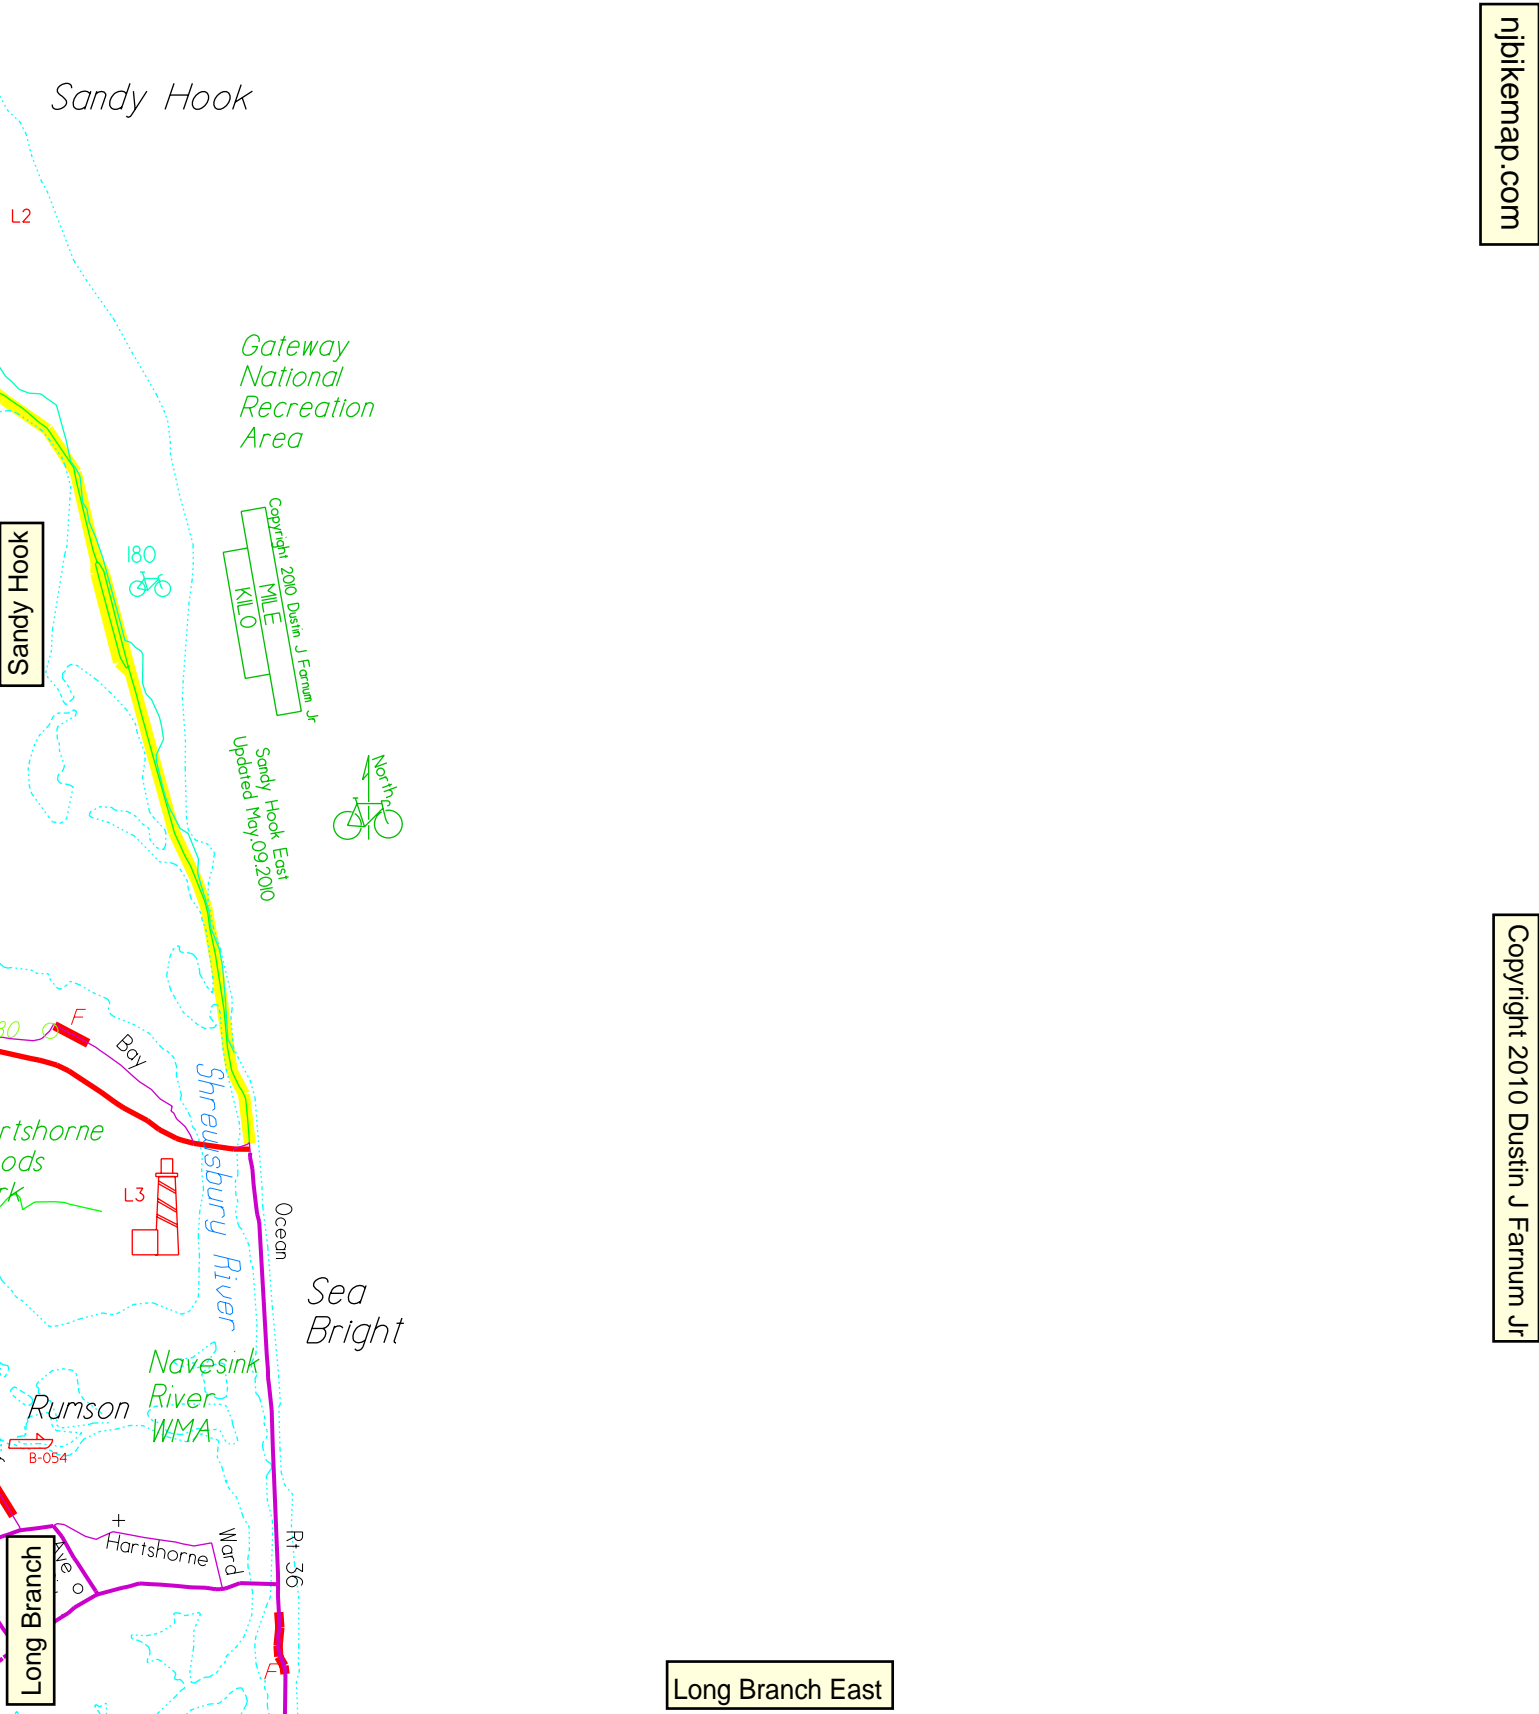

Sandy Hook East

The Narrows

njbikemap.com

Copyright 2010 Dustin J Farnum Jr

Sandy Hook

Long Branch

Long Branch East

Sandy Hook

Gateway National Recreation Area

Copyright 2010 Dustin J Farnum, Jr
MILE
KILO

Sandy Hook East
Updated May, 09/2010

Hartshorne Woods
L3

Navesink River WMA
Rumson

Hartshorne Ward

Rt. 36

Ocean

Sea Bright

Shrewsbury River

Bay

B-054

30

L2

180