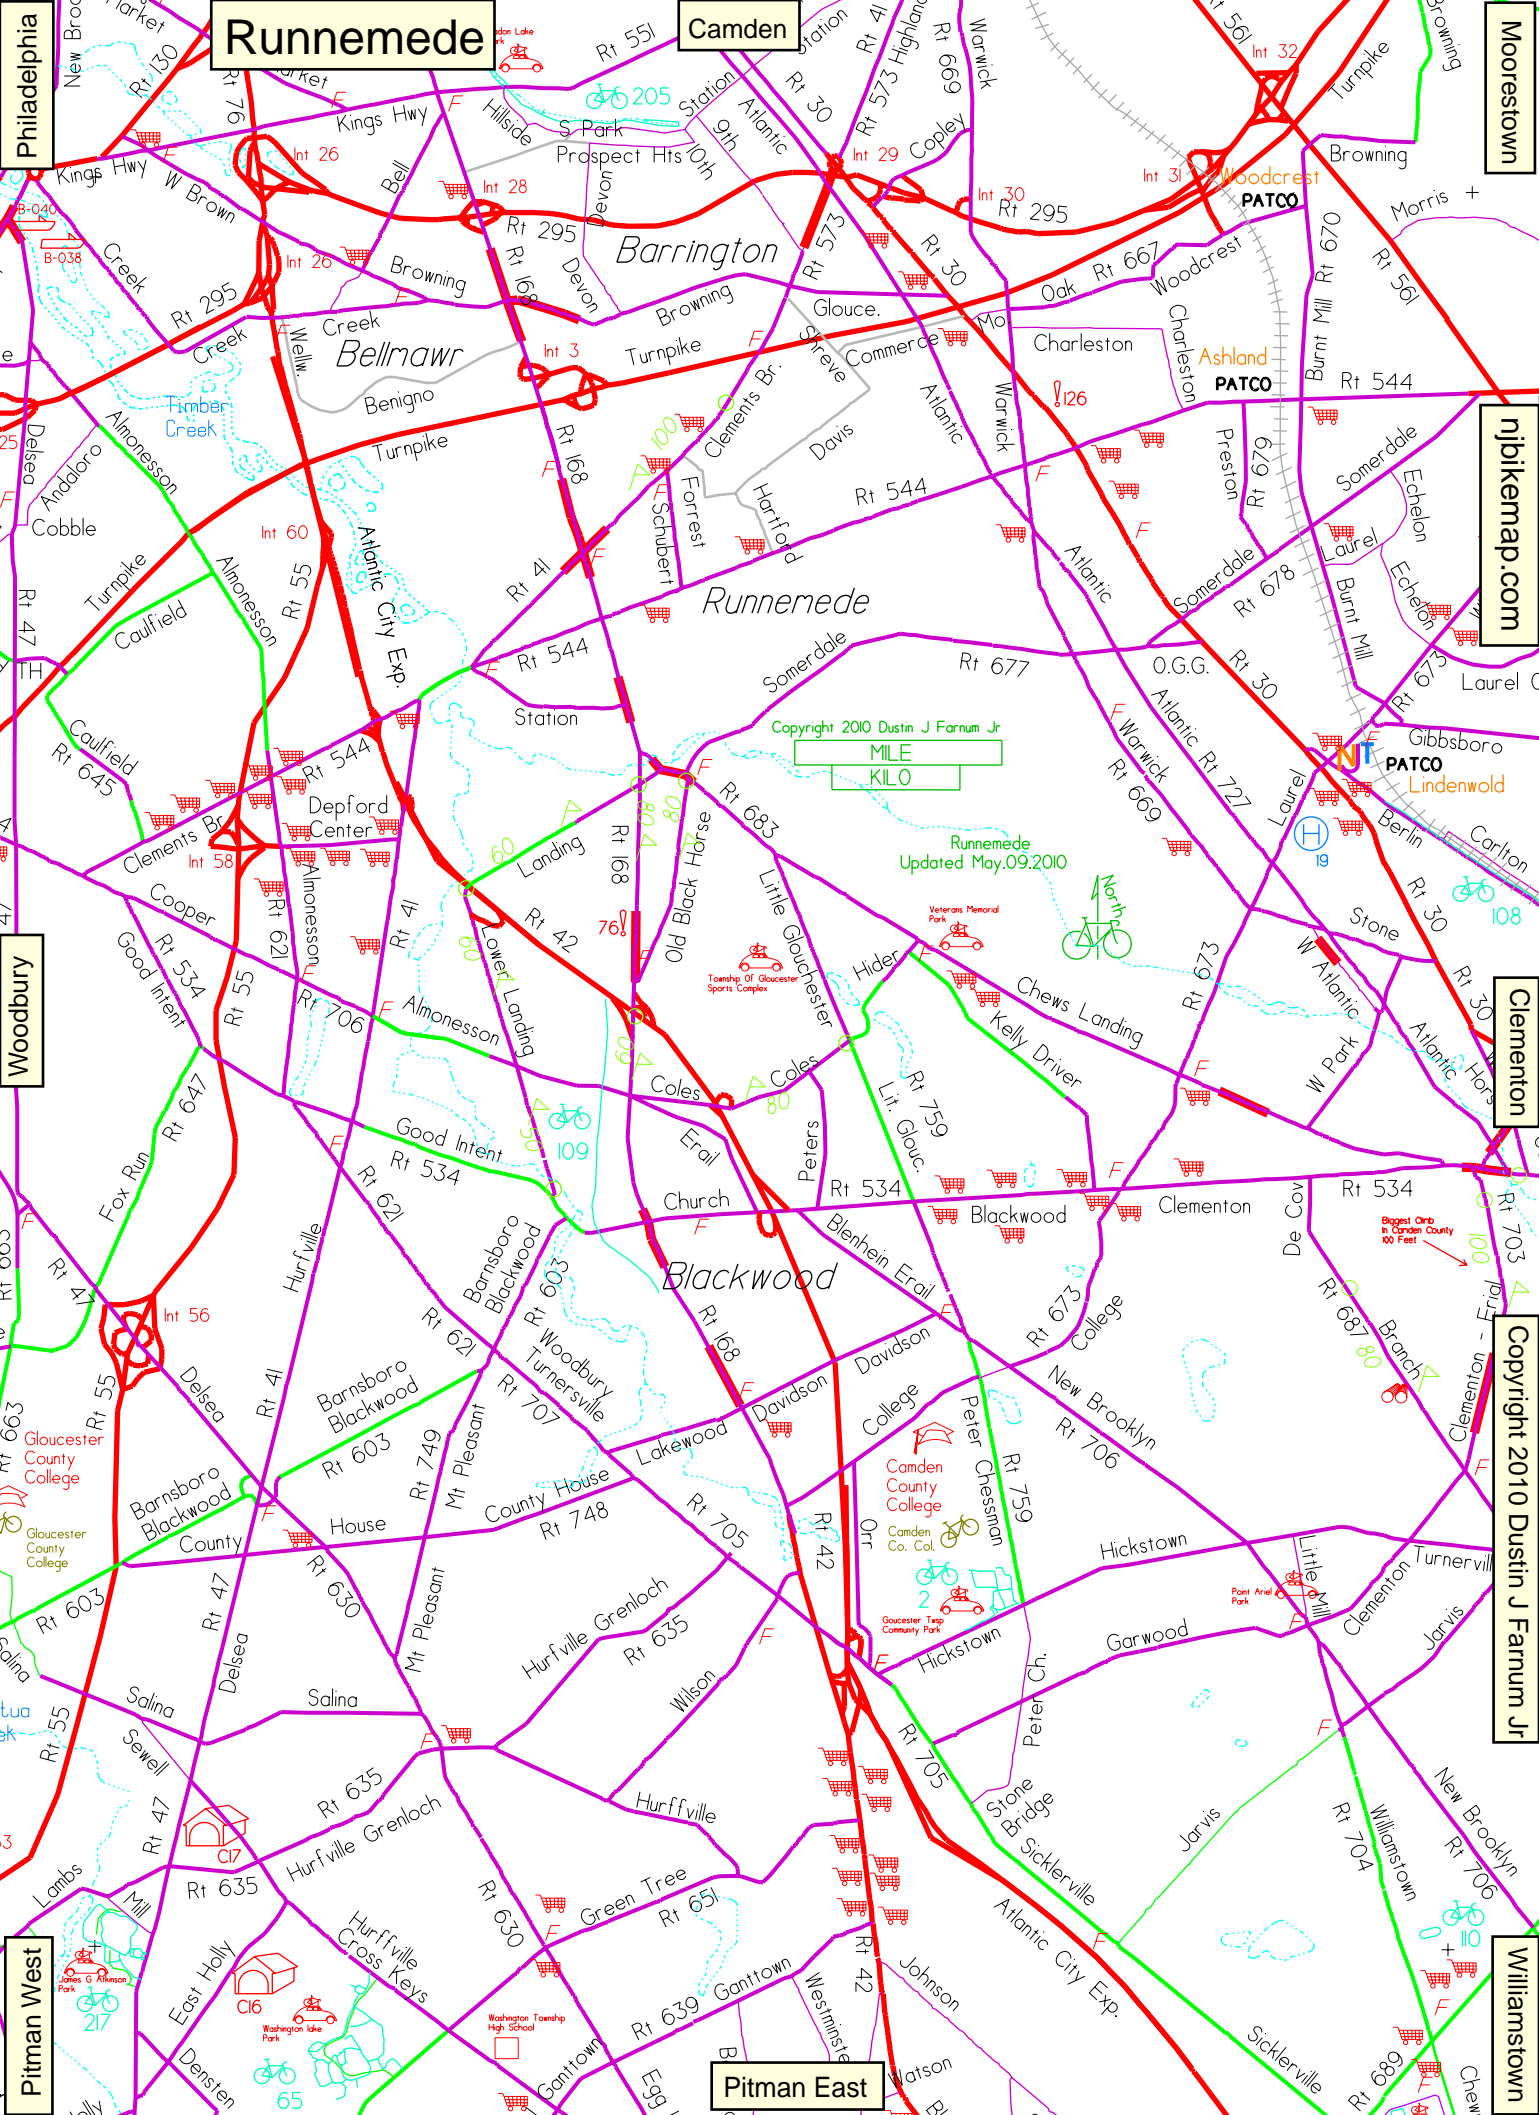

Runnemede

Camden

MILE
KILO

Runnemede
Updated May.09.2010

njbikemap.com

Clementon

Copyright 2010 Dustin J Farnum Jr

Williamstown

Woodbury

Pitman West

Pitman East

Philadelphia

Moorestown