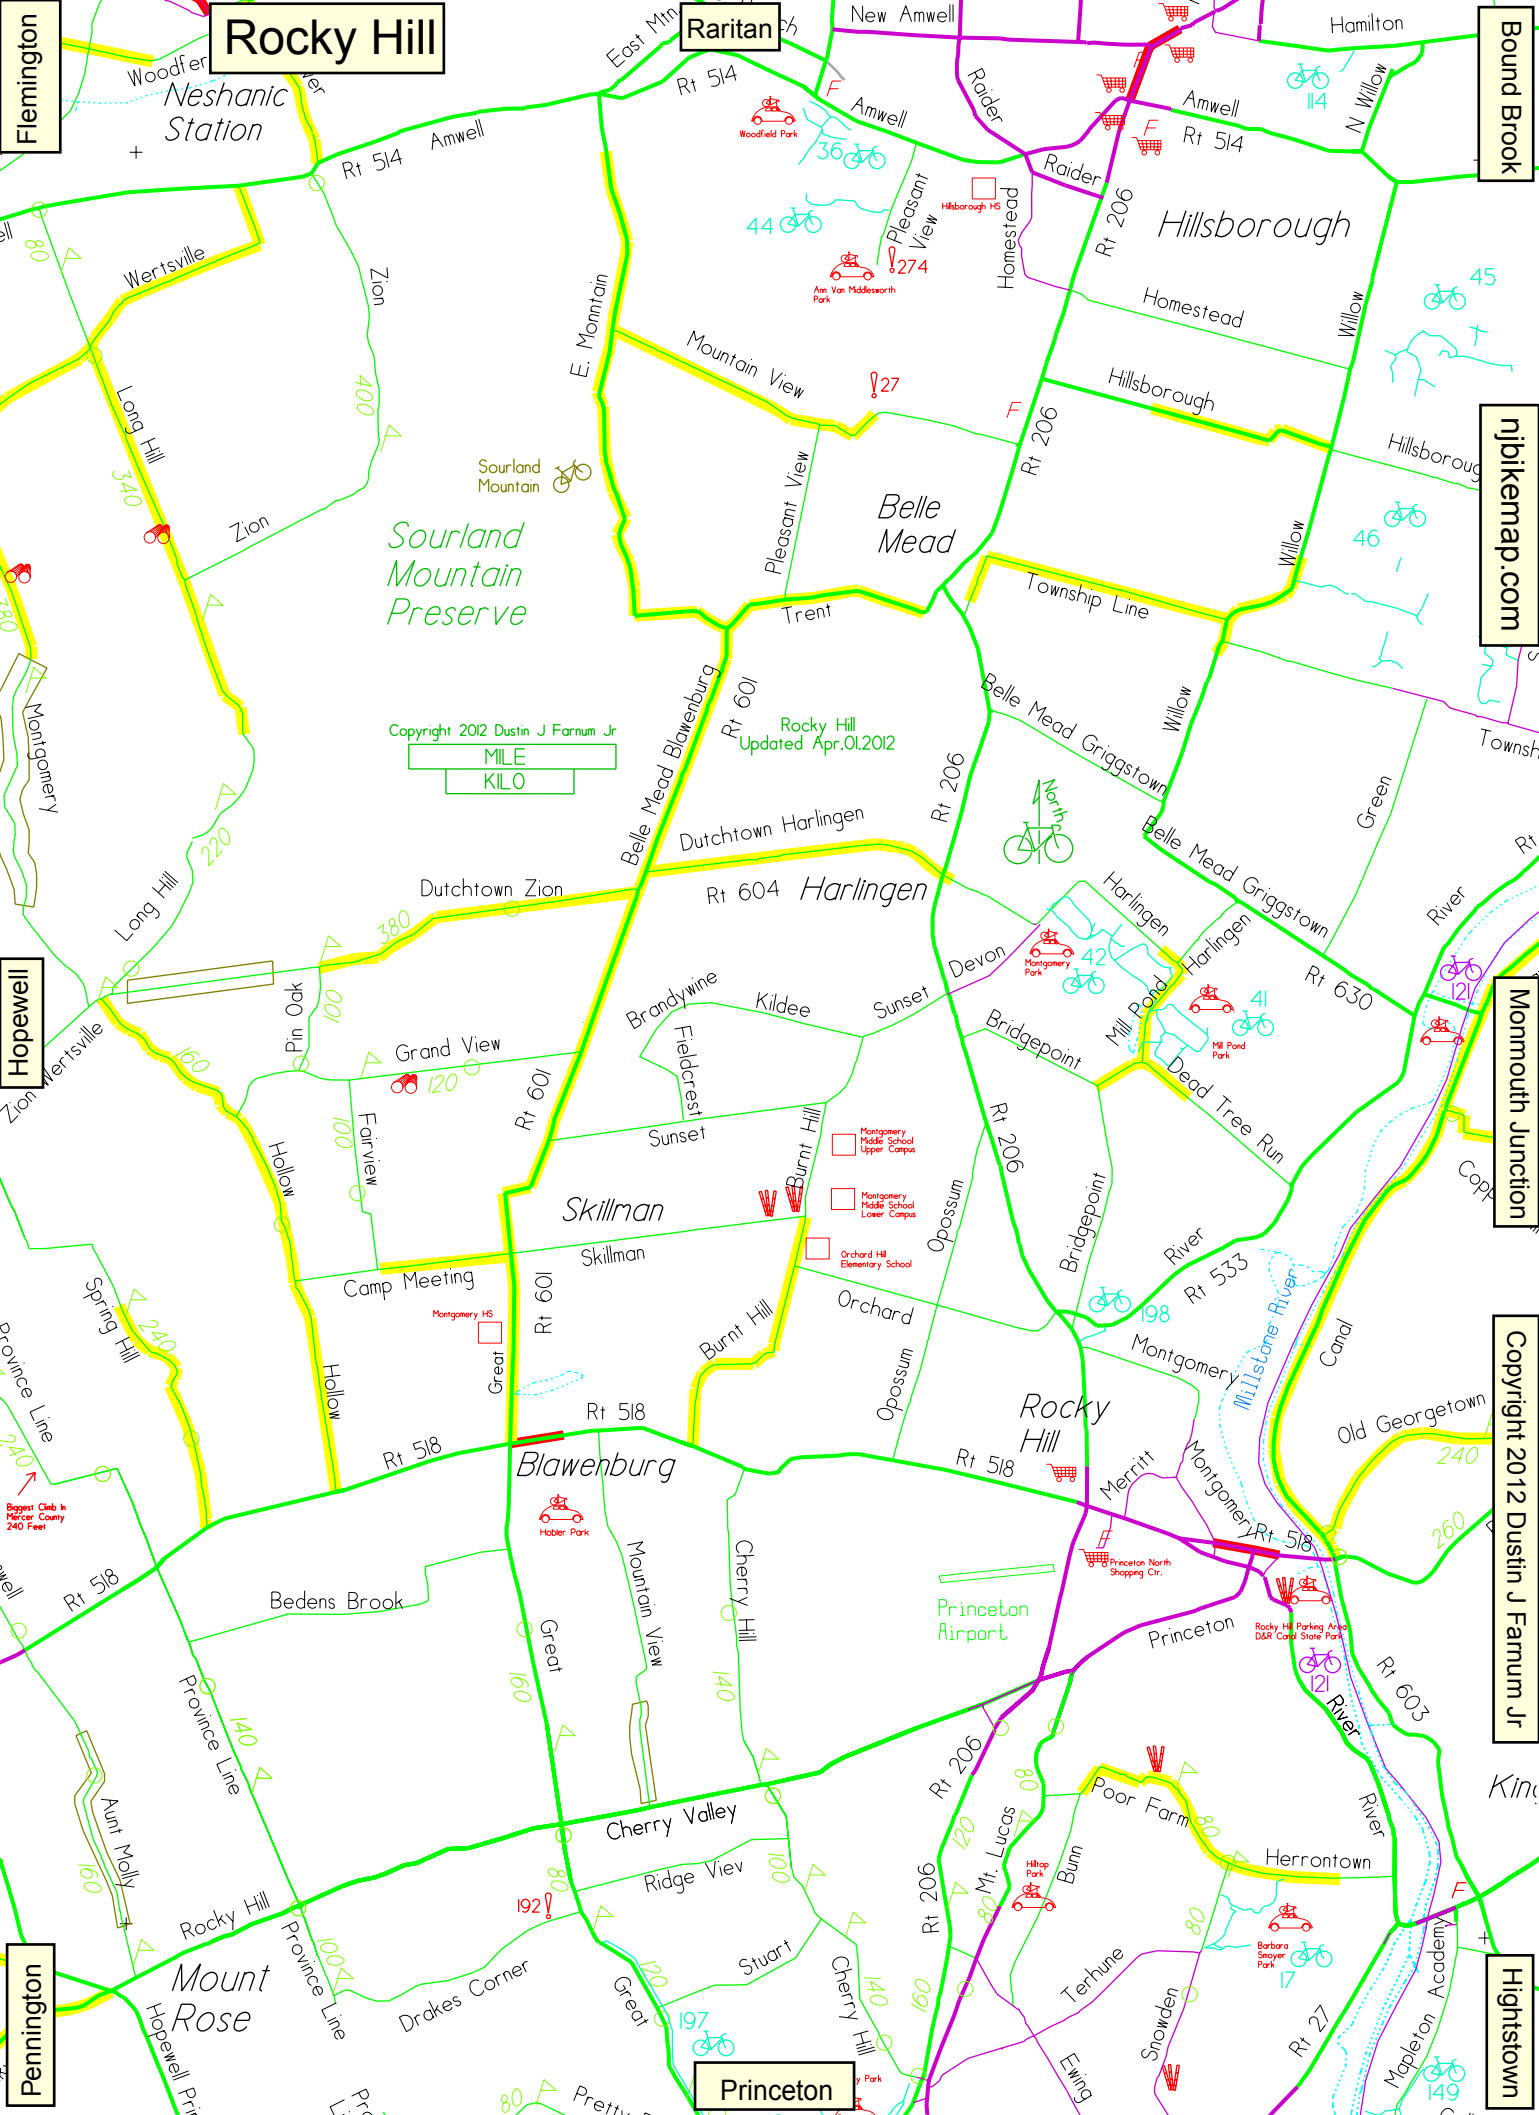

Rocky Hill

Sourland Mountain Preserve

Copyright 2012 Dustin J Farnum Jr
MILE
KILO

Rocky Hill
Updated Apr.01.2012

njbikemap.com

Monmouth Junction

Copyright 2012 Dustin J Farnum Jr

Hightstown