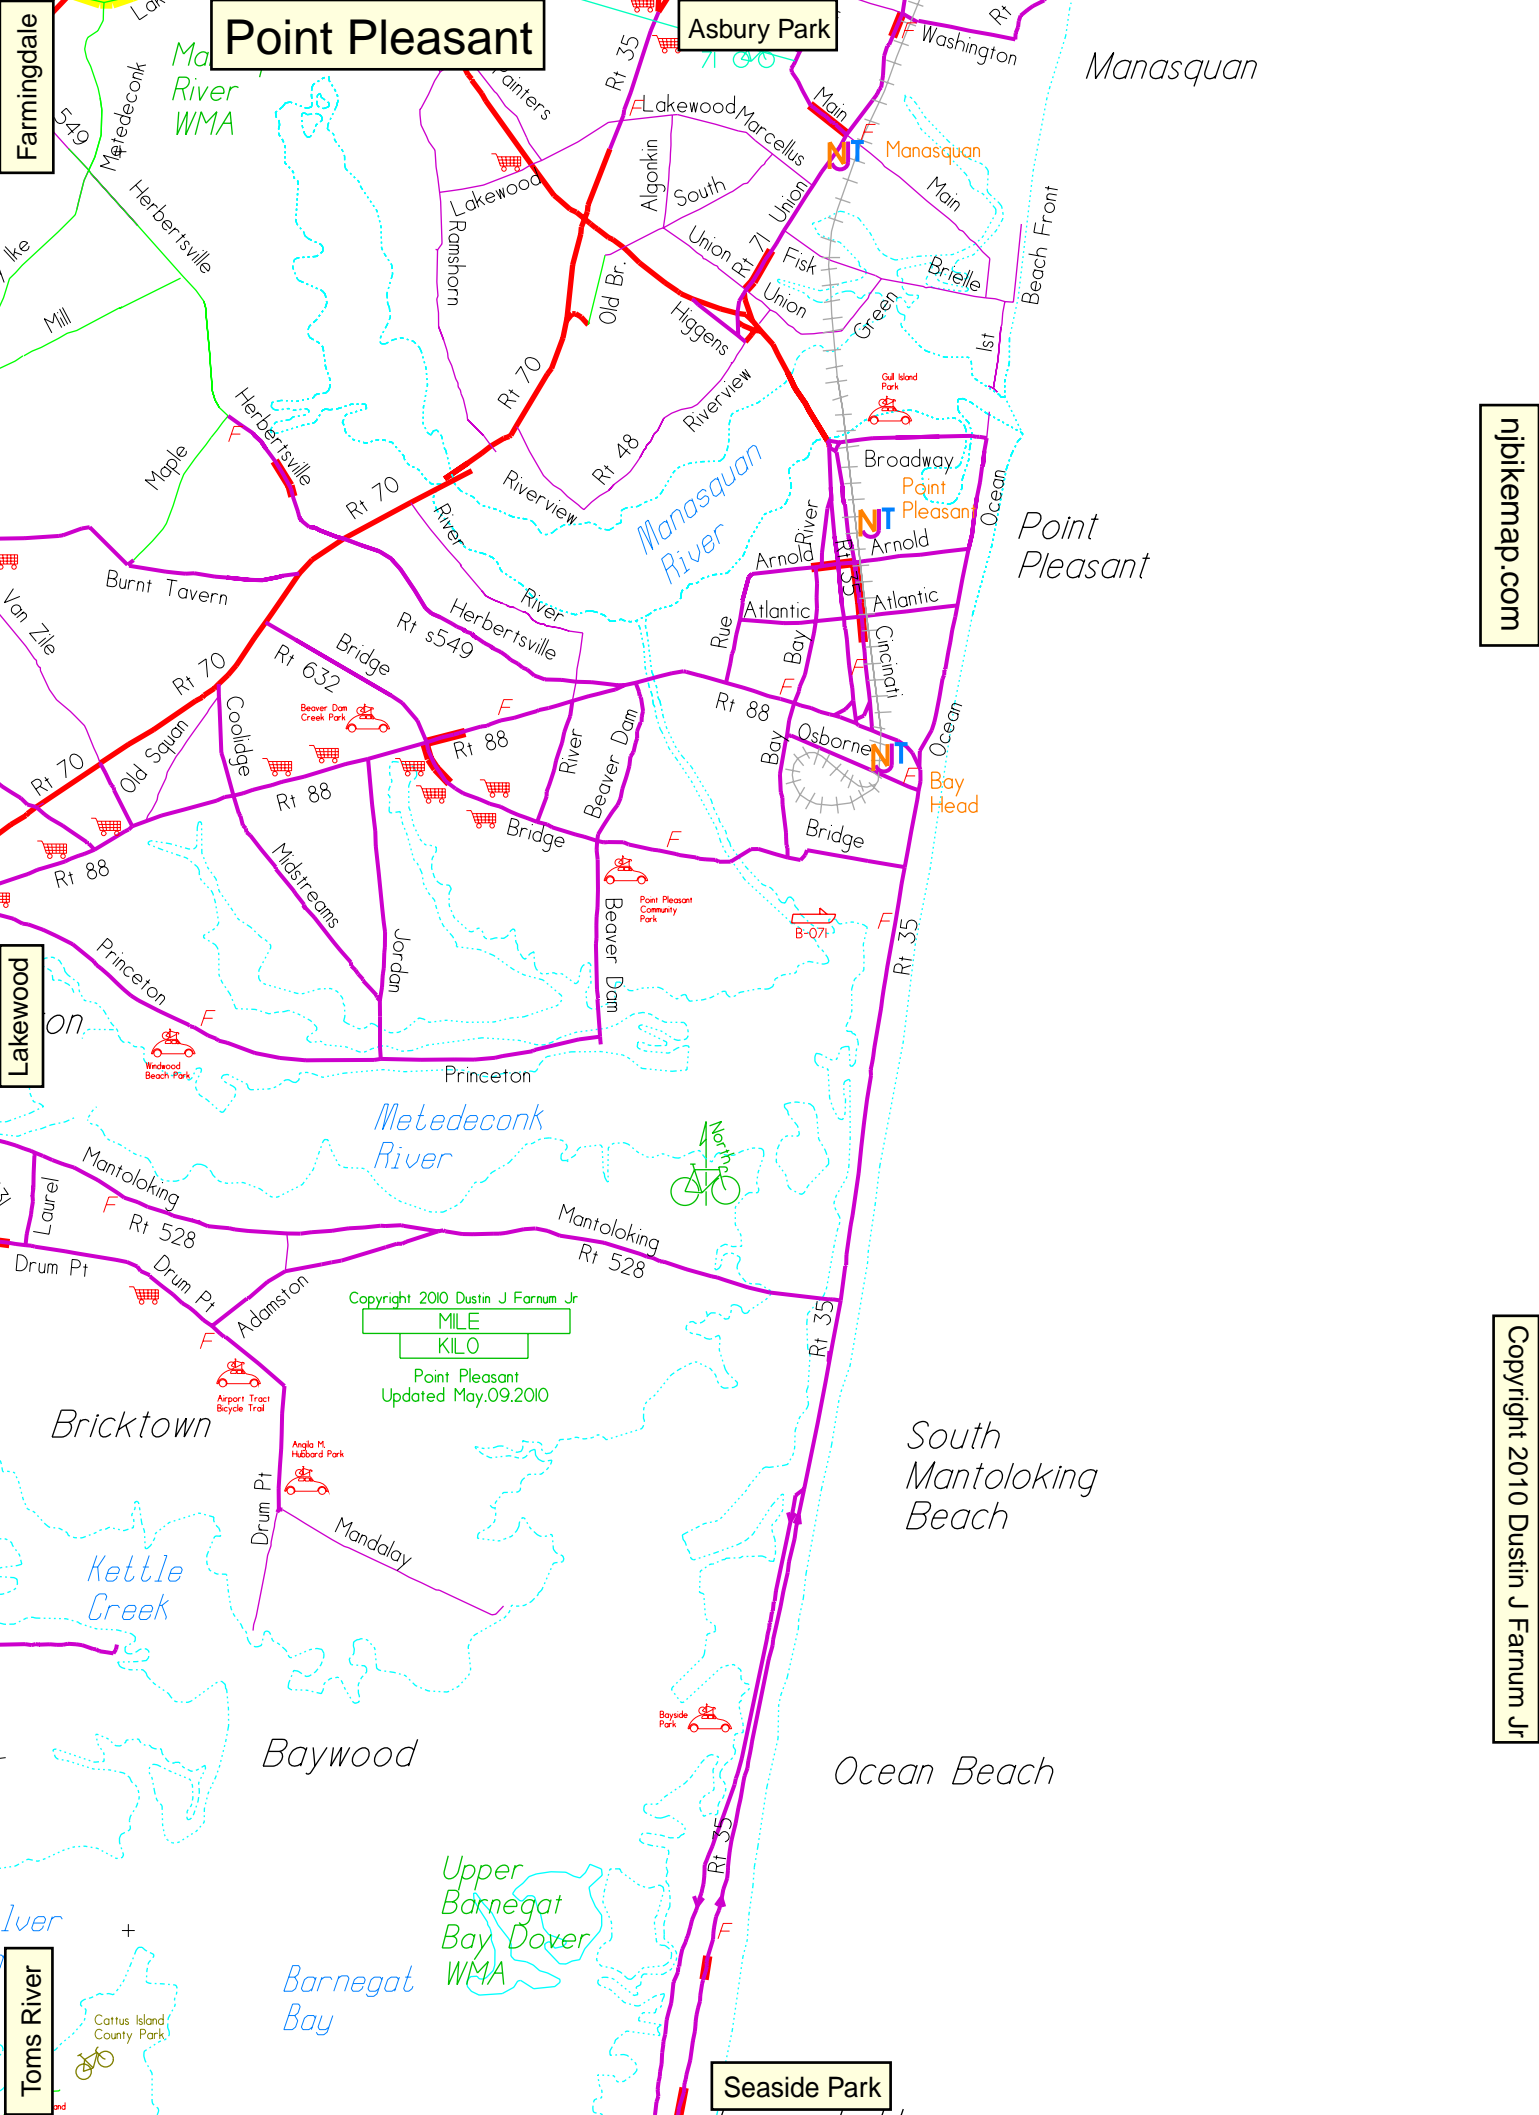

Point Pleasant

Asbury Park

Manasquan

njbikemap.com

Copyright 2010 Dustin J Farnum Jr

Copyright 2010 Dustin J Farnum Jr
MILE
KILO
Point Pleasant
Updated May.09.2010

Farmingdale

Lakewood

Toms River

Seaside Park

Ma River WMA

Upper Barnegat Bay Dover WMA

Cattus Island County Park

Baywood

South Mantoloking Beach

Ocean Beach

Point Pleasant

Manasquan

Bay Head

Manasquan

Washington

Main

Green

Arnold

Atlantic

Osborne

Bay

Rt 35

Rt 88

Rt 88

Rt 528

Rt 35