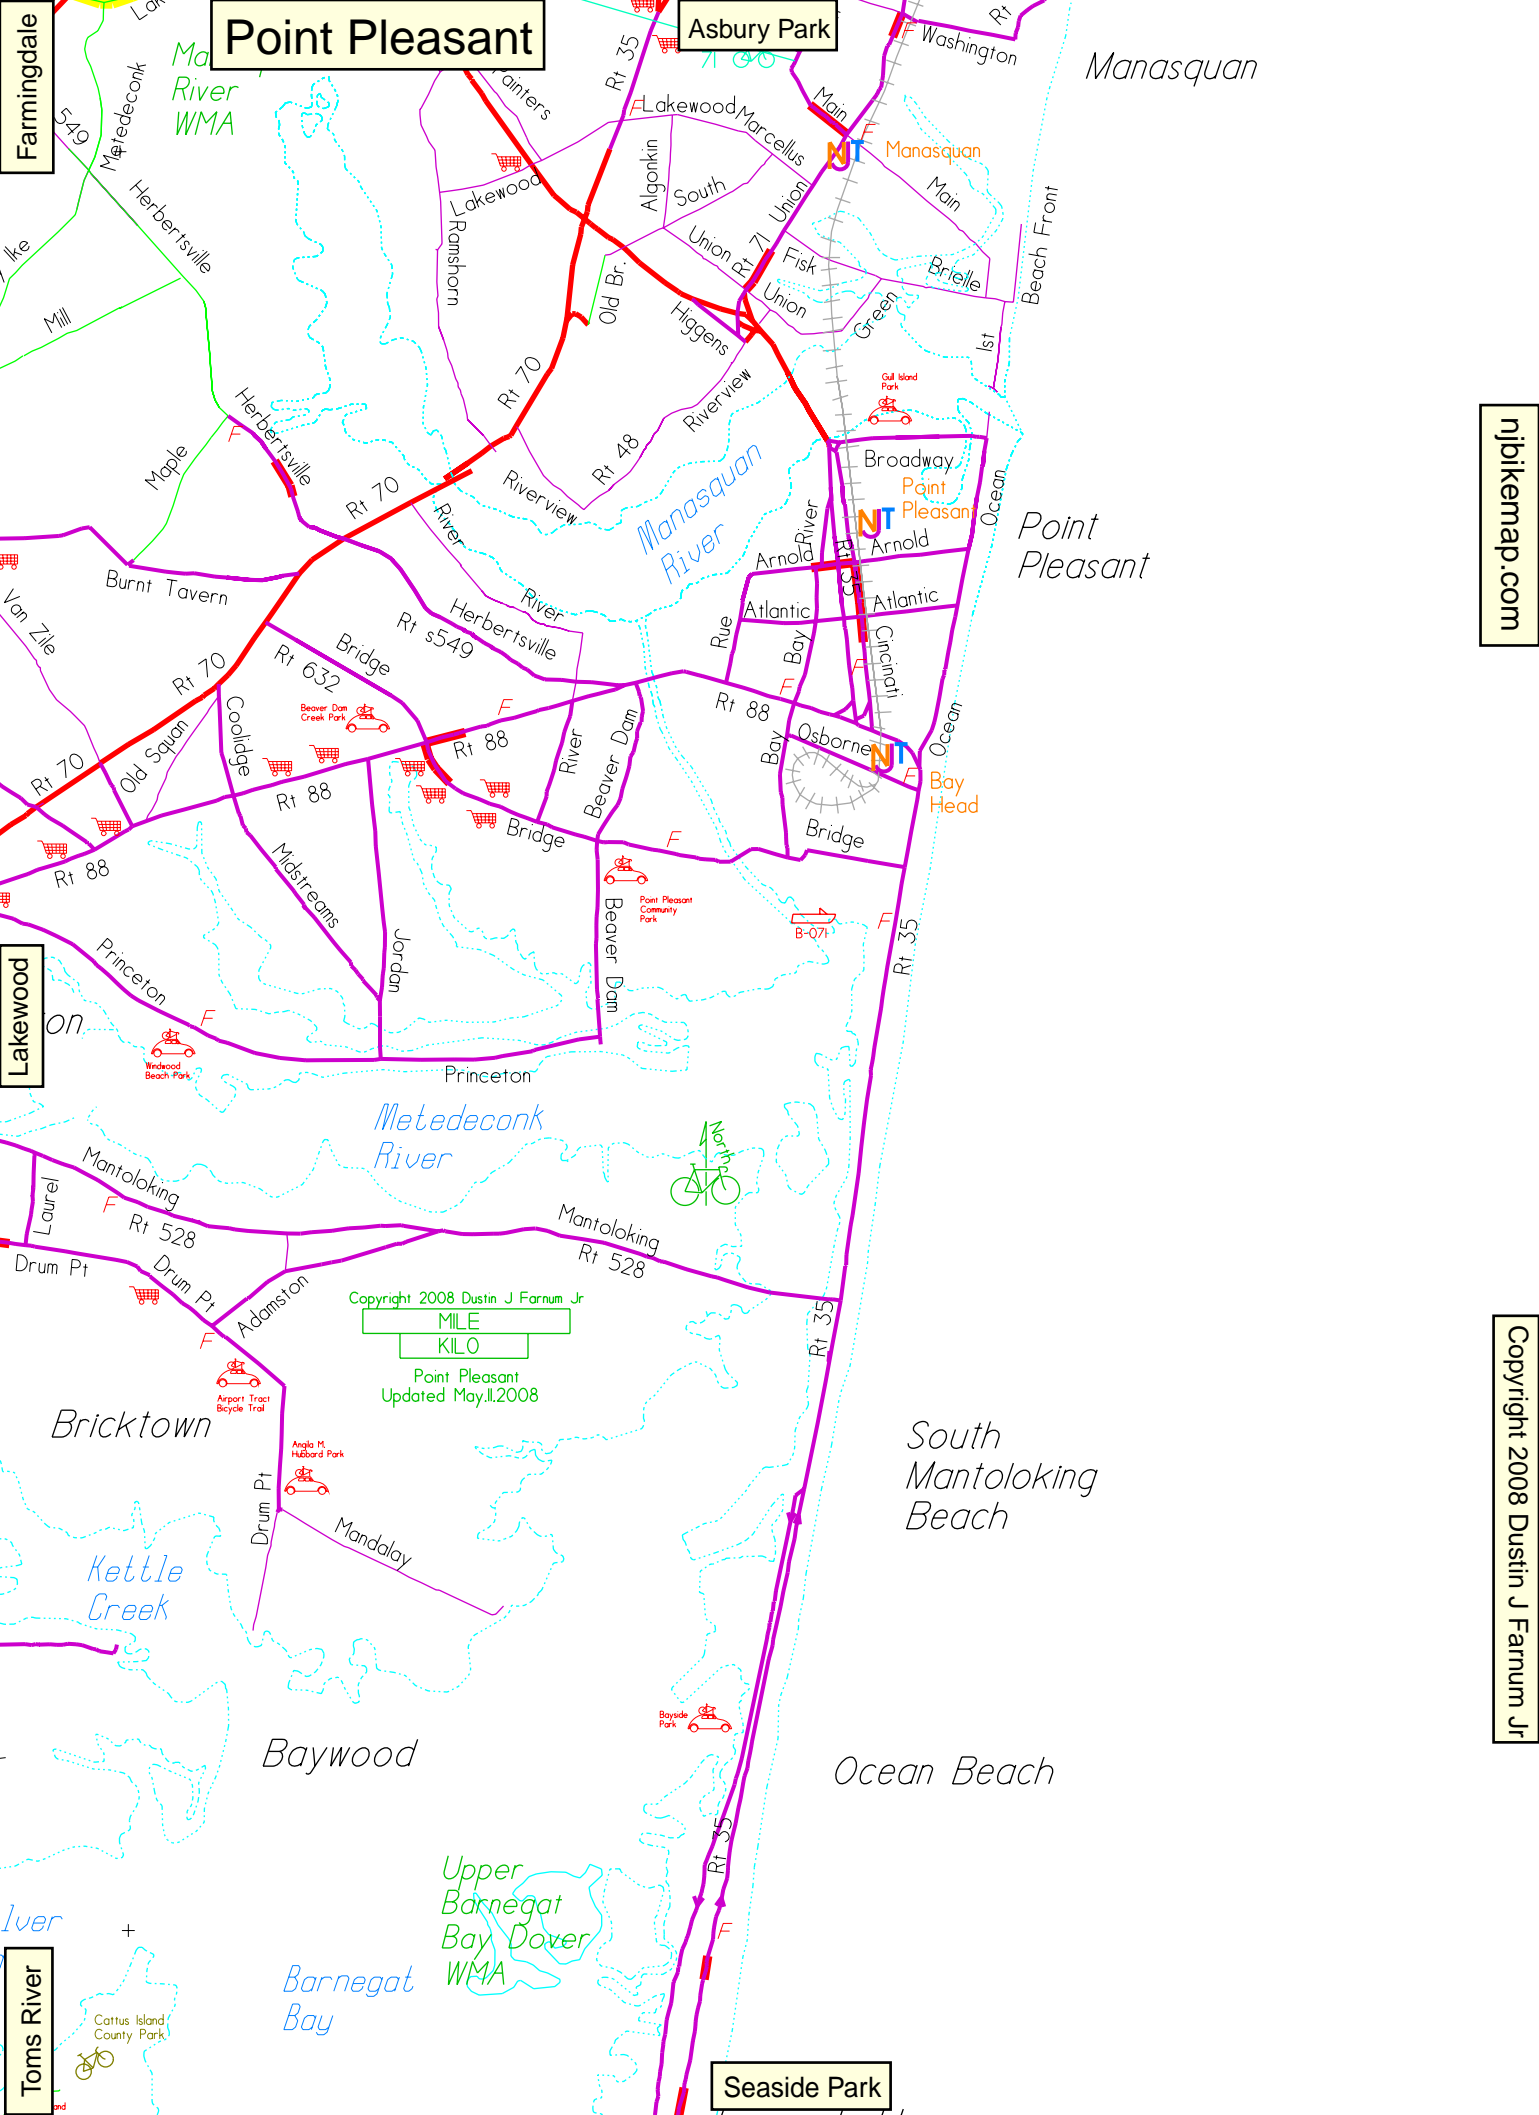

Point Pleasant

Asbury Park

Manasquan

njbikemap.com

Copyright 2008 Dustin J Farnum Jr

Copyright 2008 Dustin J Farnum Jr
MILE
KILO
Point Pleasant
Updated May 11, 2008

Farmingdale

Lakewood

Toms River

Seaside Park