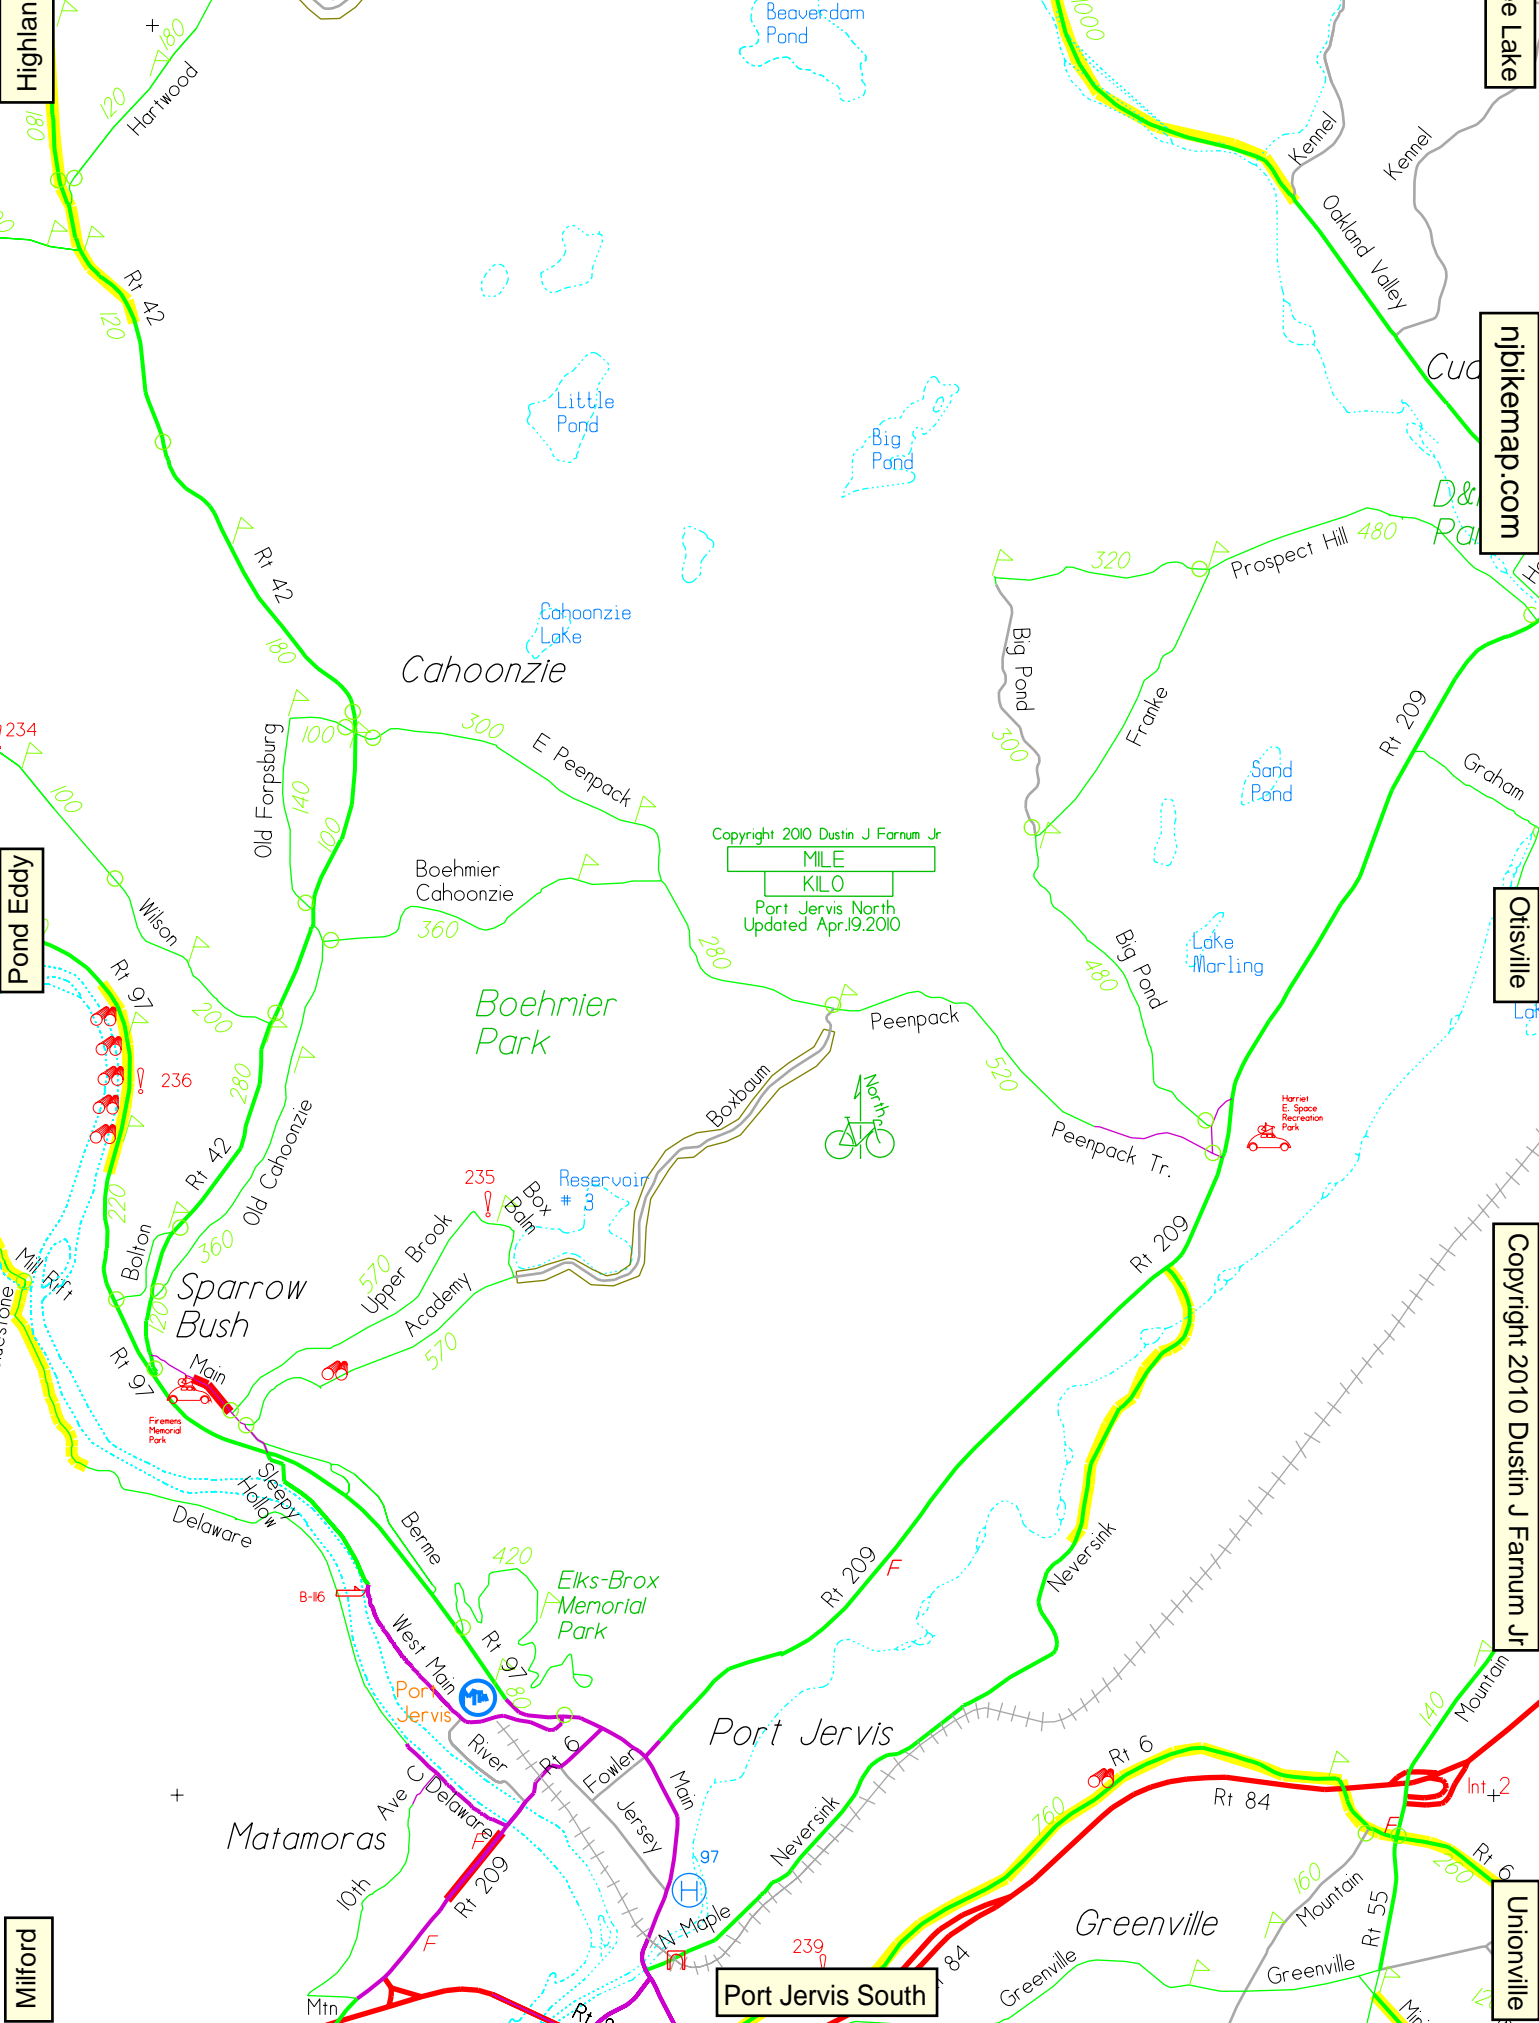

Port Jervis North

Hartwood

Yankee Lake

Highland Lake

Copyright 2010 Dustin J Farnum Jr
 MILE
 KILO
 Port Jervis North
 Updated Apr.19.2010

njbikemap.com

Orisville

Copyright 2010 Dustin J Farnum Jr

Unionville

Pond Eddy

Milford