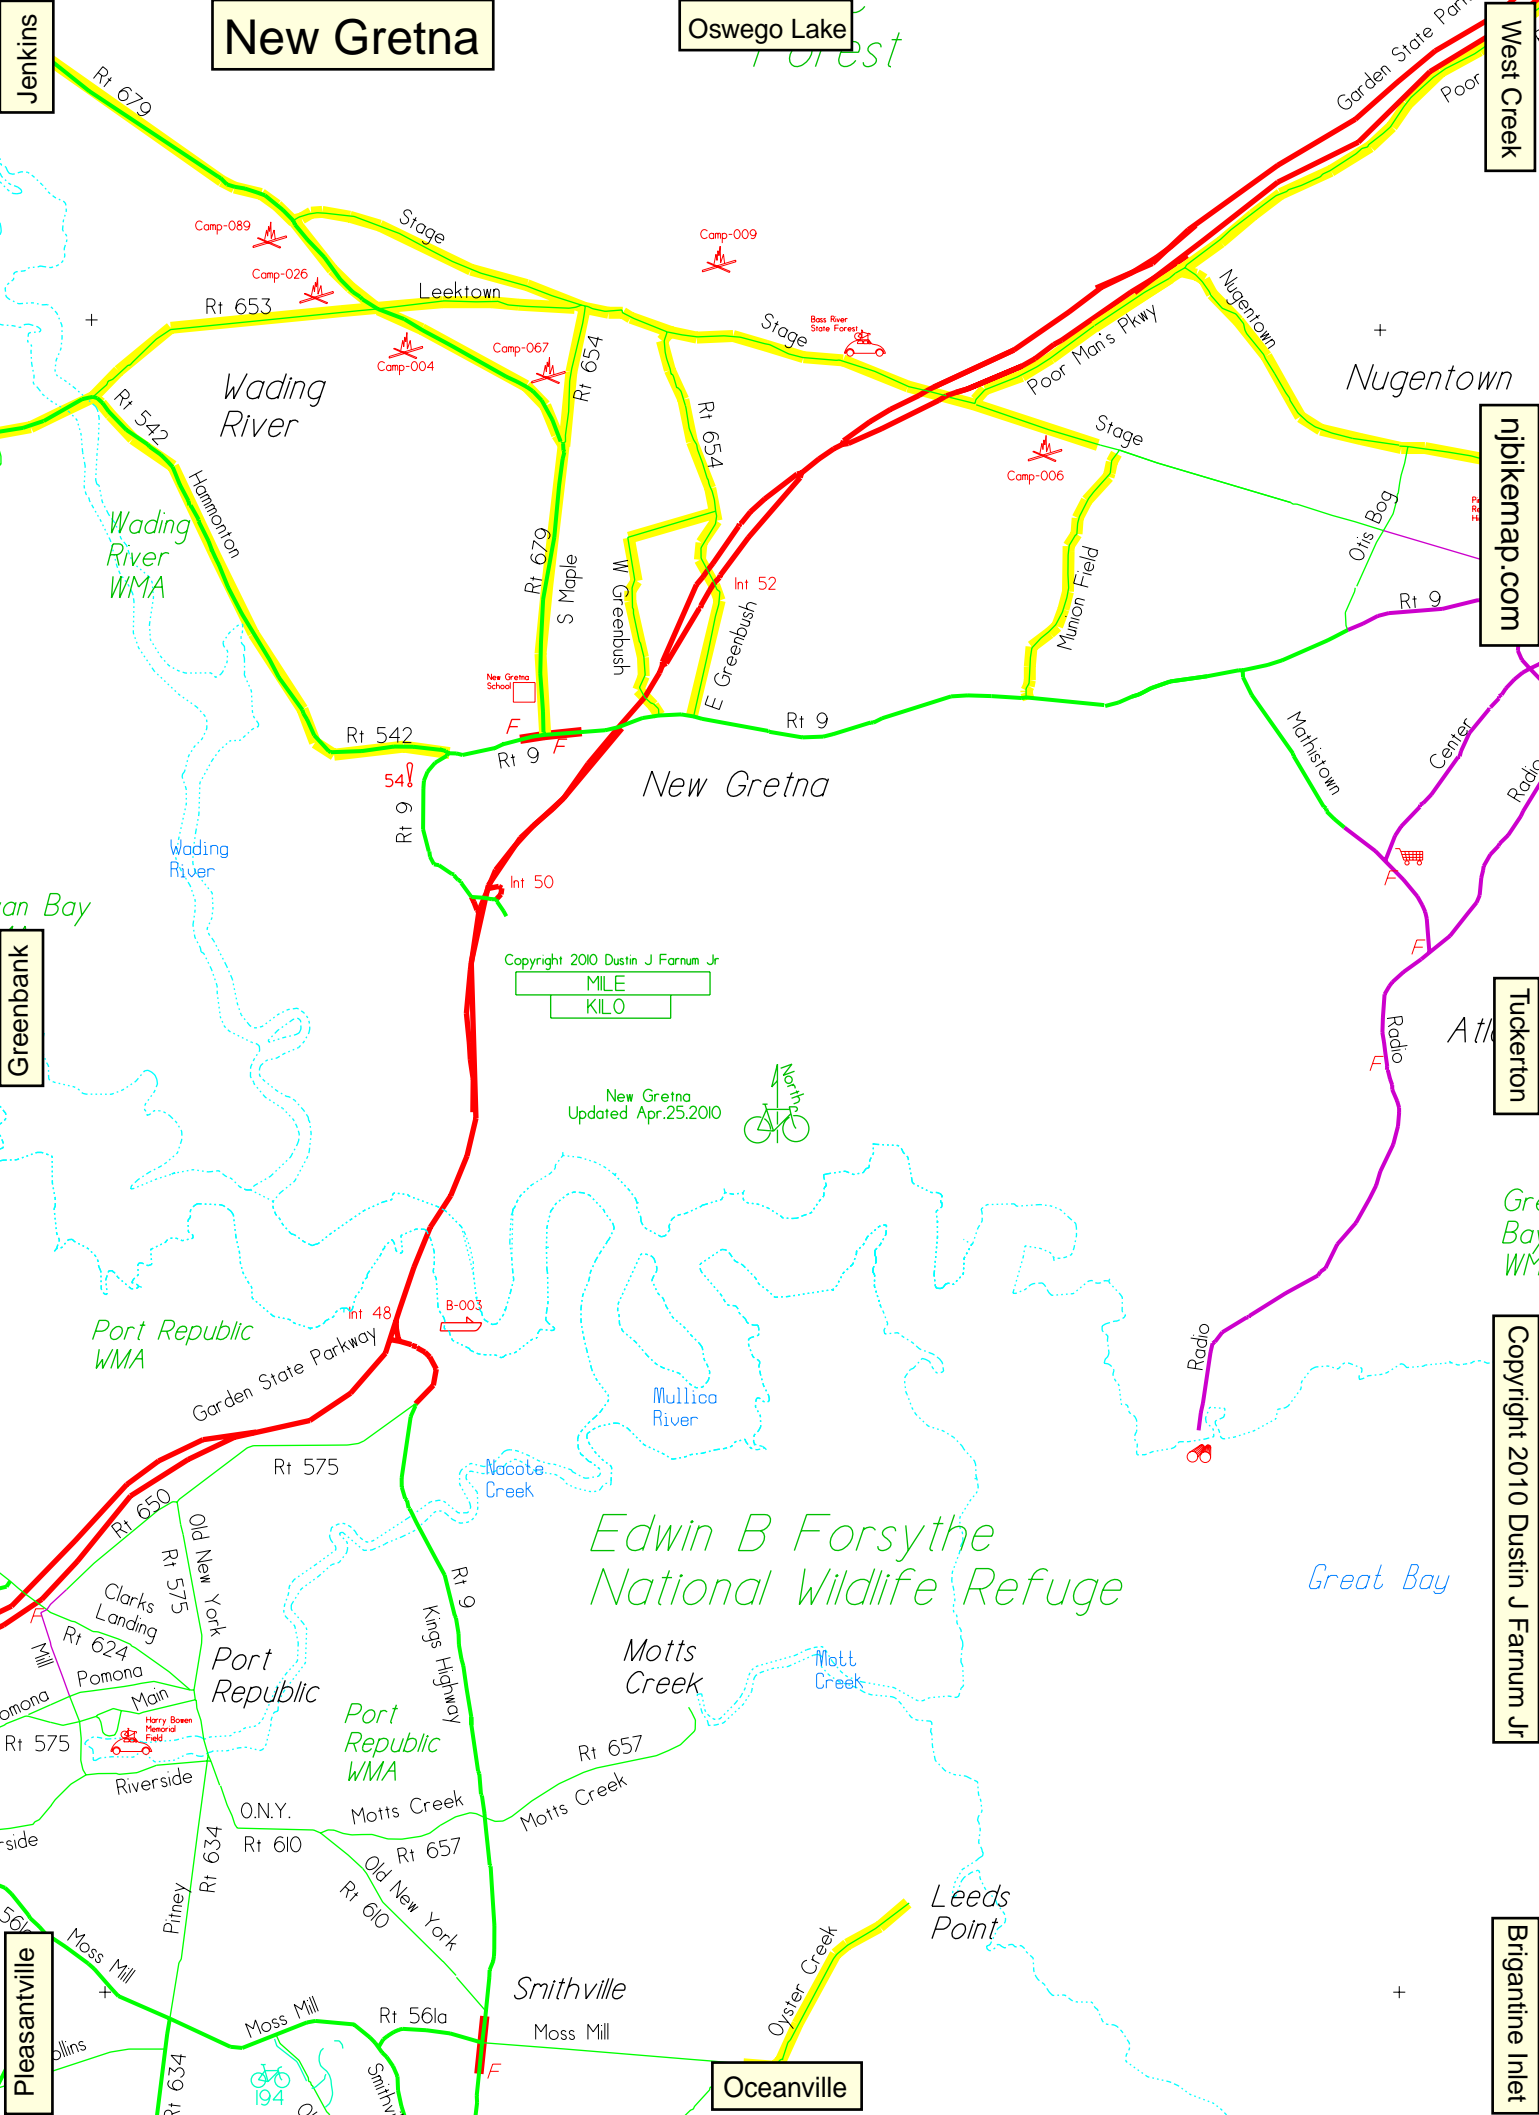

New Gretna

Oswego Lake Forest

Jenkins

West Creek

Greenbank

Tuckerton

Pleasantville

Brigantine Inlet

njbikemap.com

Copyright 2010 Dustin J Farnum Jr

Copyright 2010 Dustin J Farnum Jr
MILE
KILO

New Gretna Updated Apr.25.2010

Edwin B Forsythe National Wildlife Refuge

Great Bay

Oceanville