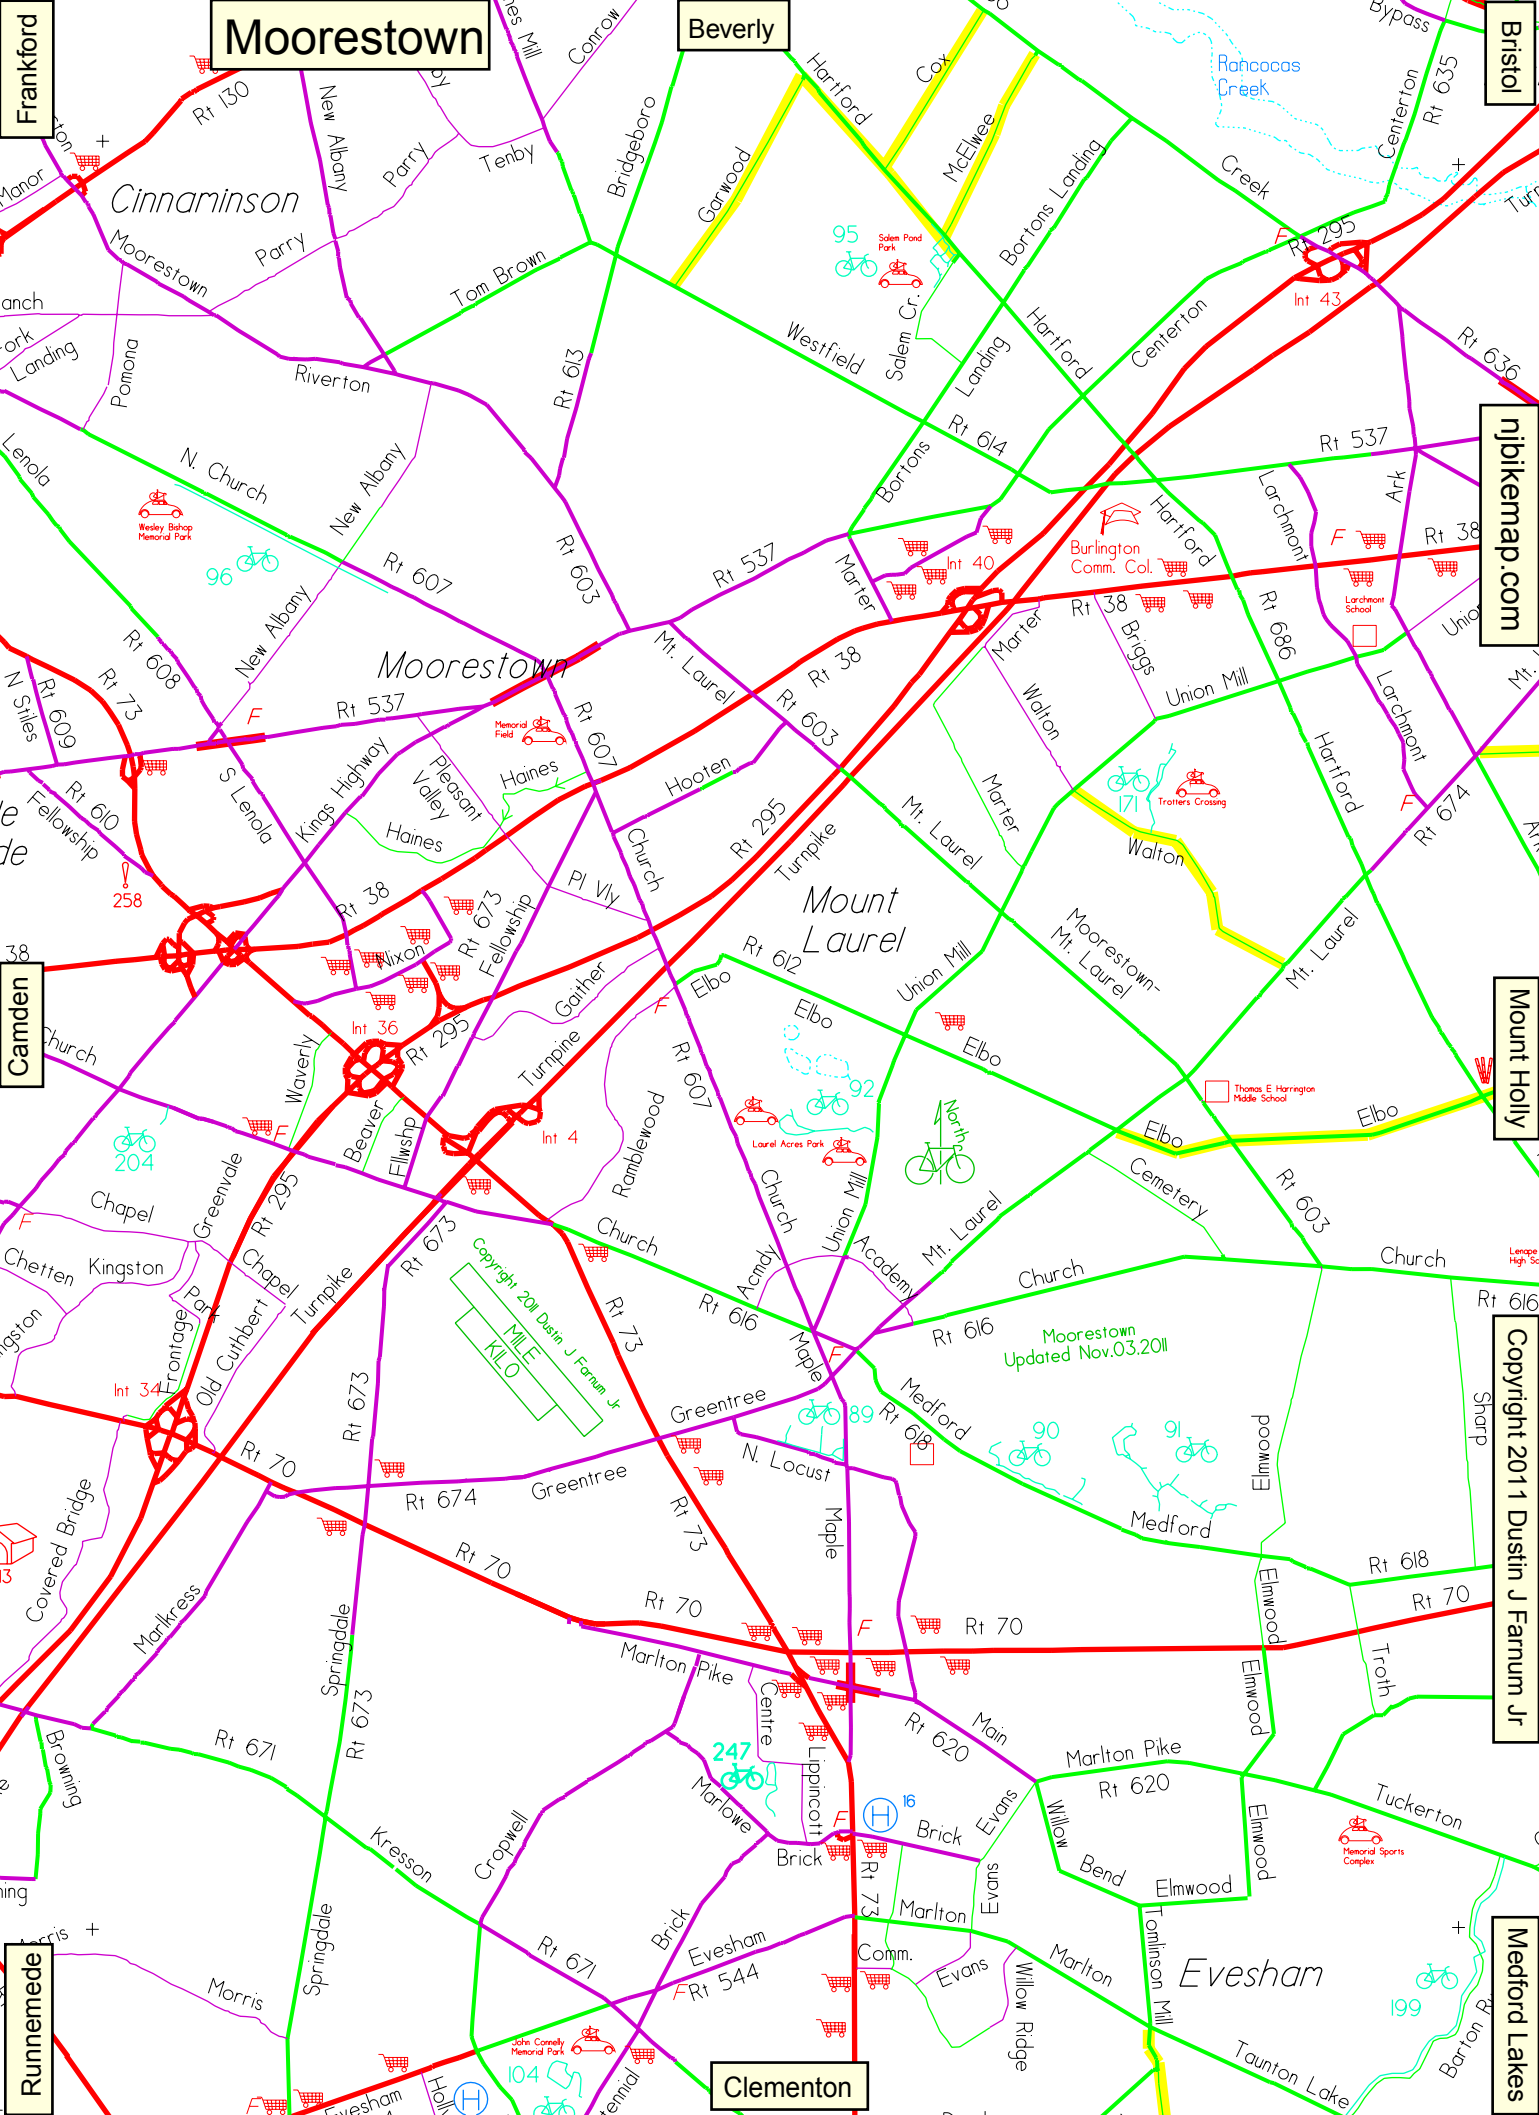

Moorestown

Beverly

Bristol

Frankford

njbikemap.com

Mount Holly

Copyright 2011 Dustin J Farnum Jr

Medford Lakes

Camden

Runnemede

Moorestown

Mount Laurel

Evesham

Copyright 2011 Dustin J Farnum Jr
1 MILE
1 KILO

Moorestown
Updated Nov.03.2011