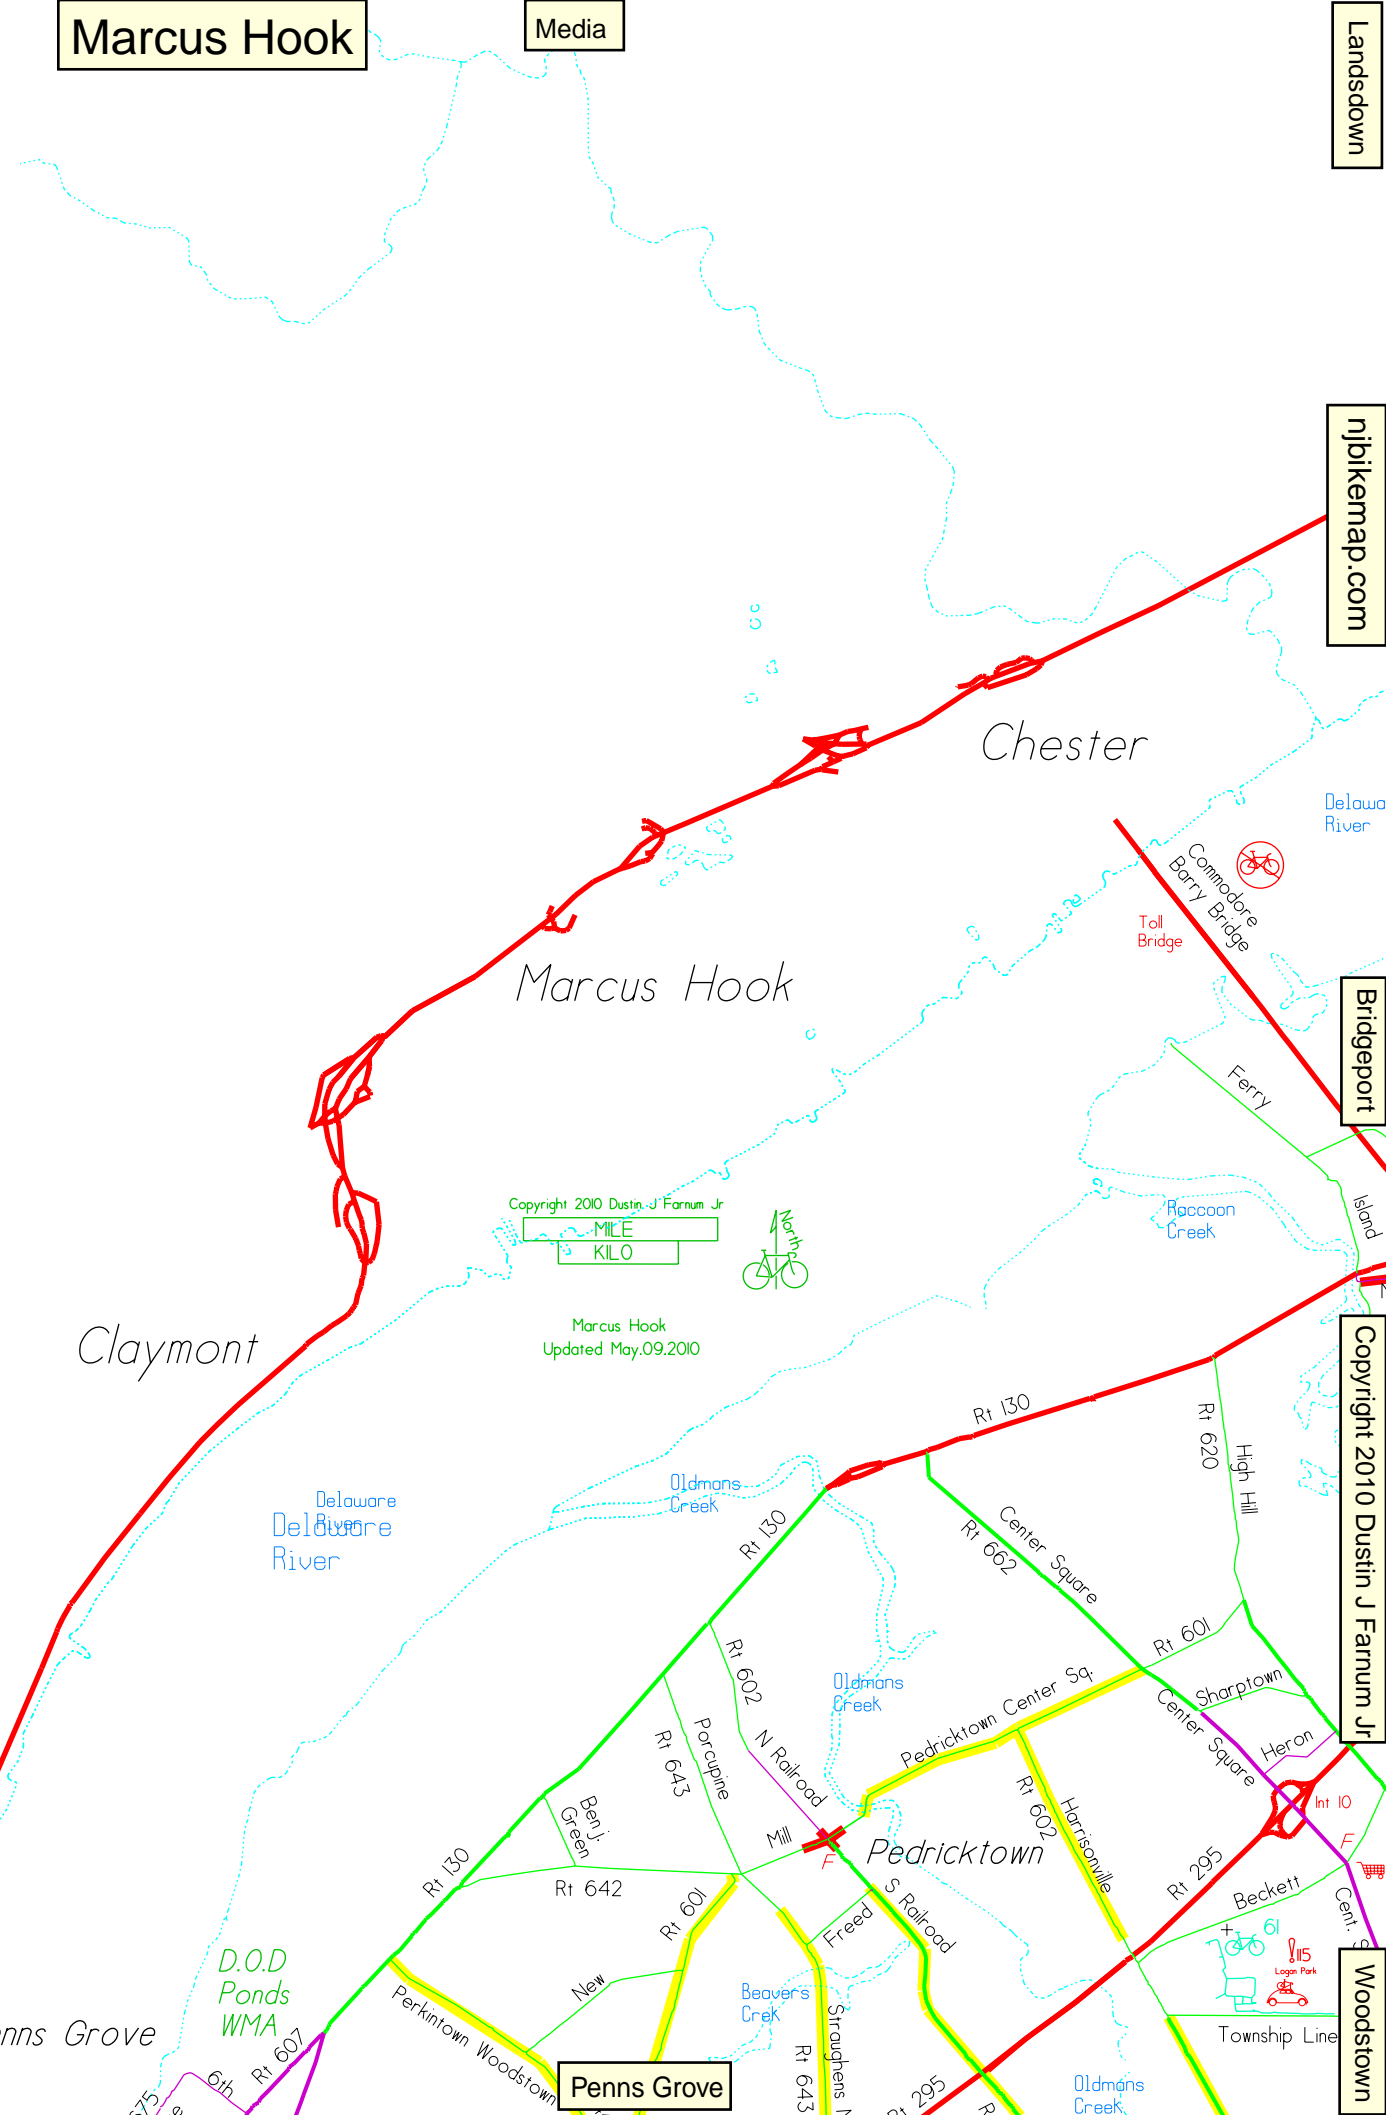

West Chester

Marcus Hook

Media

Landsdown

njbikemap.com

Wilmington North

Wilmington South

Bridgeport

Copyright 2010 Dustin J Farnum Jr

Woodstown

Marcus Hook

Media

Chester

Marcus Hook

Claymont

Delaware River

Copyright 2010 Dustin J Farnum Jr

MILE KILO

Marcus Hook Updated May.09.2010

North

Rt 130

Rt 620

Rt 130

Rt 602

Rt 607

Penns Grove

Pedricktown

Rt 295

Penns Grove

D.O.D Ponds WMA

Township Line

Cent. 9