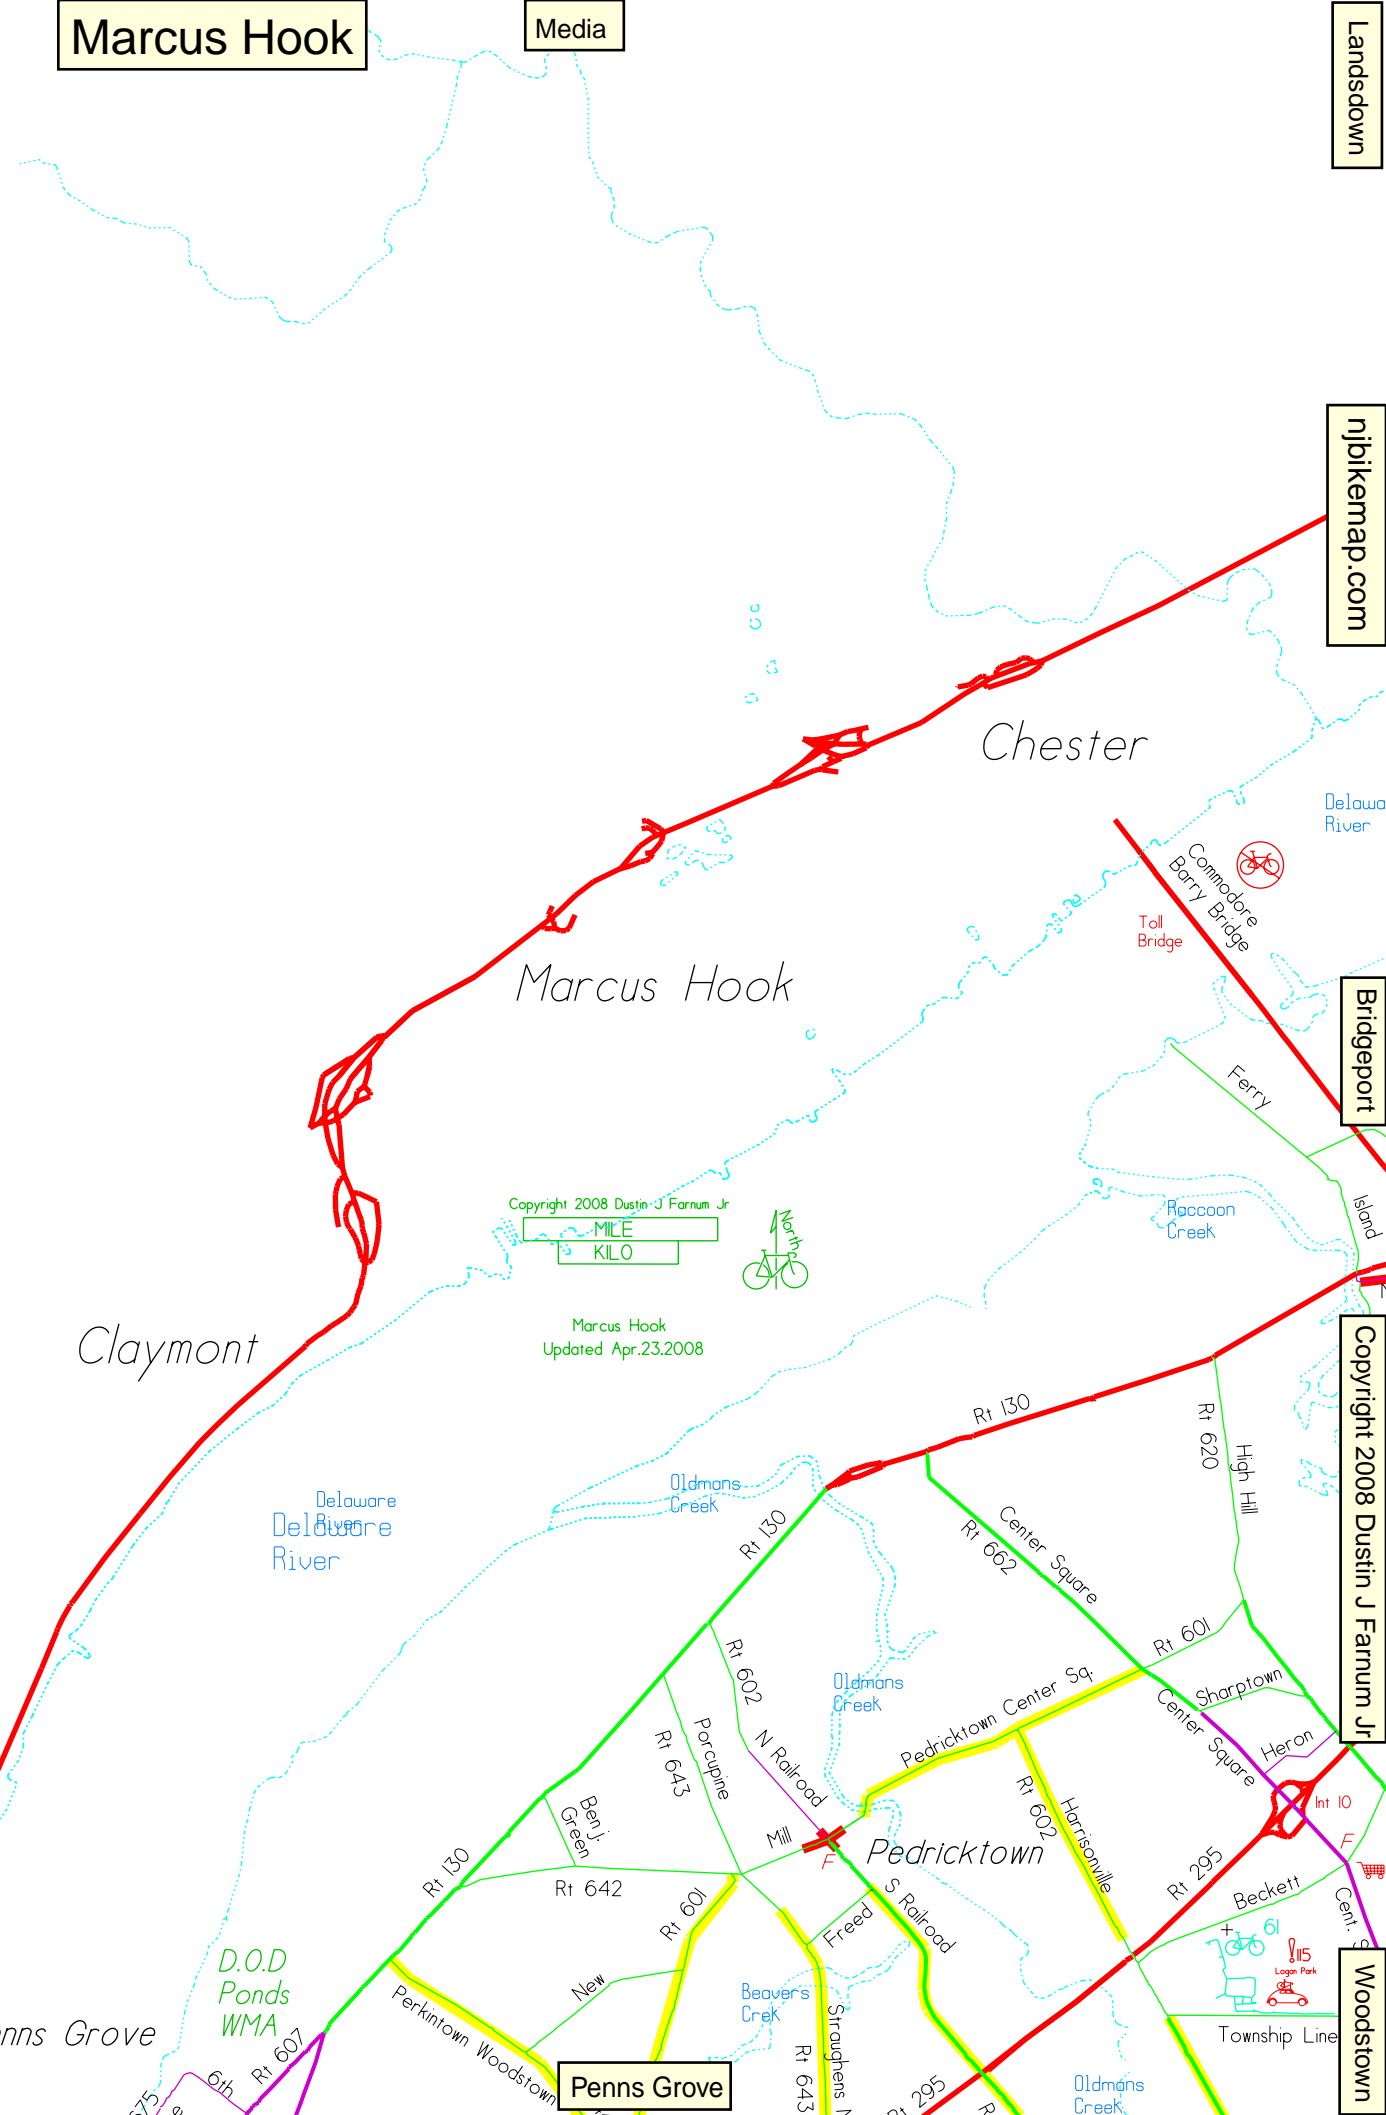

West Chester

Marcus Hook

Media

Landsdown

njbikemap.com

Wilmington North

Wilmington South

Bridgeport

Copyright 2008 Dustin J Farnum Jr

Woodstown

Copyright 2008 Dustin J Farnum Jr

MILE KILO

Marcus Hook Updated Apr.23.2008

Claymont

Delaware River

Chester

Marcus Hook

Pedricktown

Penns Grove

Penns Grove

Township Line