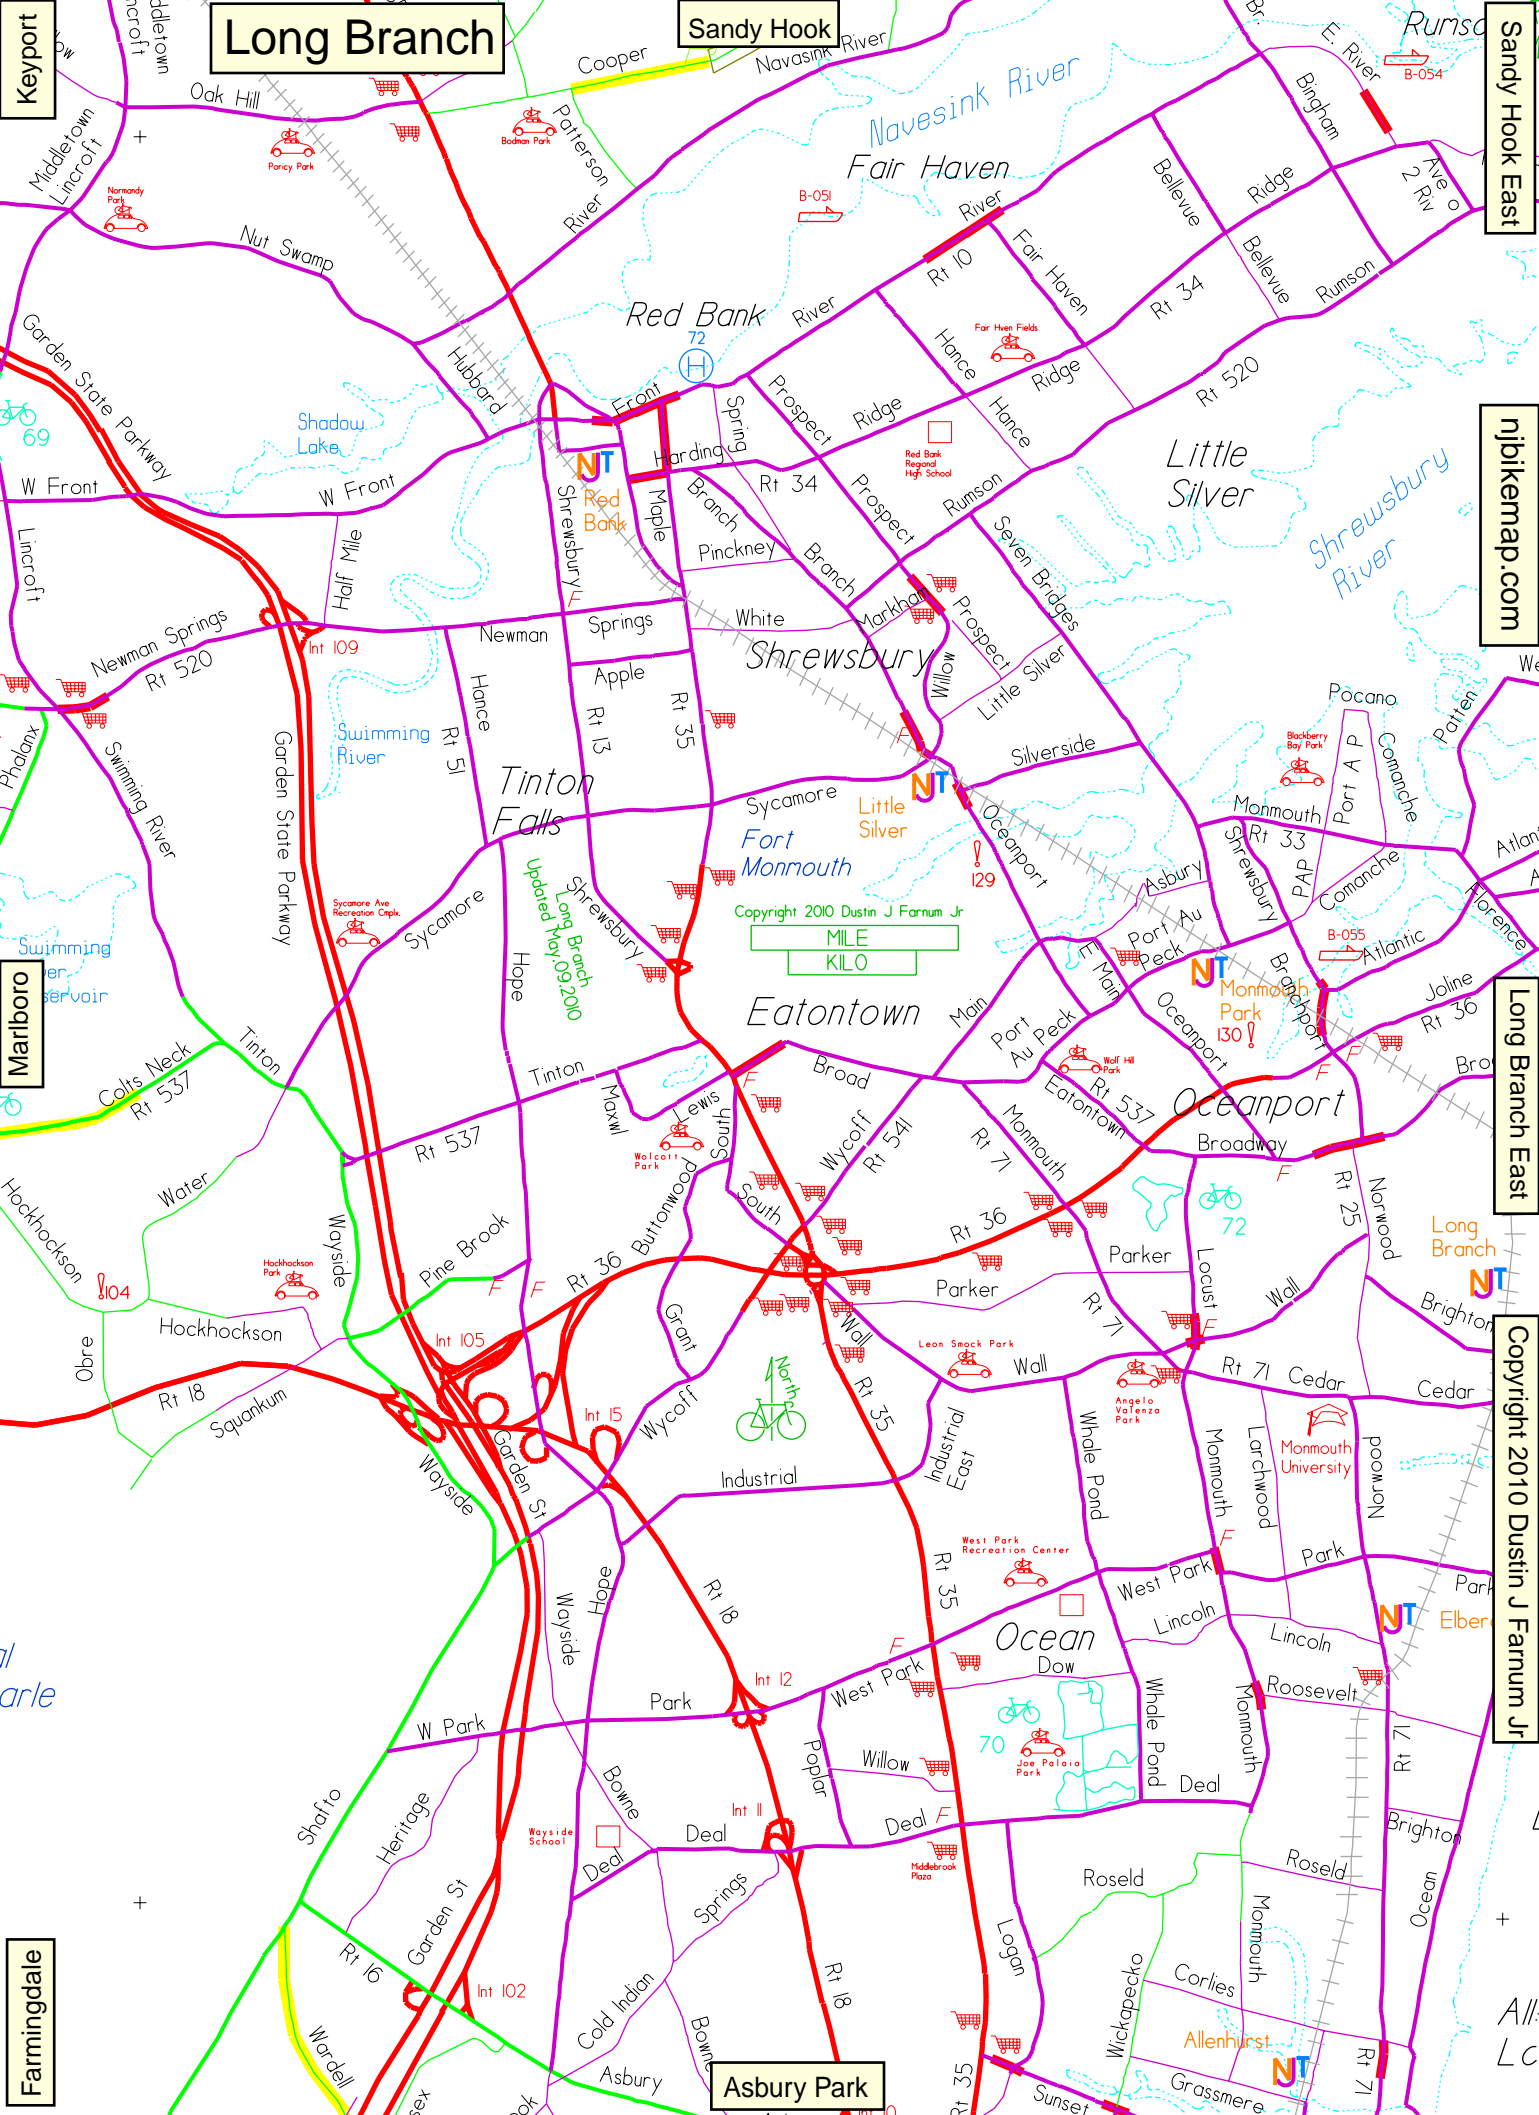

Long Branch

Sandy Hook

Sandy Hook East

njbikemap.com

Long Branch East

Copyright 2010 Dustin J Farnum Jr

Marlboro

Farmingdale

Asbury Park

Copyright 2010 Dustin J Farnum Jr

MILE

KILO

Updated May 09 2010