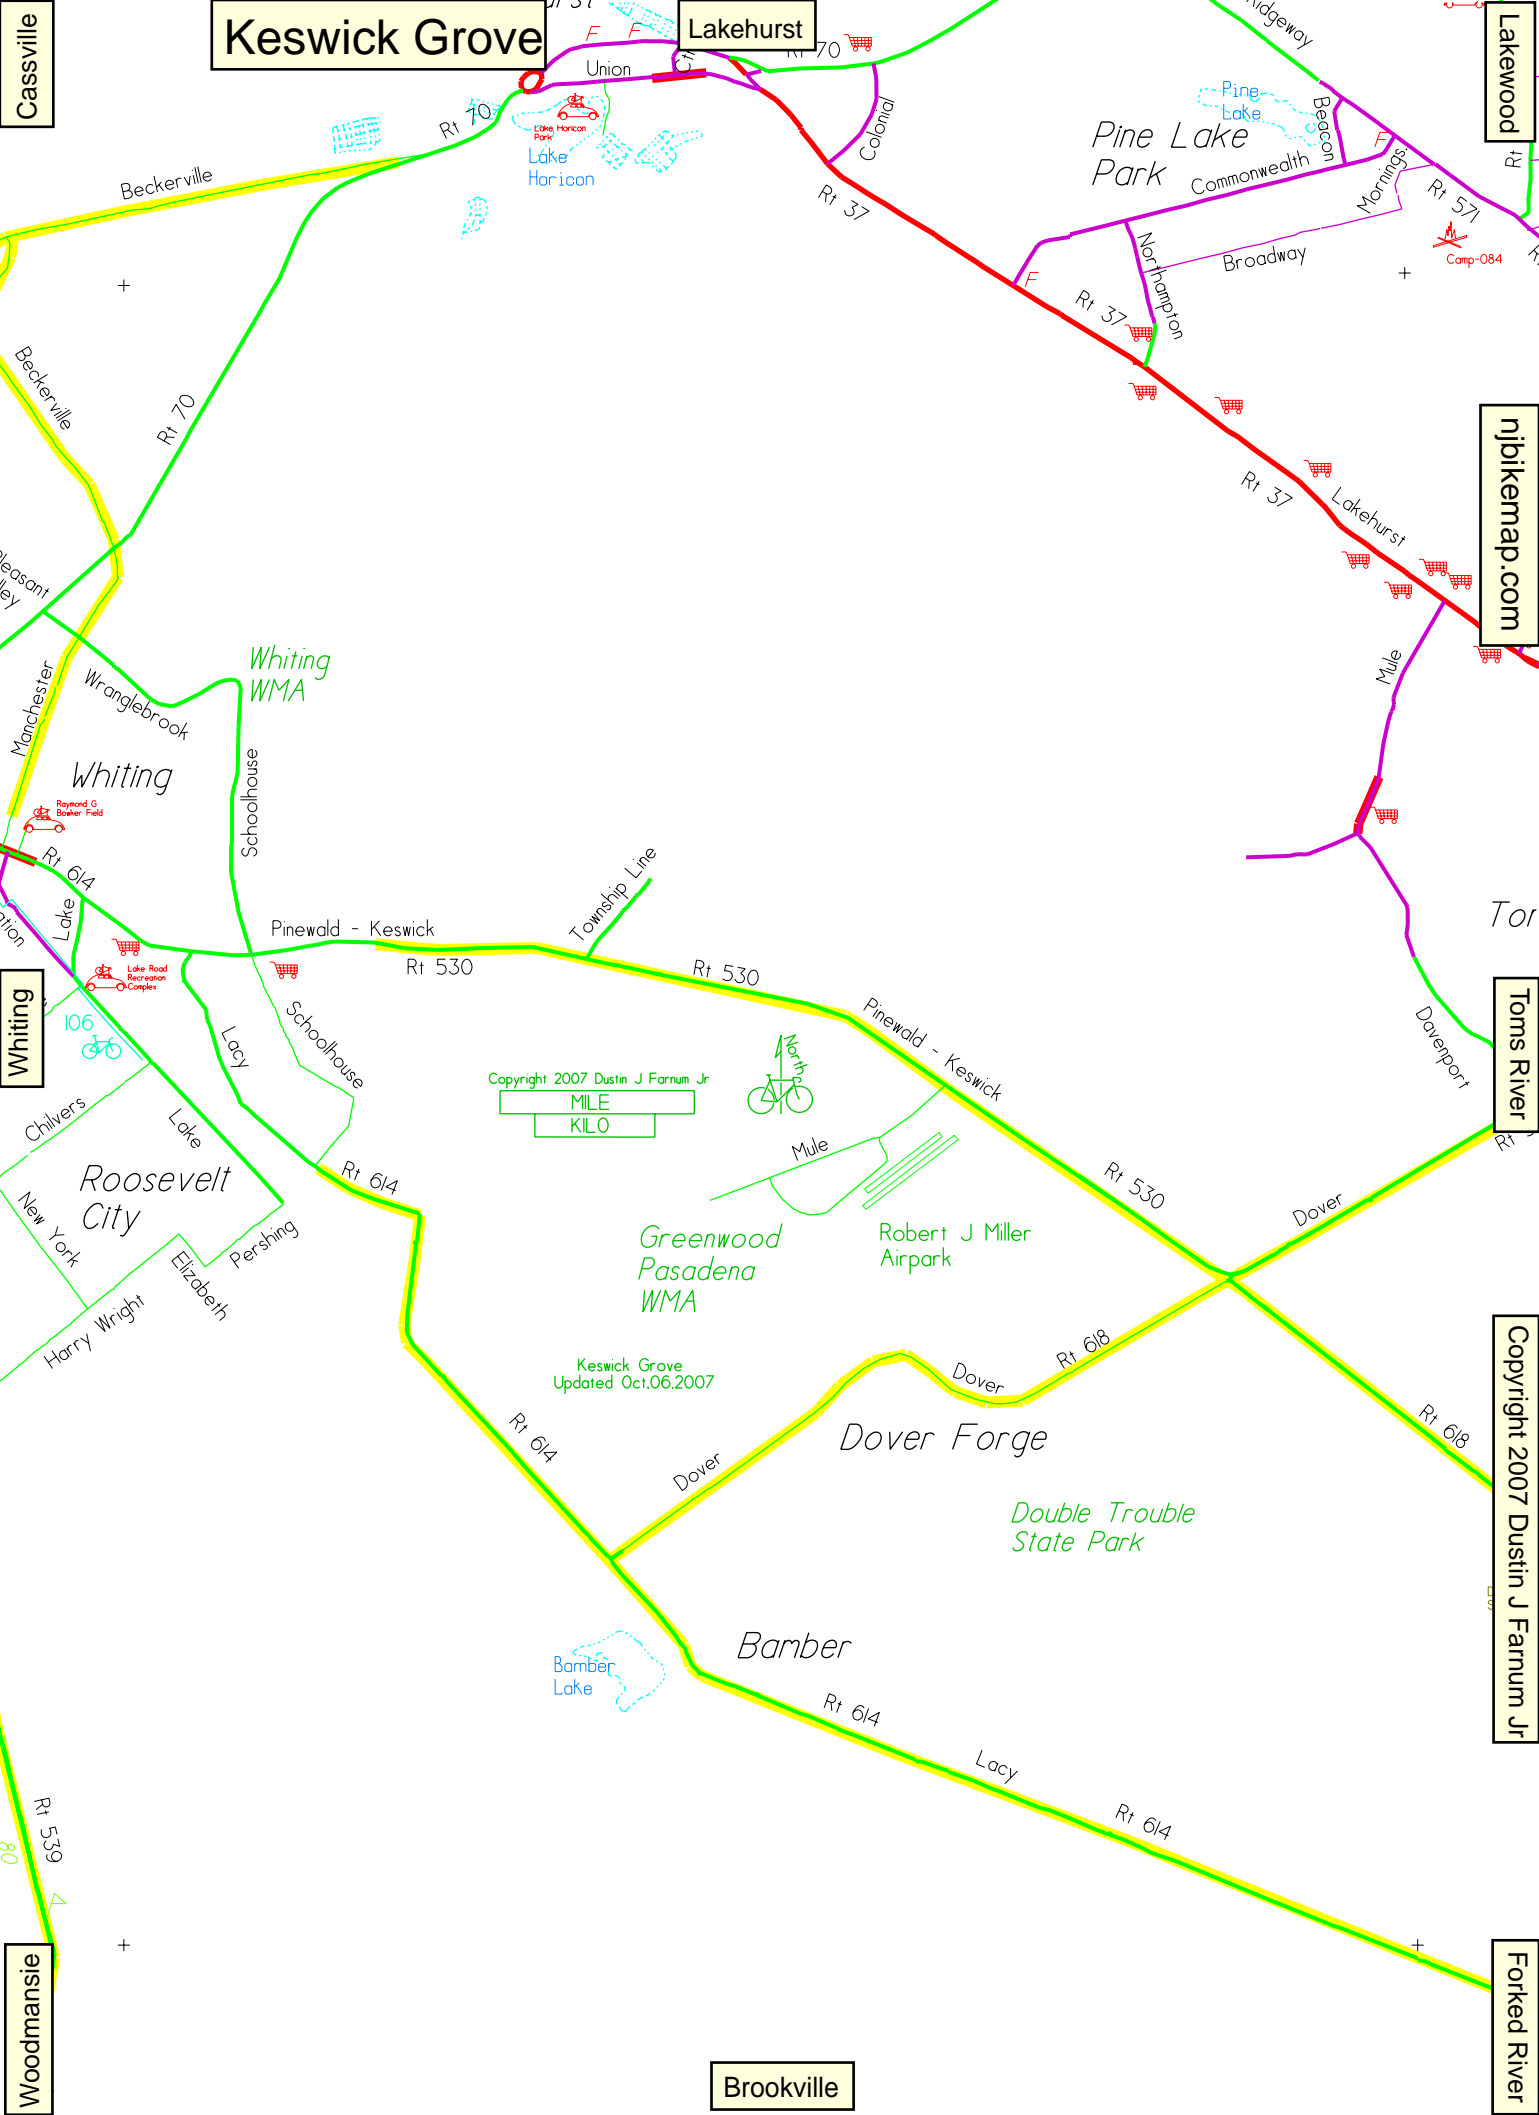

Keswick Grove

Cassville

Lakehurst

Lakewood

njbikemap.com

Toms River

Copyright 2007 Dustin J Farnum Jr

Forked River

Whiting
Rt 614

Roosevelt City
Rt 614

Woodmansie
Rt 539

Union
Rt 70

Colanid
Rt 37

Pinewald - Keswick
Rt 530

Pinewald - Keswick
Rt 530

Dover Forge
Rt 618

Mornings
Rt 571

Lakehurst
Rt 37

Doverport
Rt 618

Dover
Rt 618

Lacy
Rt 614

+

+

+

Beacon

Mornings

Lakehurst

Doverport

Dover

Lacy

+

+