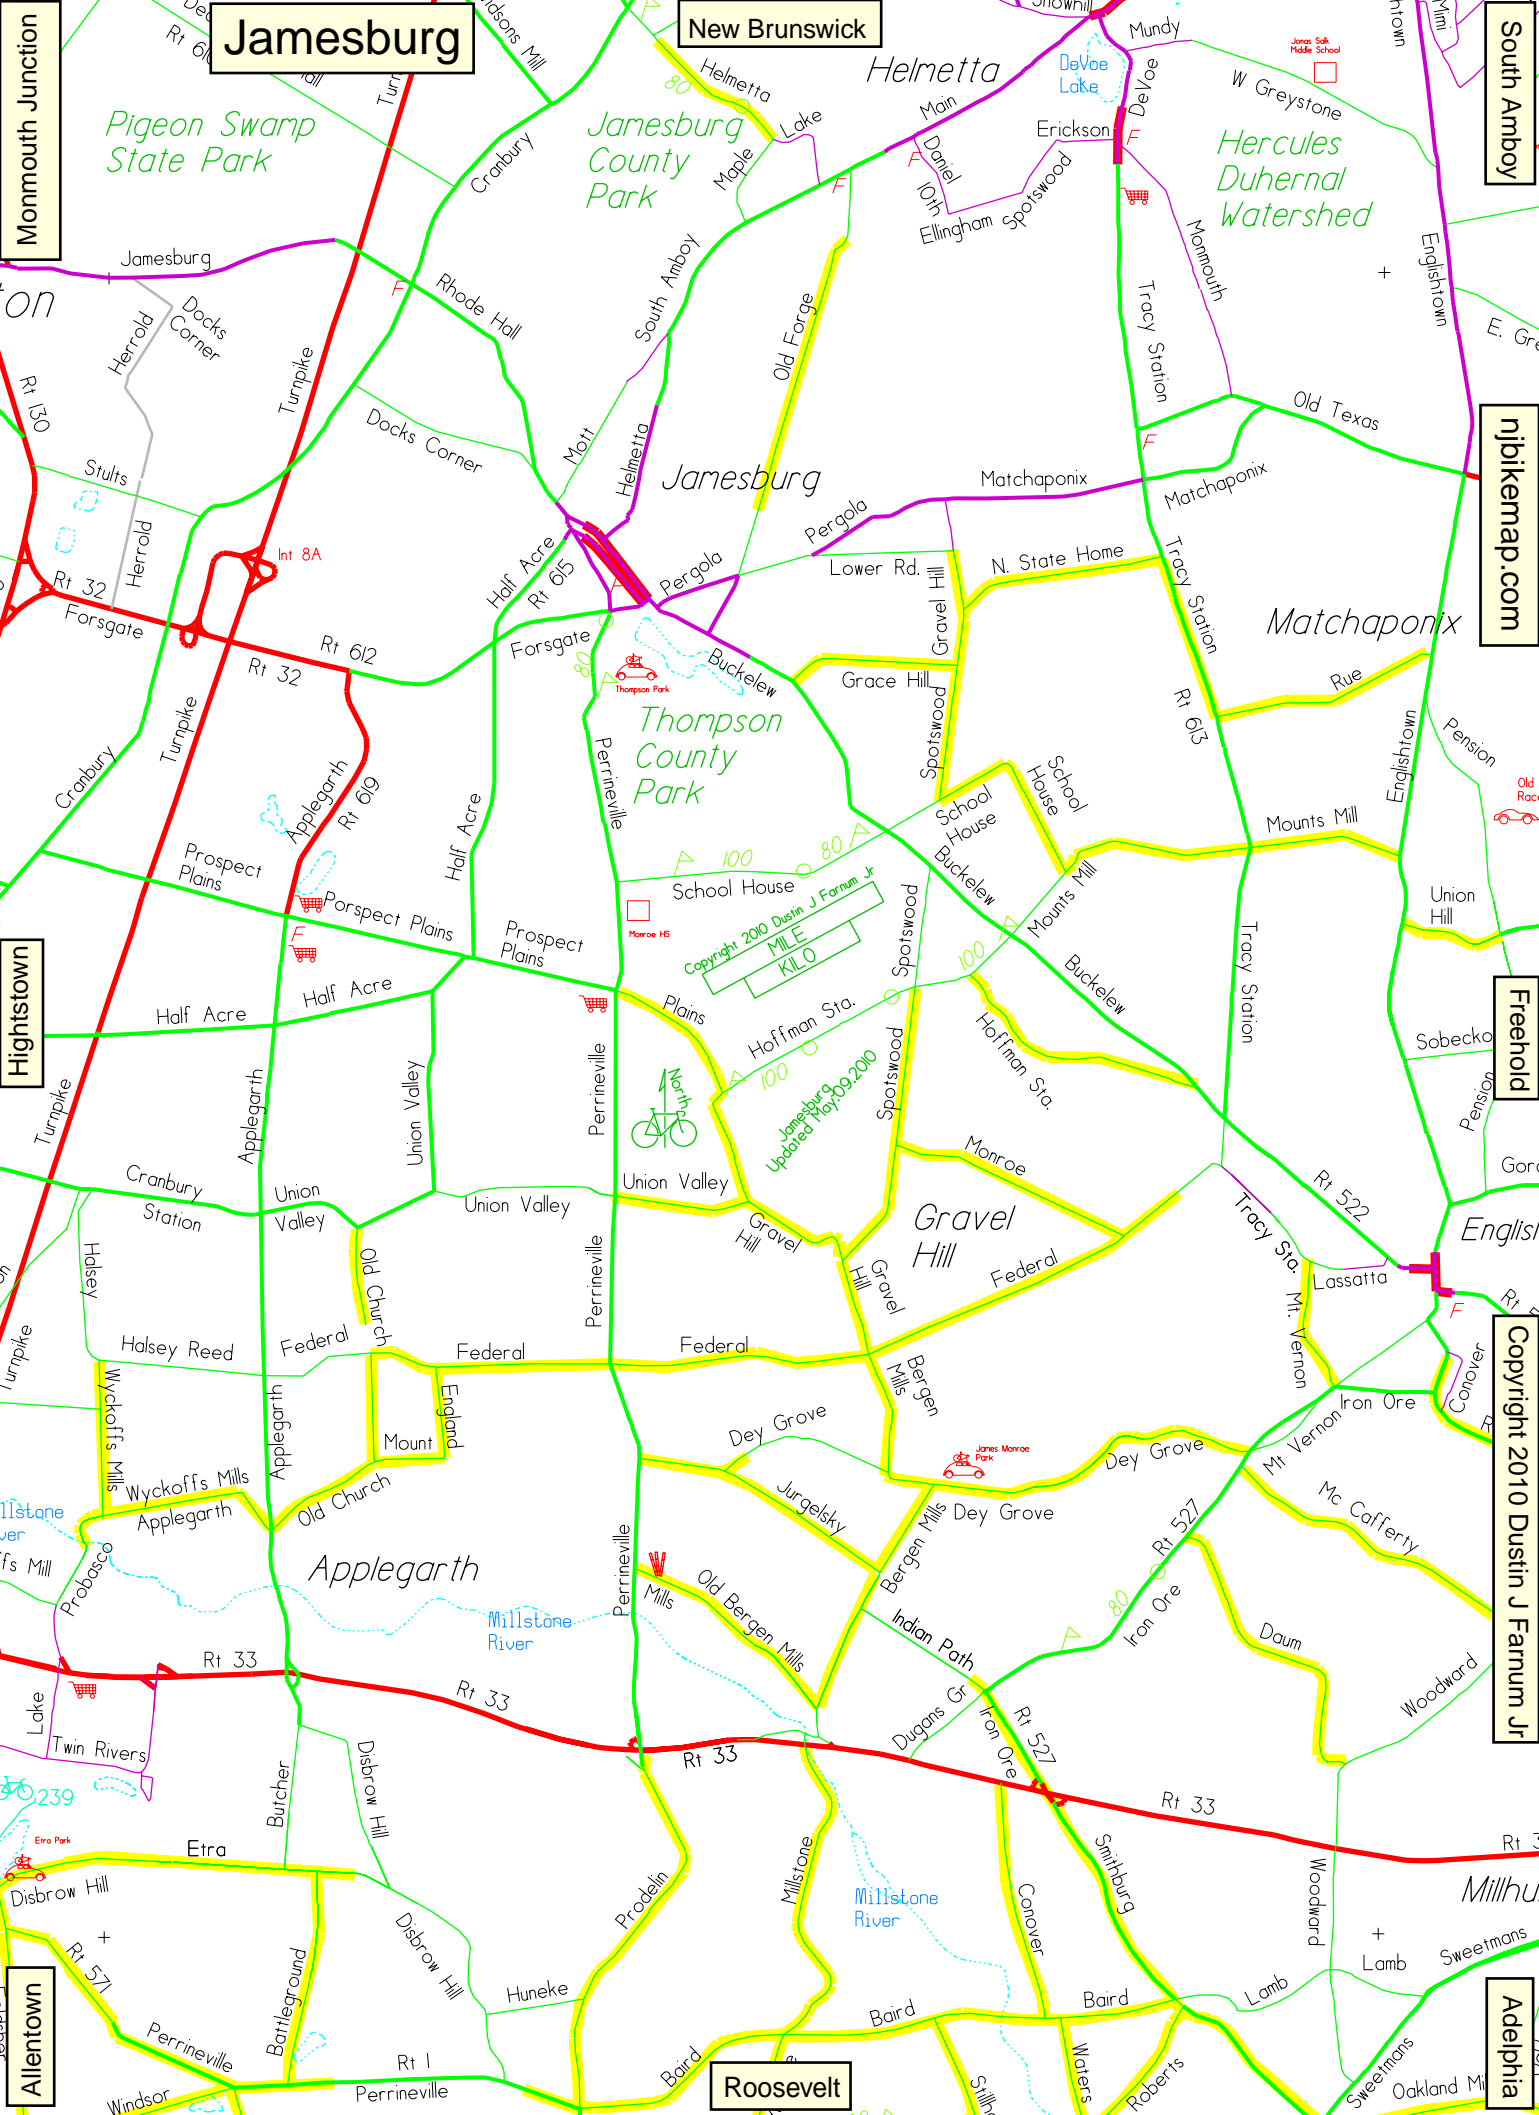

Jamesburg

New Brunswick

njbikemap.com

Copyright 2010 Dustin J Farnum Jr

Adelphia

Monmouth Junction

South Amboy

Hightstown

Freehold

Allentown

Roosevelt