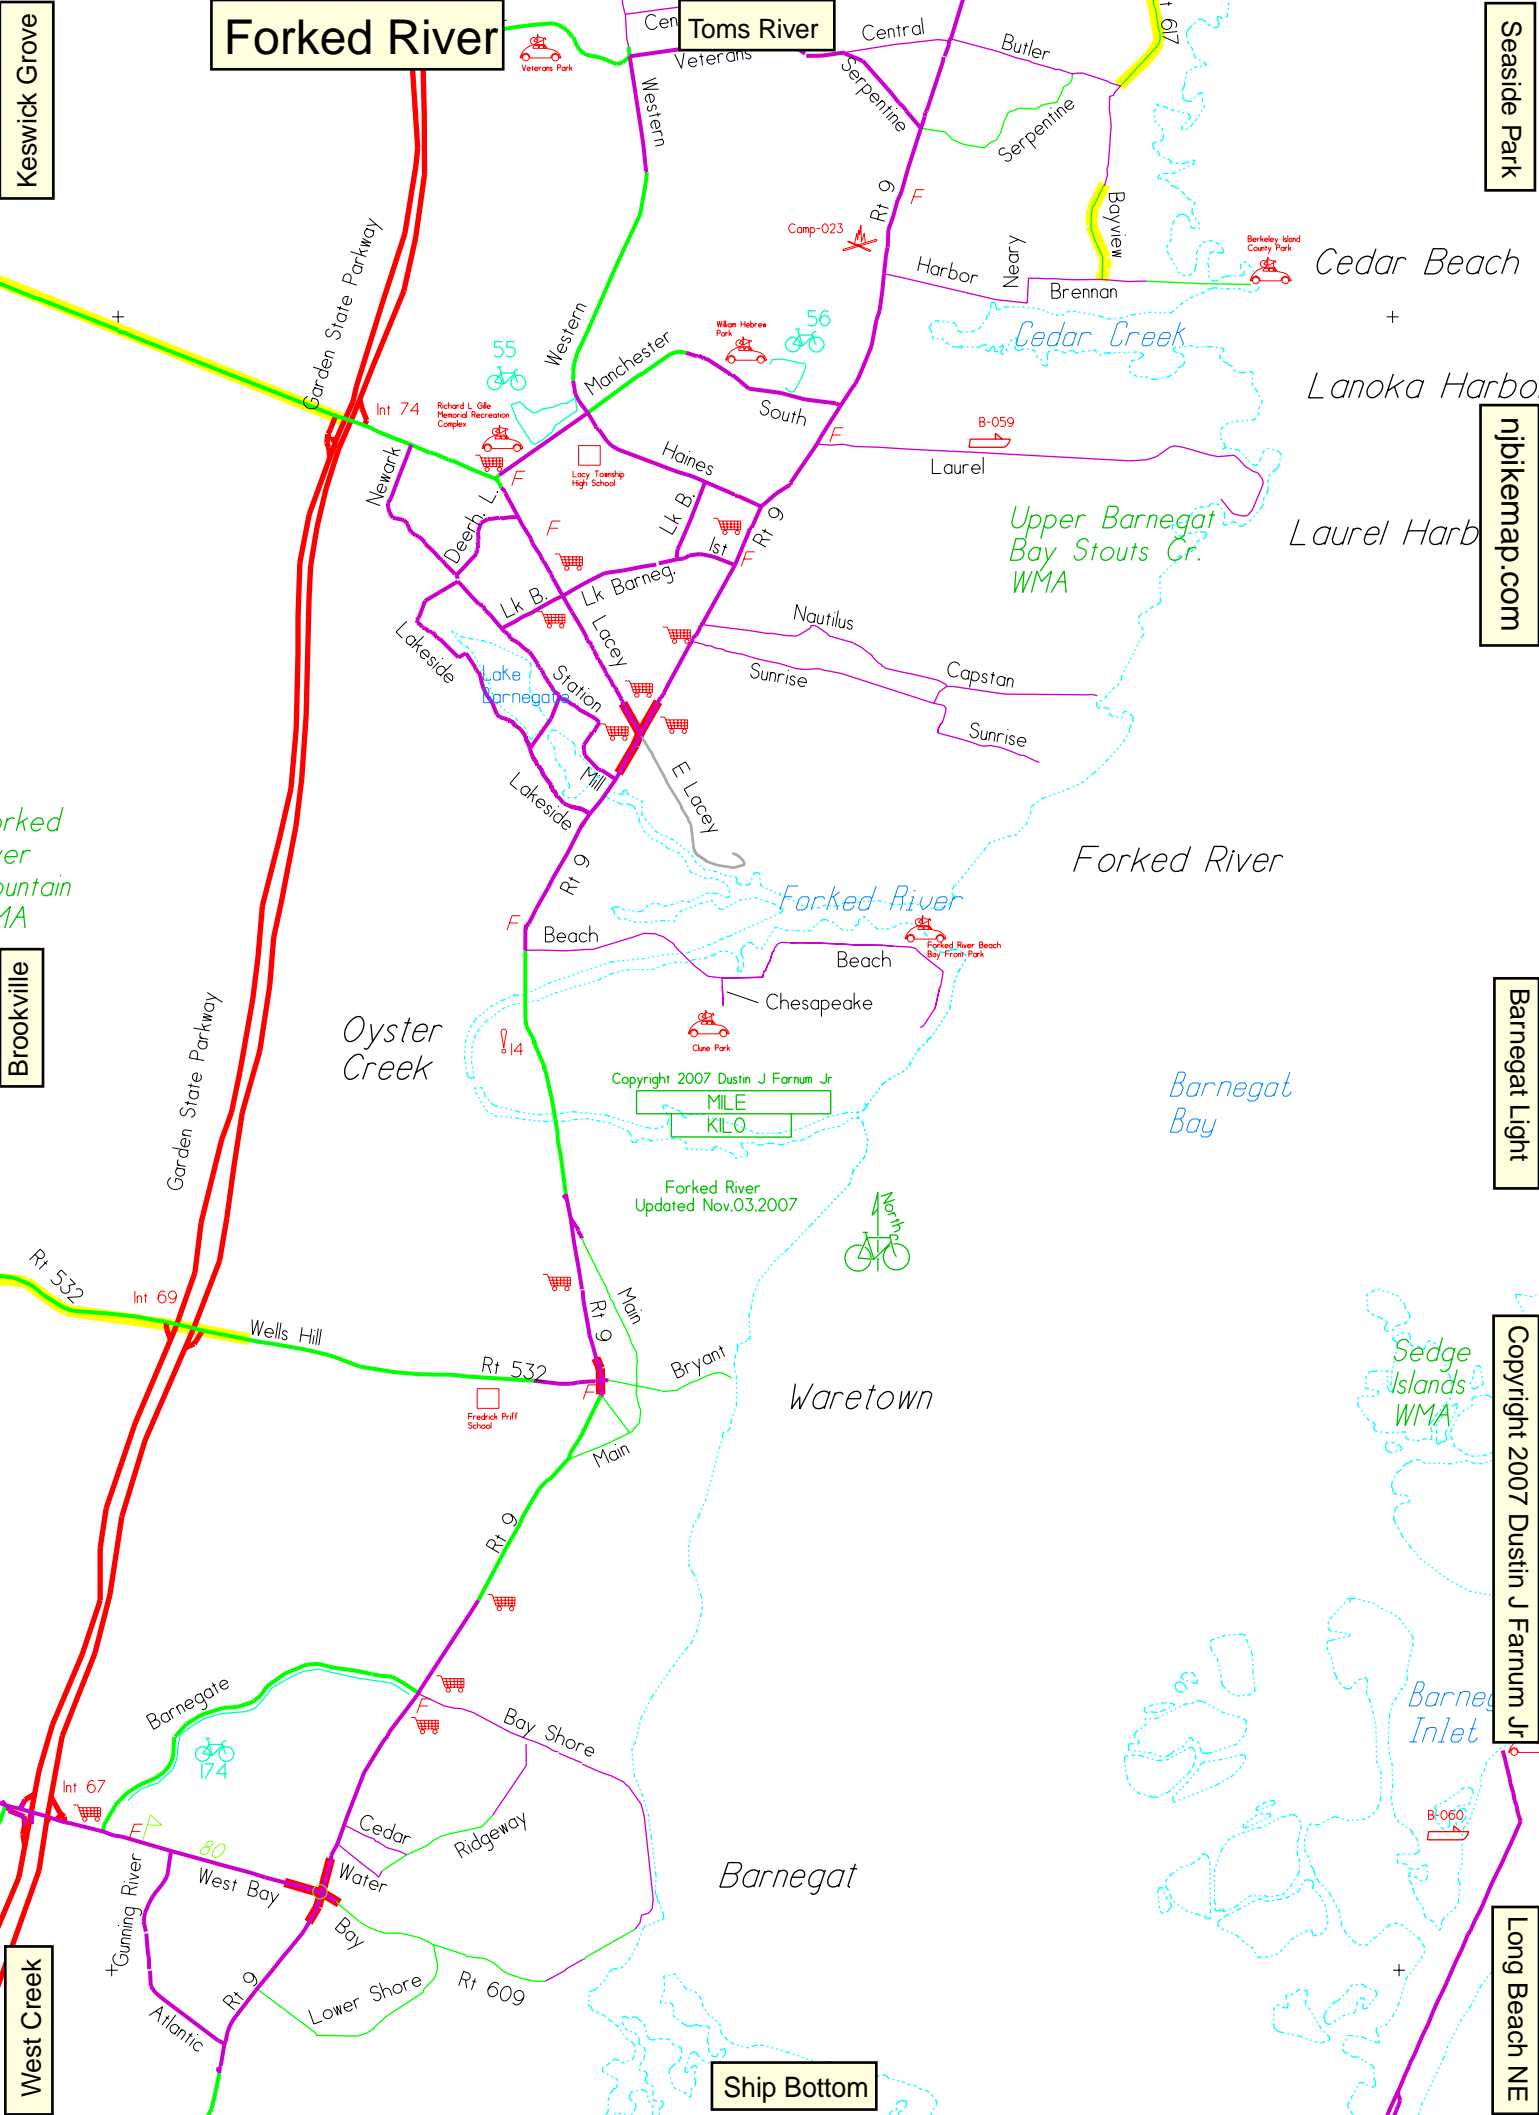

Forked River

Toms River

Keswick Grove

Seaside Park

Brookville

Barneget Light

West Creek

Long Beach NE

Ship Bottom

njbikemap.com

Copyright 2007 Dustin J Farnum Jr