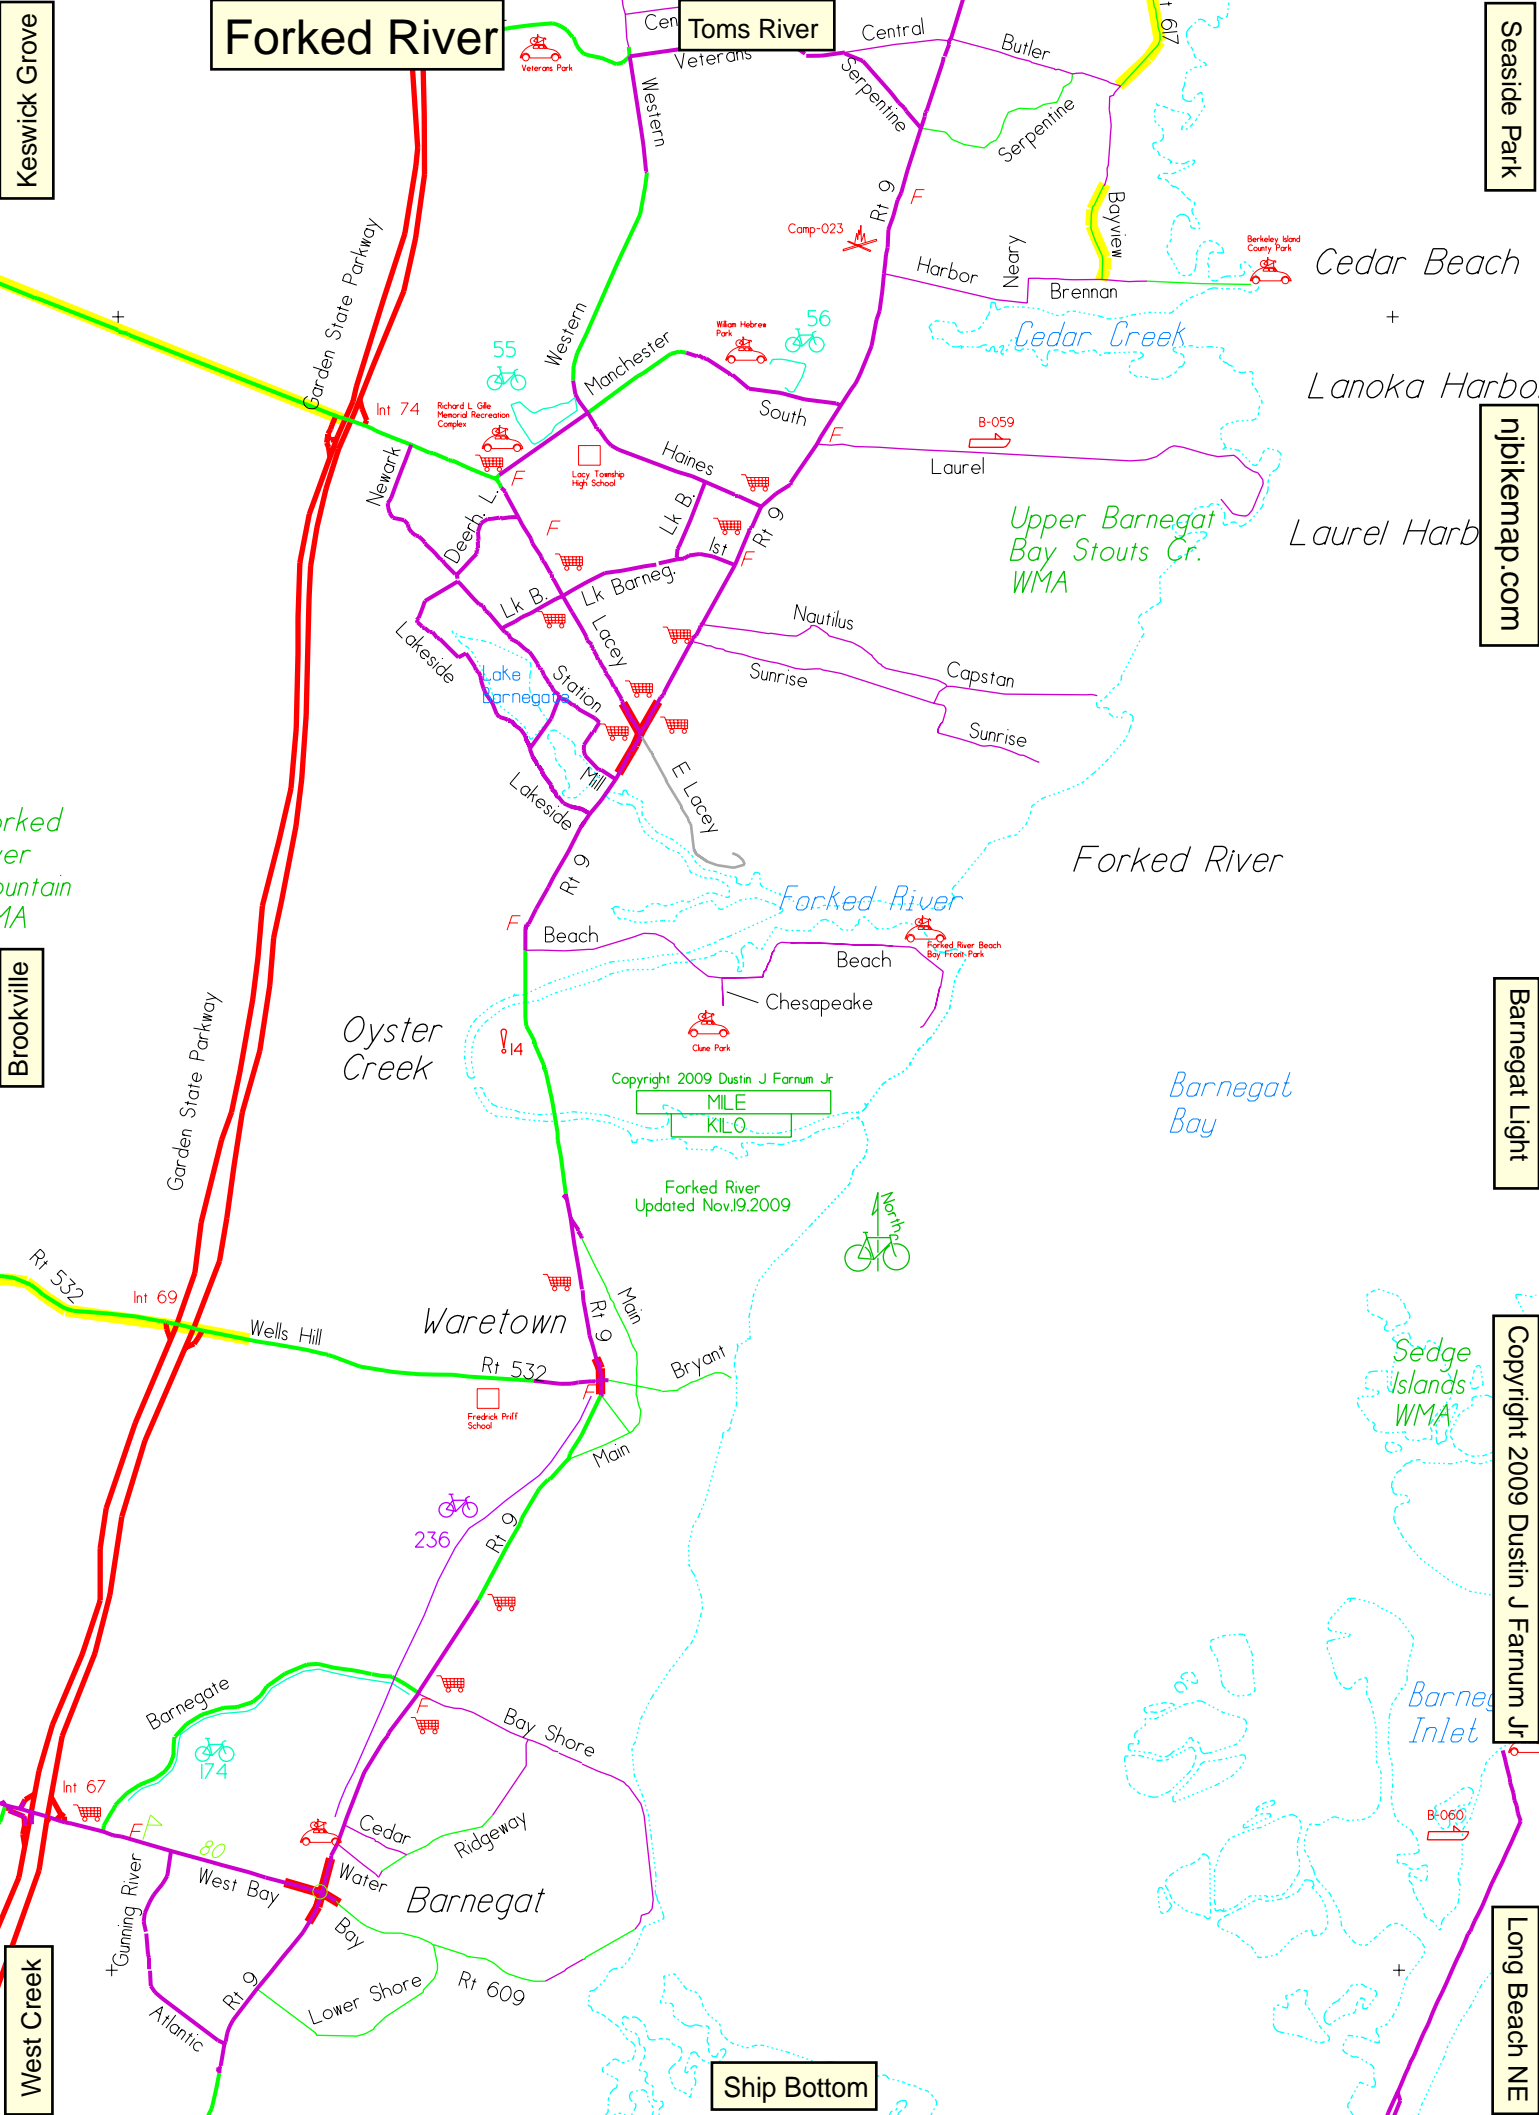

# Forked River

# Toms River

Keswick Grove

Seaside Park

Brookville

Barnegat Light

West Creek

Long Beach NE

Ship Bottom

Cedar Beach

Lanoka Harbo

Laurel Harb

Forked River

Barnegat Bay

Sedge Islands WMA

Barnegat Inlet

Garden State Parkway