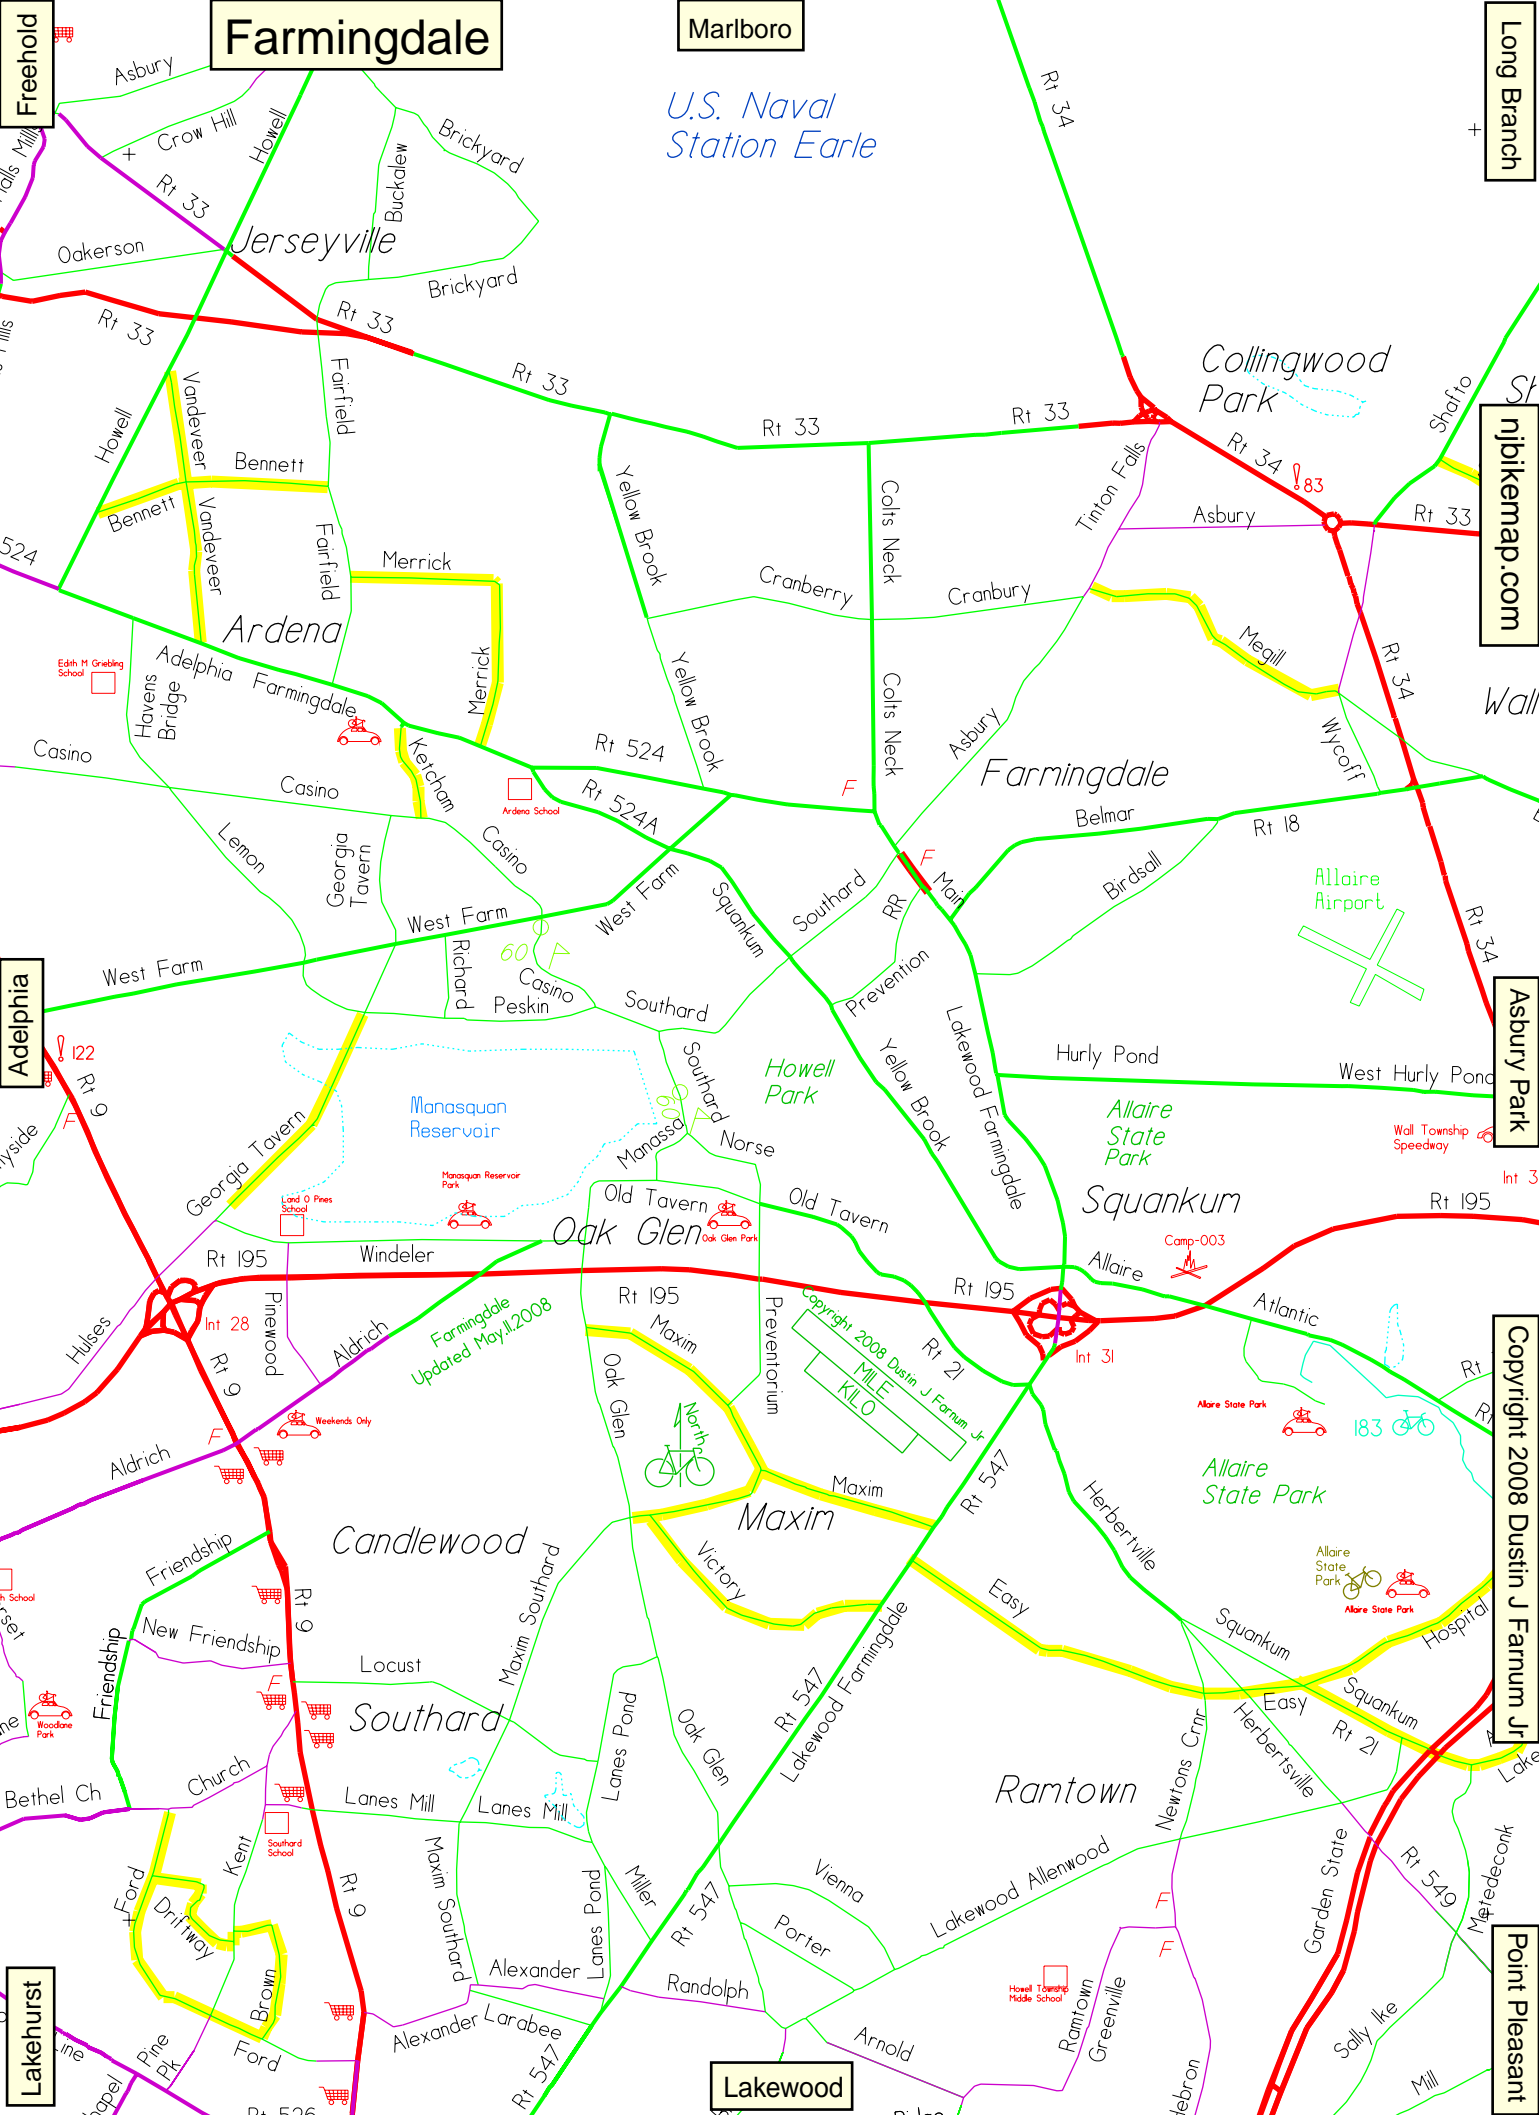

Farmingdale

Marlboro

Long Branch

U.S. Naval Station Earle

njbikemap.com

Asbury Park

Copyright 2008 Dustin J Farnum Jr

Point Pleasant

Freehold

Adelphia

Lakehurst

Lakewood