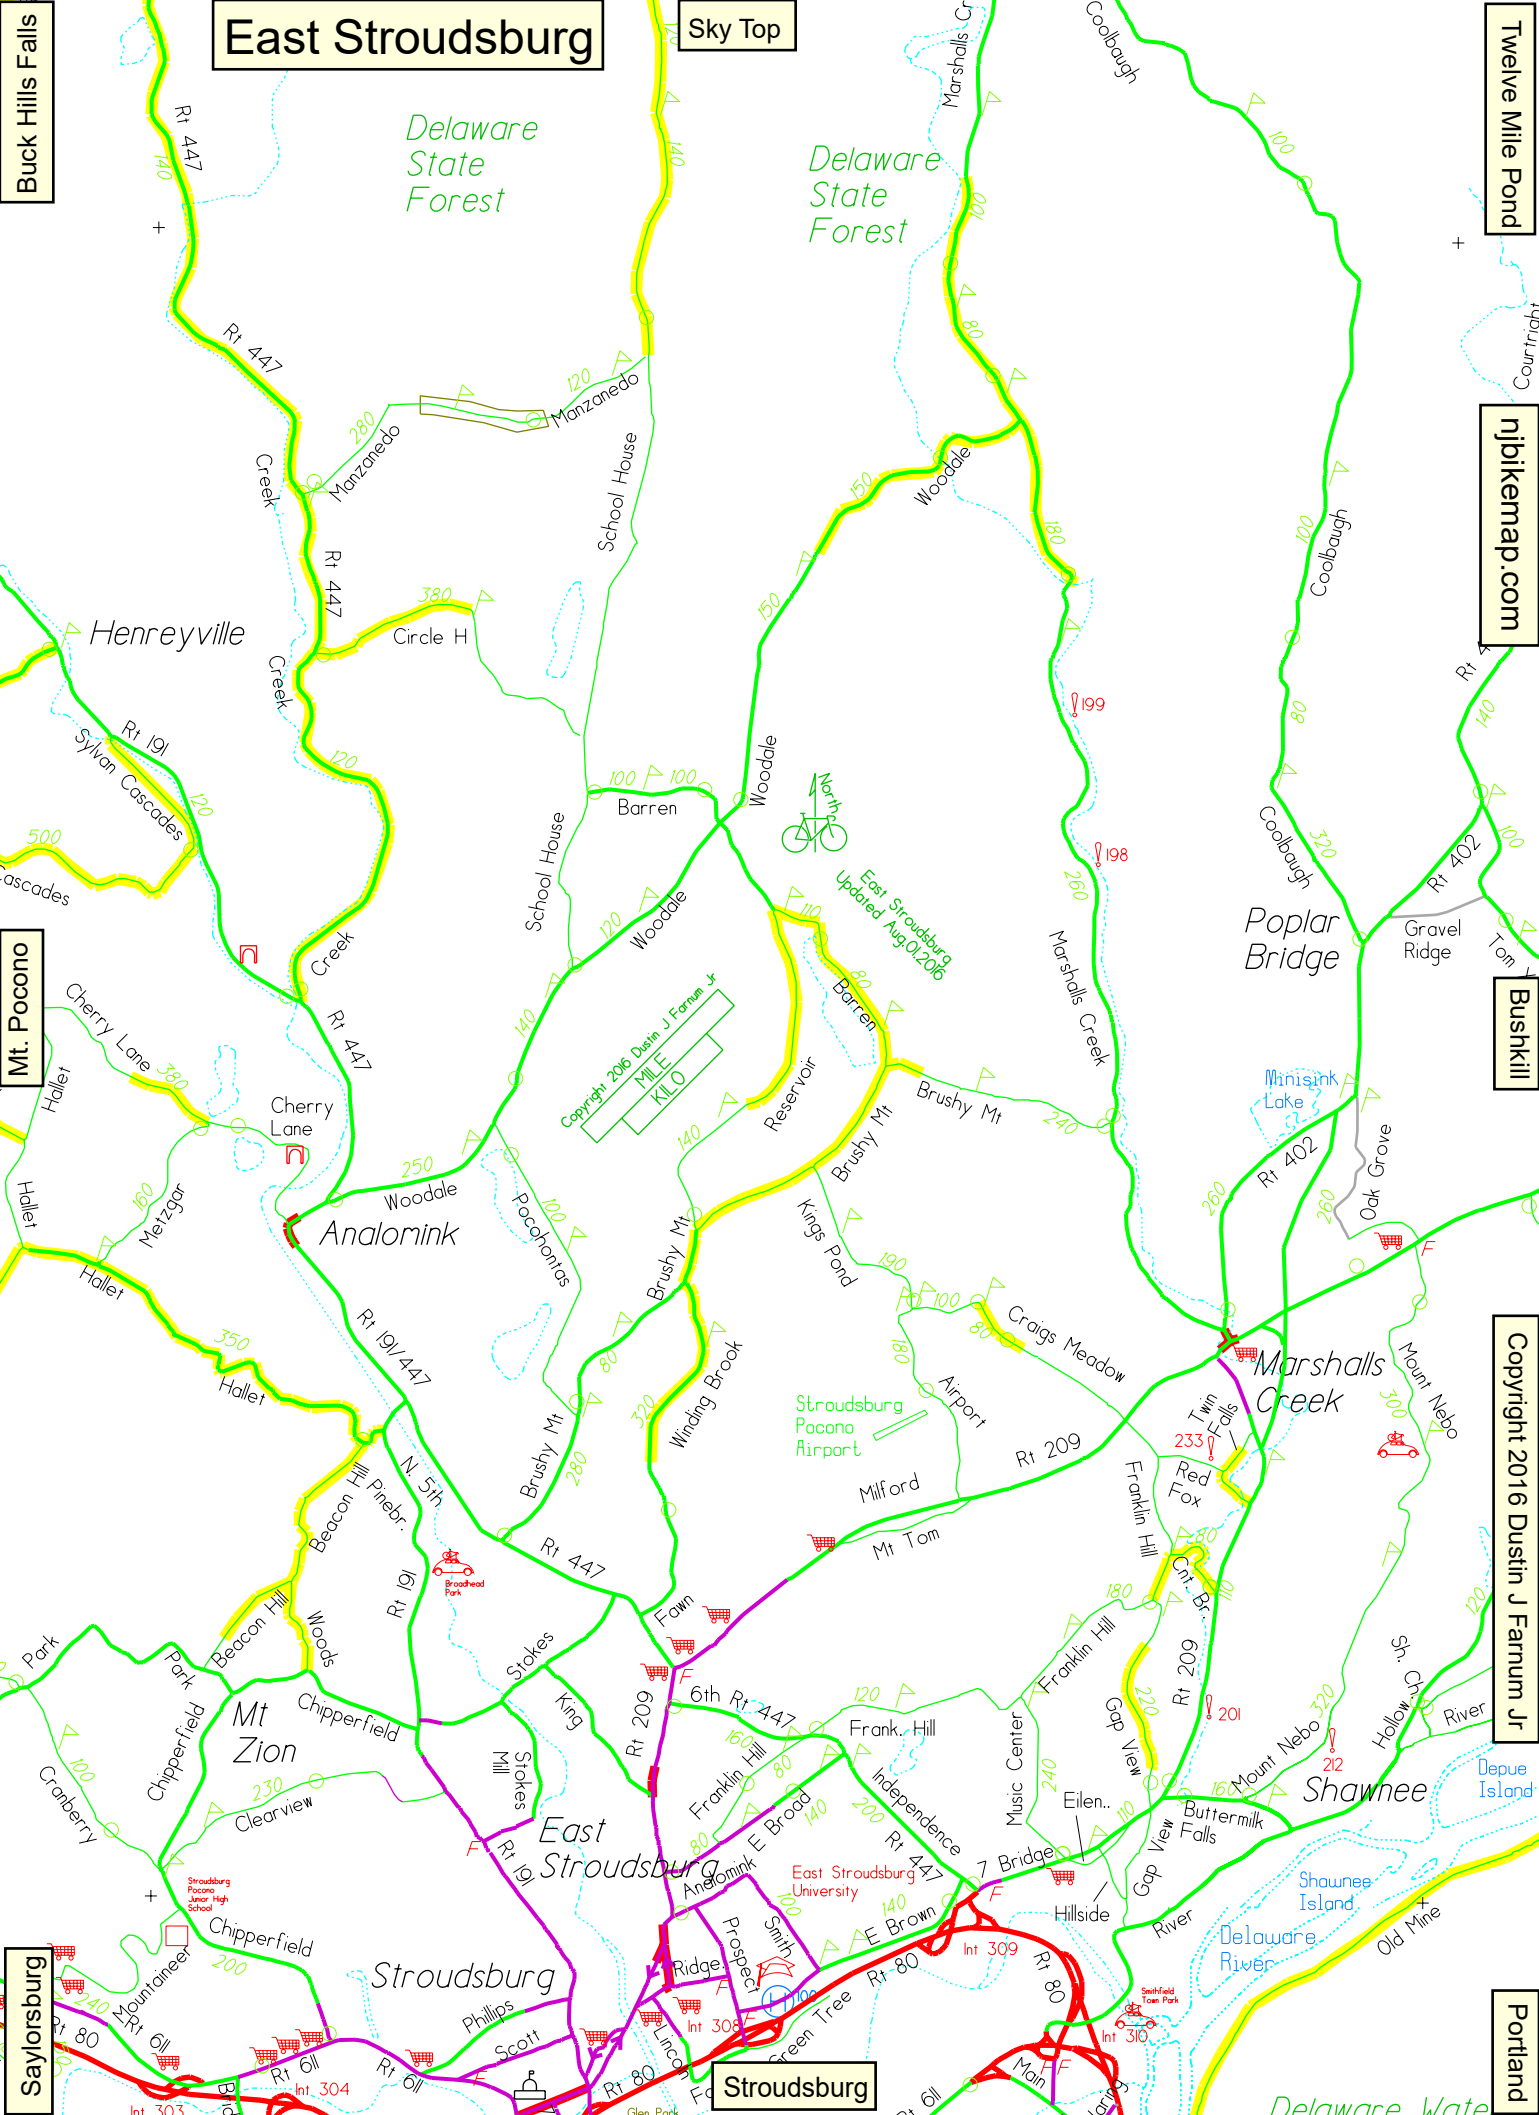

# East Stroudsburg

Sky Top

Buck Hills Falls

Twelve Mile Pond

njbikemap.com

Bushkill

Copyright 2016 Dustin J Farnum Jr

Portland

Mt. Pocono

Saylorsburg

Delaware State Forest

Delaware State Forest

Henreyville

Poplar Bridge

Analomink

Marshalls Creek

Mt Zion

East Stroudsburg

Shawnee

Stroudsburg

Stroudsburg

Delaware Water