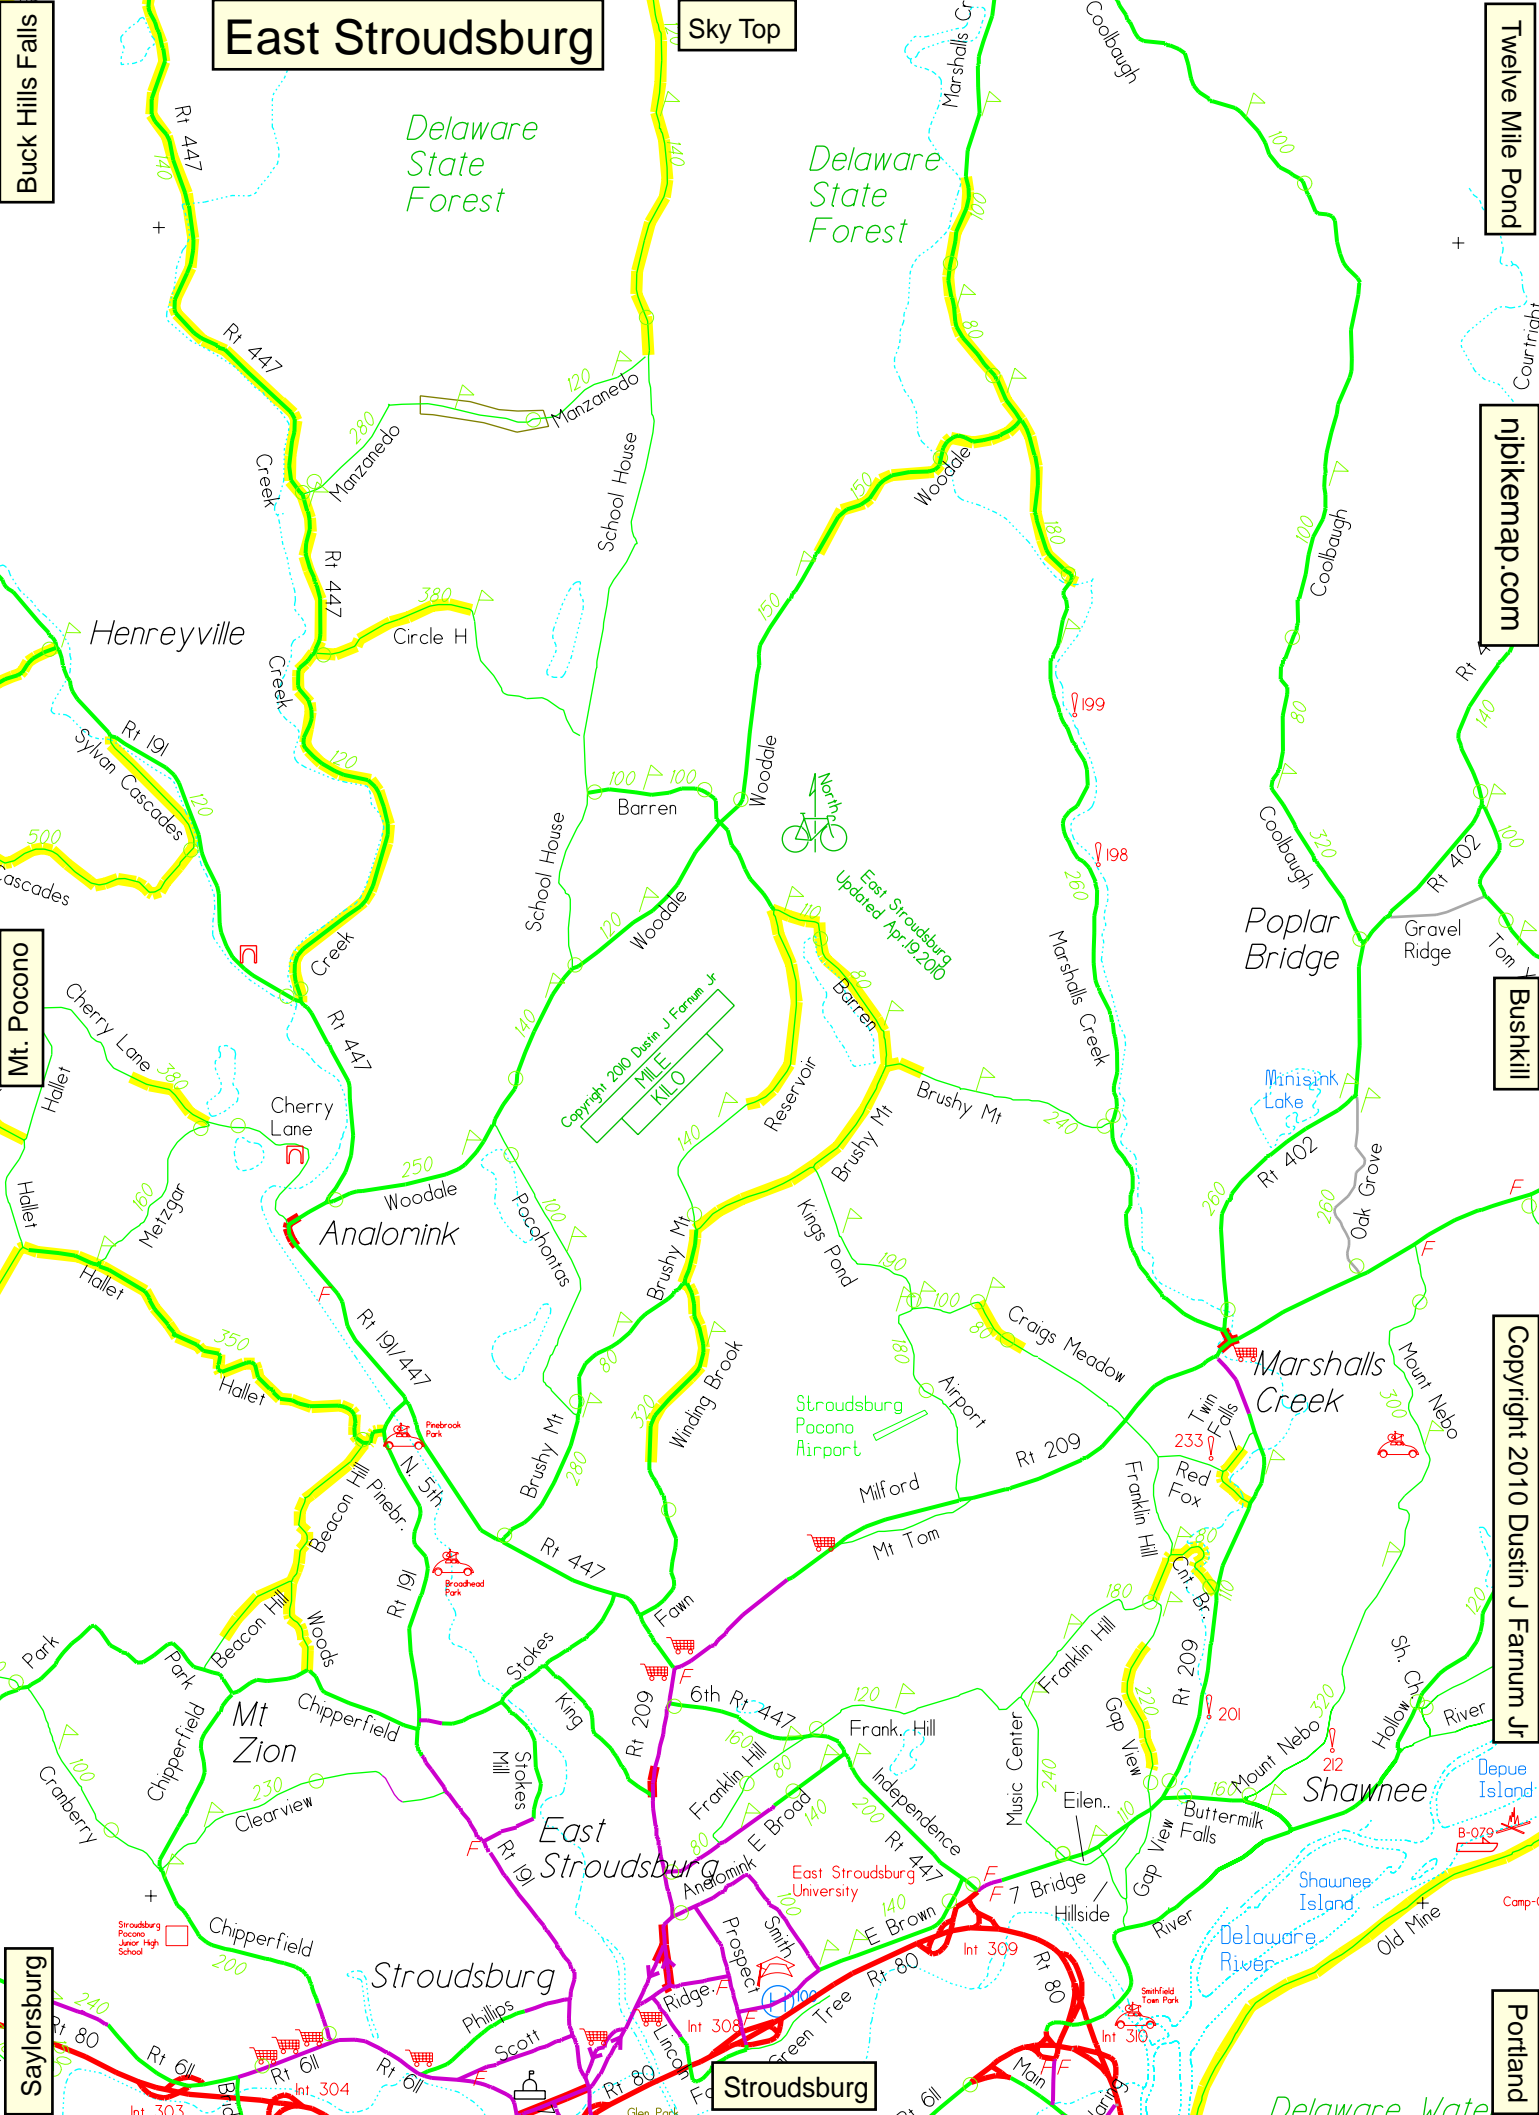

East Stroudsburg

Sky Top

Buck Hills Falls

Twelve Mile Pond

njbikemap.com

Bushkill

Copyright 2010 Dustin J Farnum Jr

Portland

Mt. Pocono

Saylorsburg

Stroudsburg

Poplar Bridge

Marshalls Creek

Shawnee

Delaware State Forest

Delaware State Forest