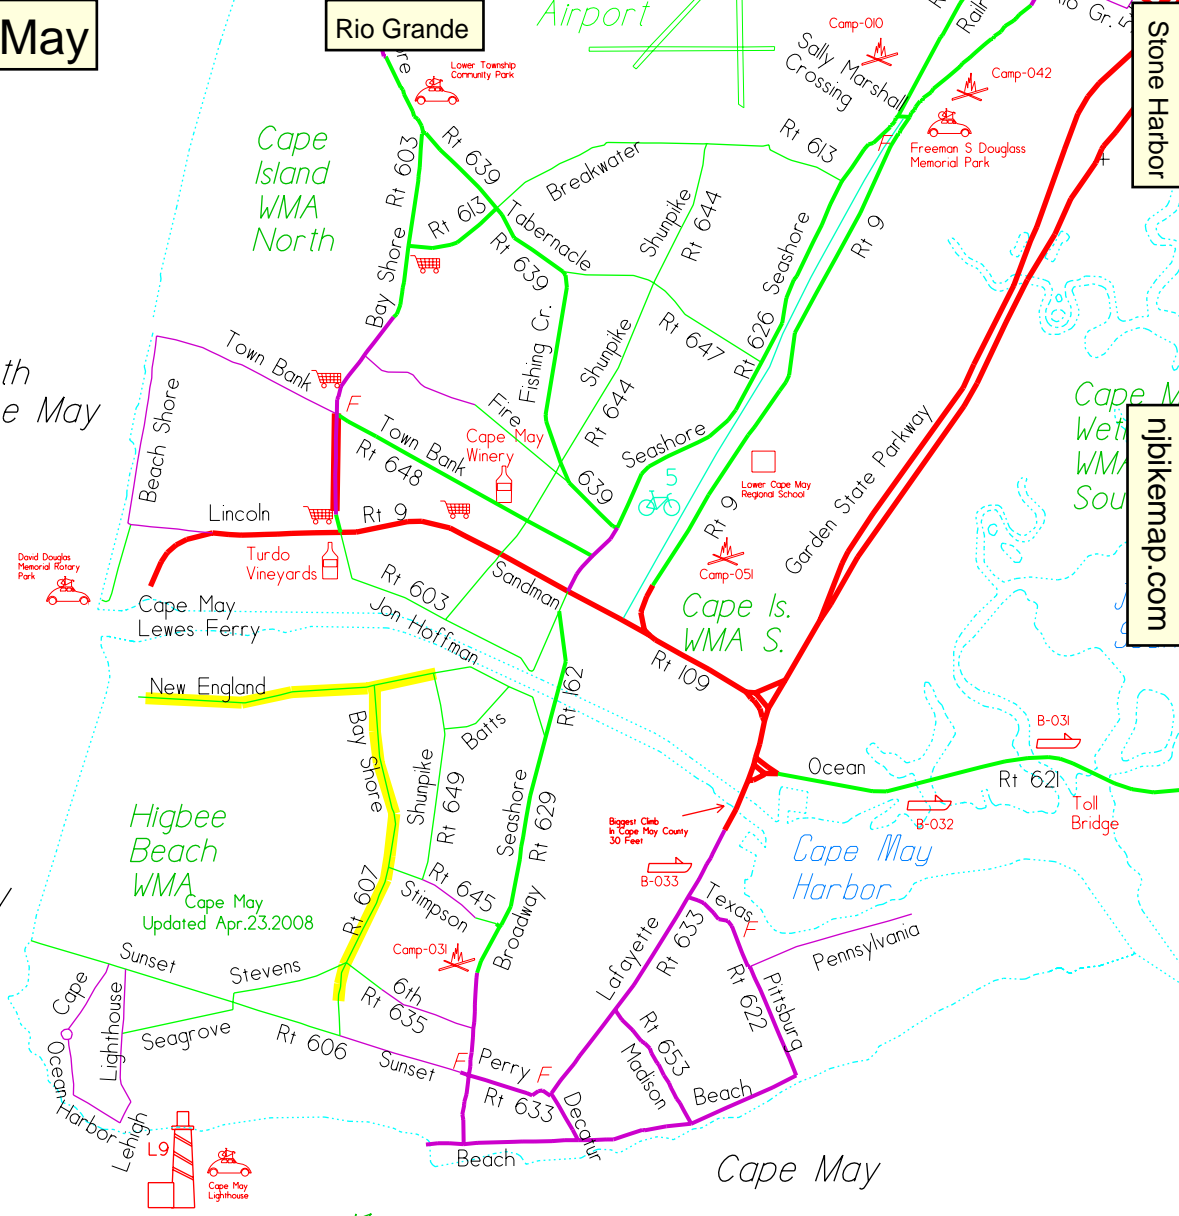

Cape May

Rio Grande

Airport

Stone Harbor

njbikemap.com

Delaware Bay

North Cape May

Cape May Point

Higbee Beach WMA
Cape May
Updated Apr.23.2008

Cape May Harbor

Cape May

Atlantic Ocean

Copyright 2008 Dustin J Farnum Jr

MILE
KILO

Copyright 2008 Dustin J Farnum Jr