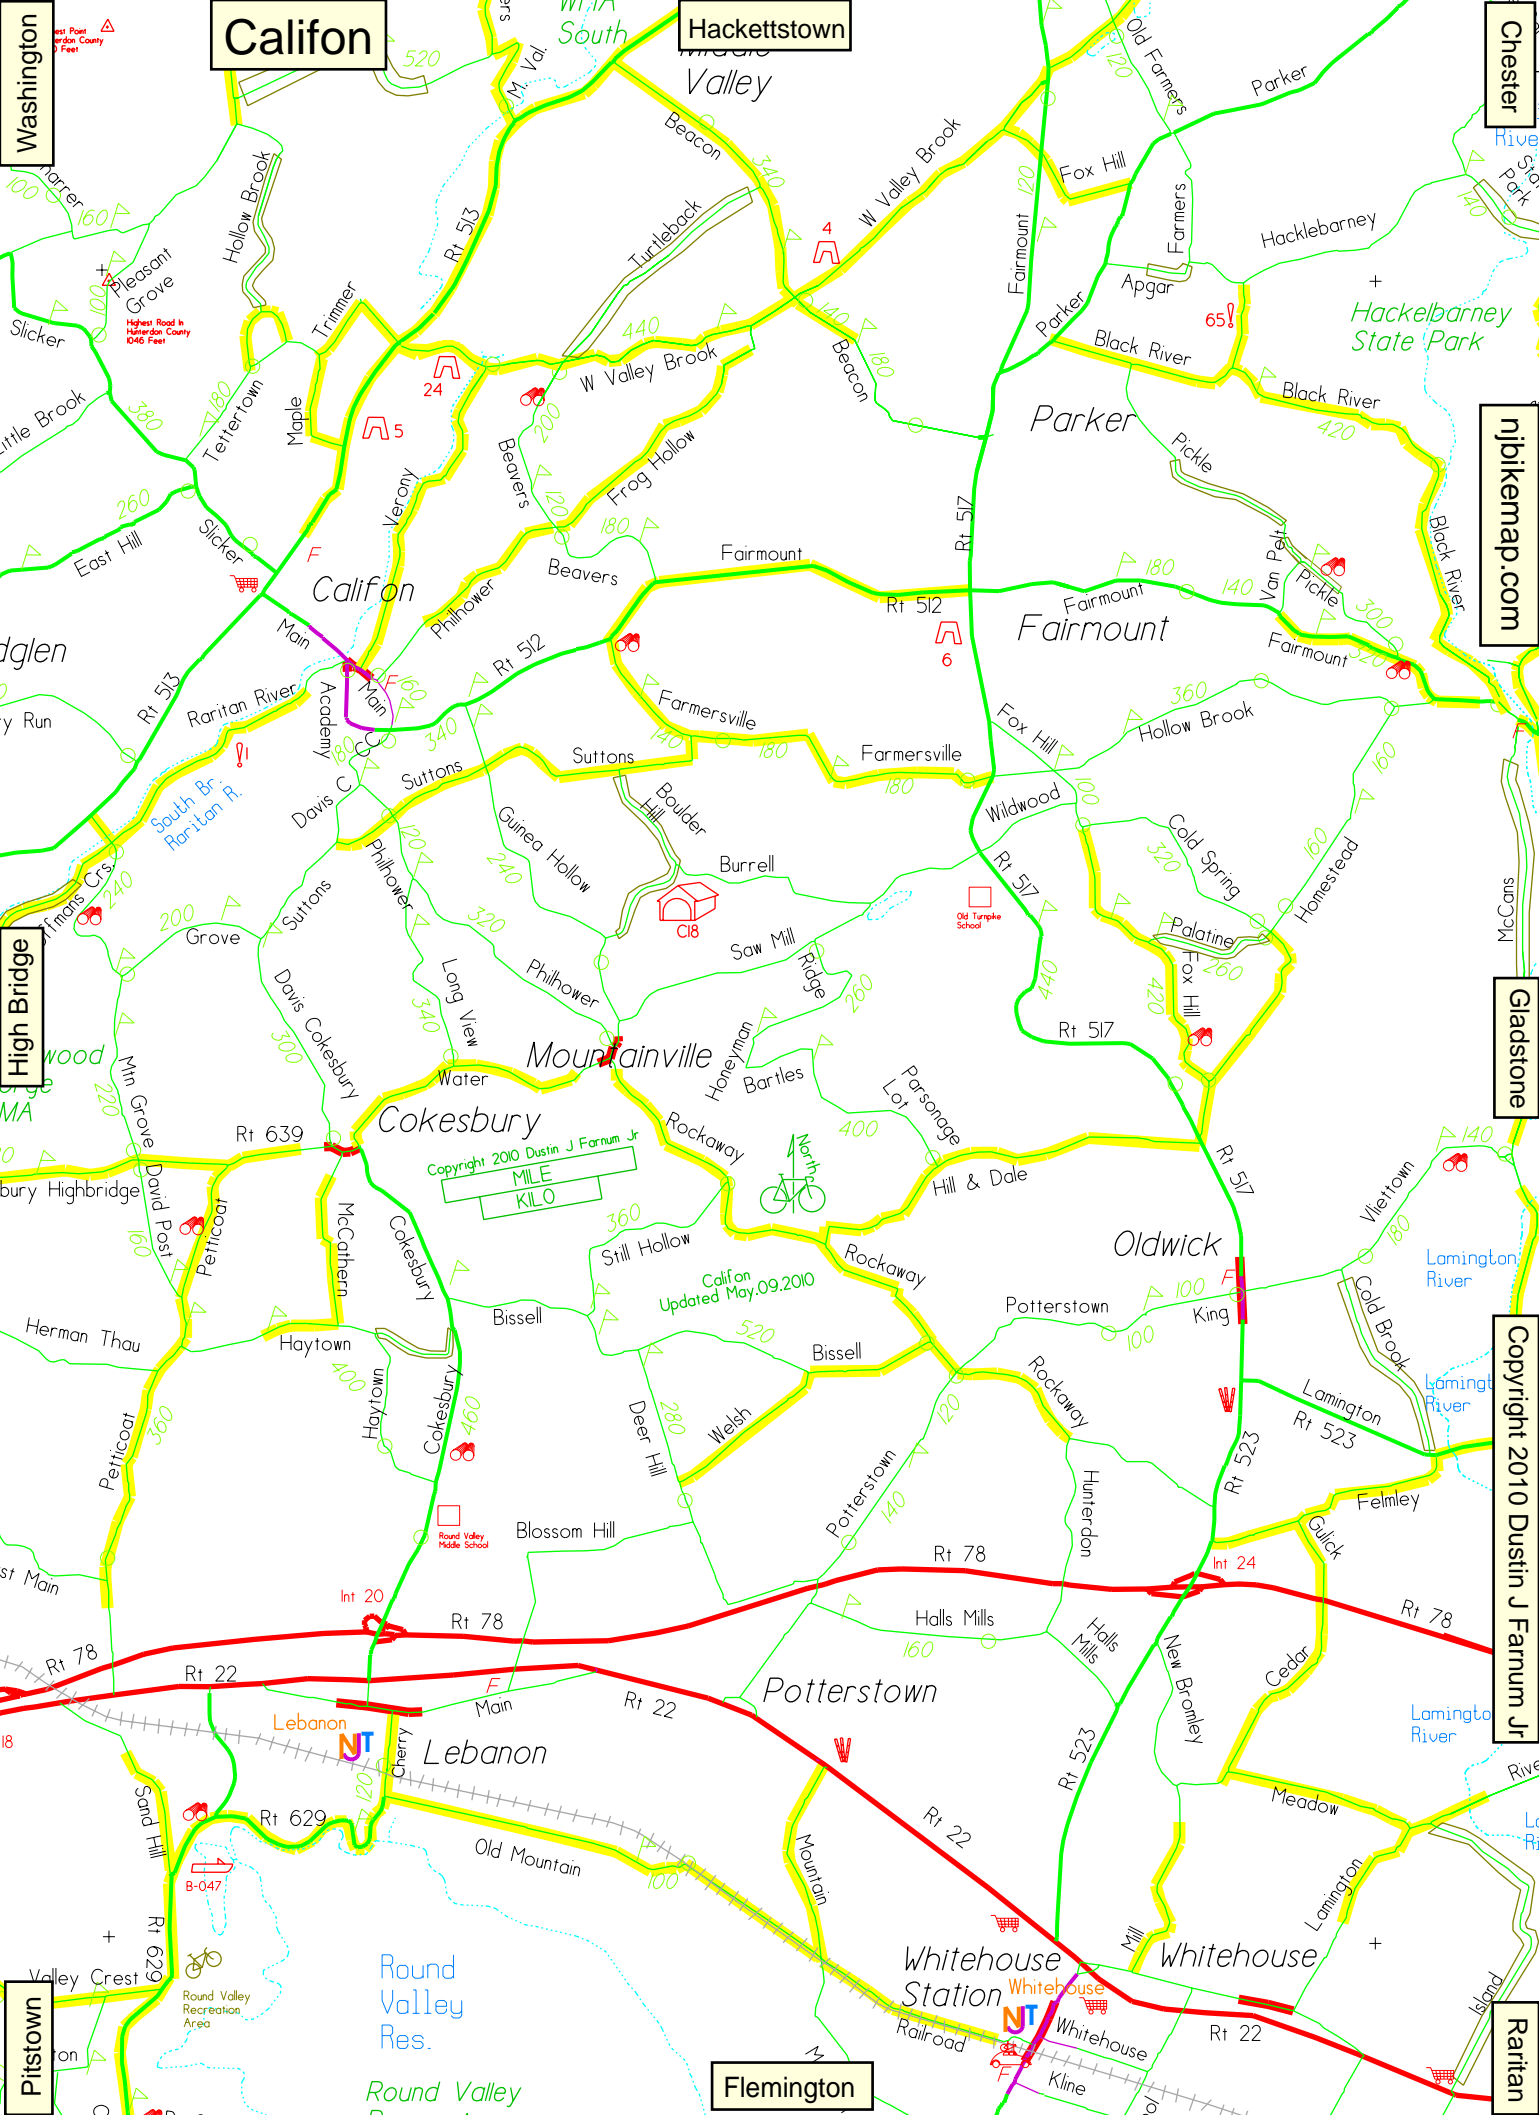

Califon

Mountainville

Washington

njbikemap.com

Gladstone

Copyright 2010 Dustin J Farnum Jr

Pittstown

520

Valley

Chester

Hackelbarney State Park

High Bridge

Oldwick

Raritan

520

Beacon

100

65!

24

6

8

380

340

160

24

5

4

24

180

440

120

65!

5

4

24

260

180

180

65!

5

4

24

180

180

180

65!

5

4

24

380

180

180

65!

5

4

24

260

180

180

65!

5

4

24

180

180

180

65!

5

4

24

380

180

180

65!

5

4

24

260

180

180

65!

5

4

24

180

180

180

65!

5

4

24

380

180

180

65!

5

4

24

260

180

180

65!

5

4

24

180

180

180

65!

5

4

24

380

180

180

65!

5

4

24

260

180

180

65!

5

4

24

180

180

180

65!

5

4

24

380

180

180

65!

5

4

24

260

180

180

65!

5

4

24

180

180

180

65!

5

4

24

380

180

180

65!

5

4

24

260

180

180

65!

5

4

24

180

180

180

65!

5

4

24

380

180

180

65!

5

4

24

260

180

180

65!

5

4

24

180

180

180

65!

5

4

24

380

180

180

65!

5

4

24

260

180

180

65!

5

4

24

180

180

180

65!

5

4

24

380

180

180

65!

5

4

24

260

180

180

65!

5

4

24

180

180

180

65!

5

4

24