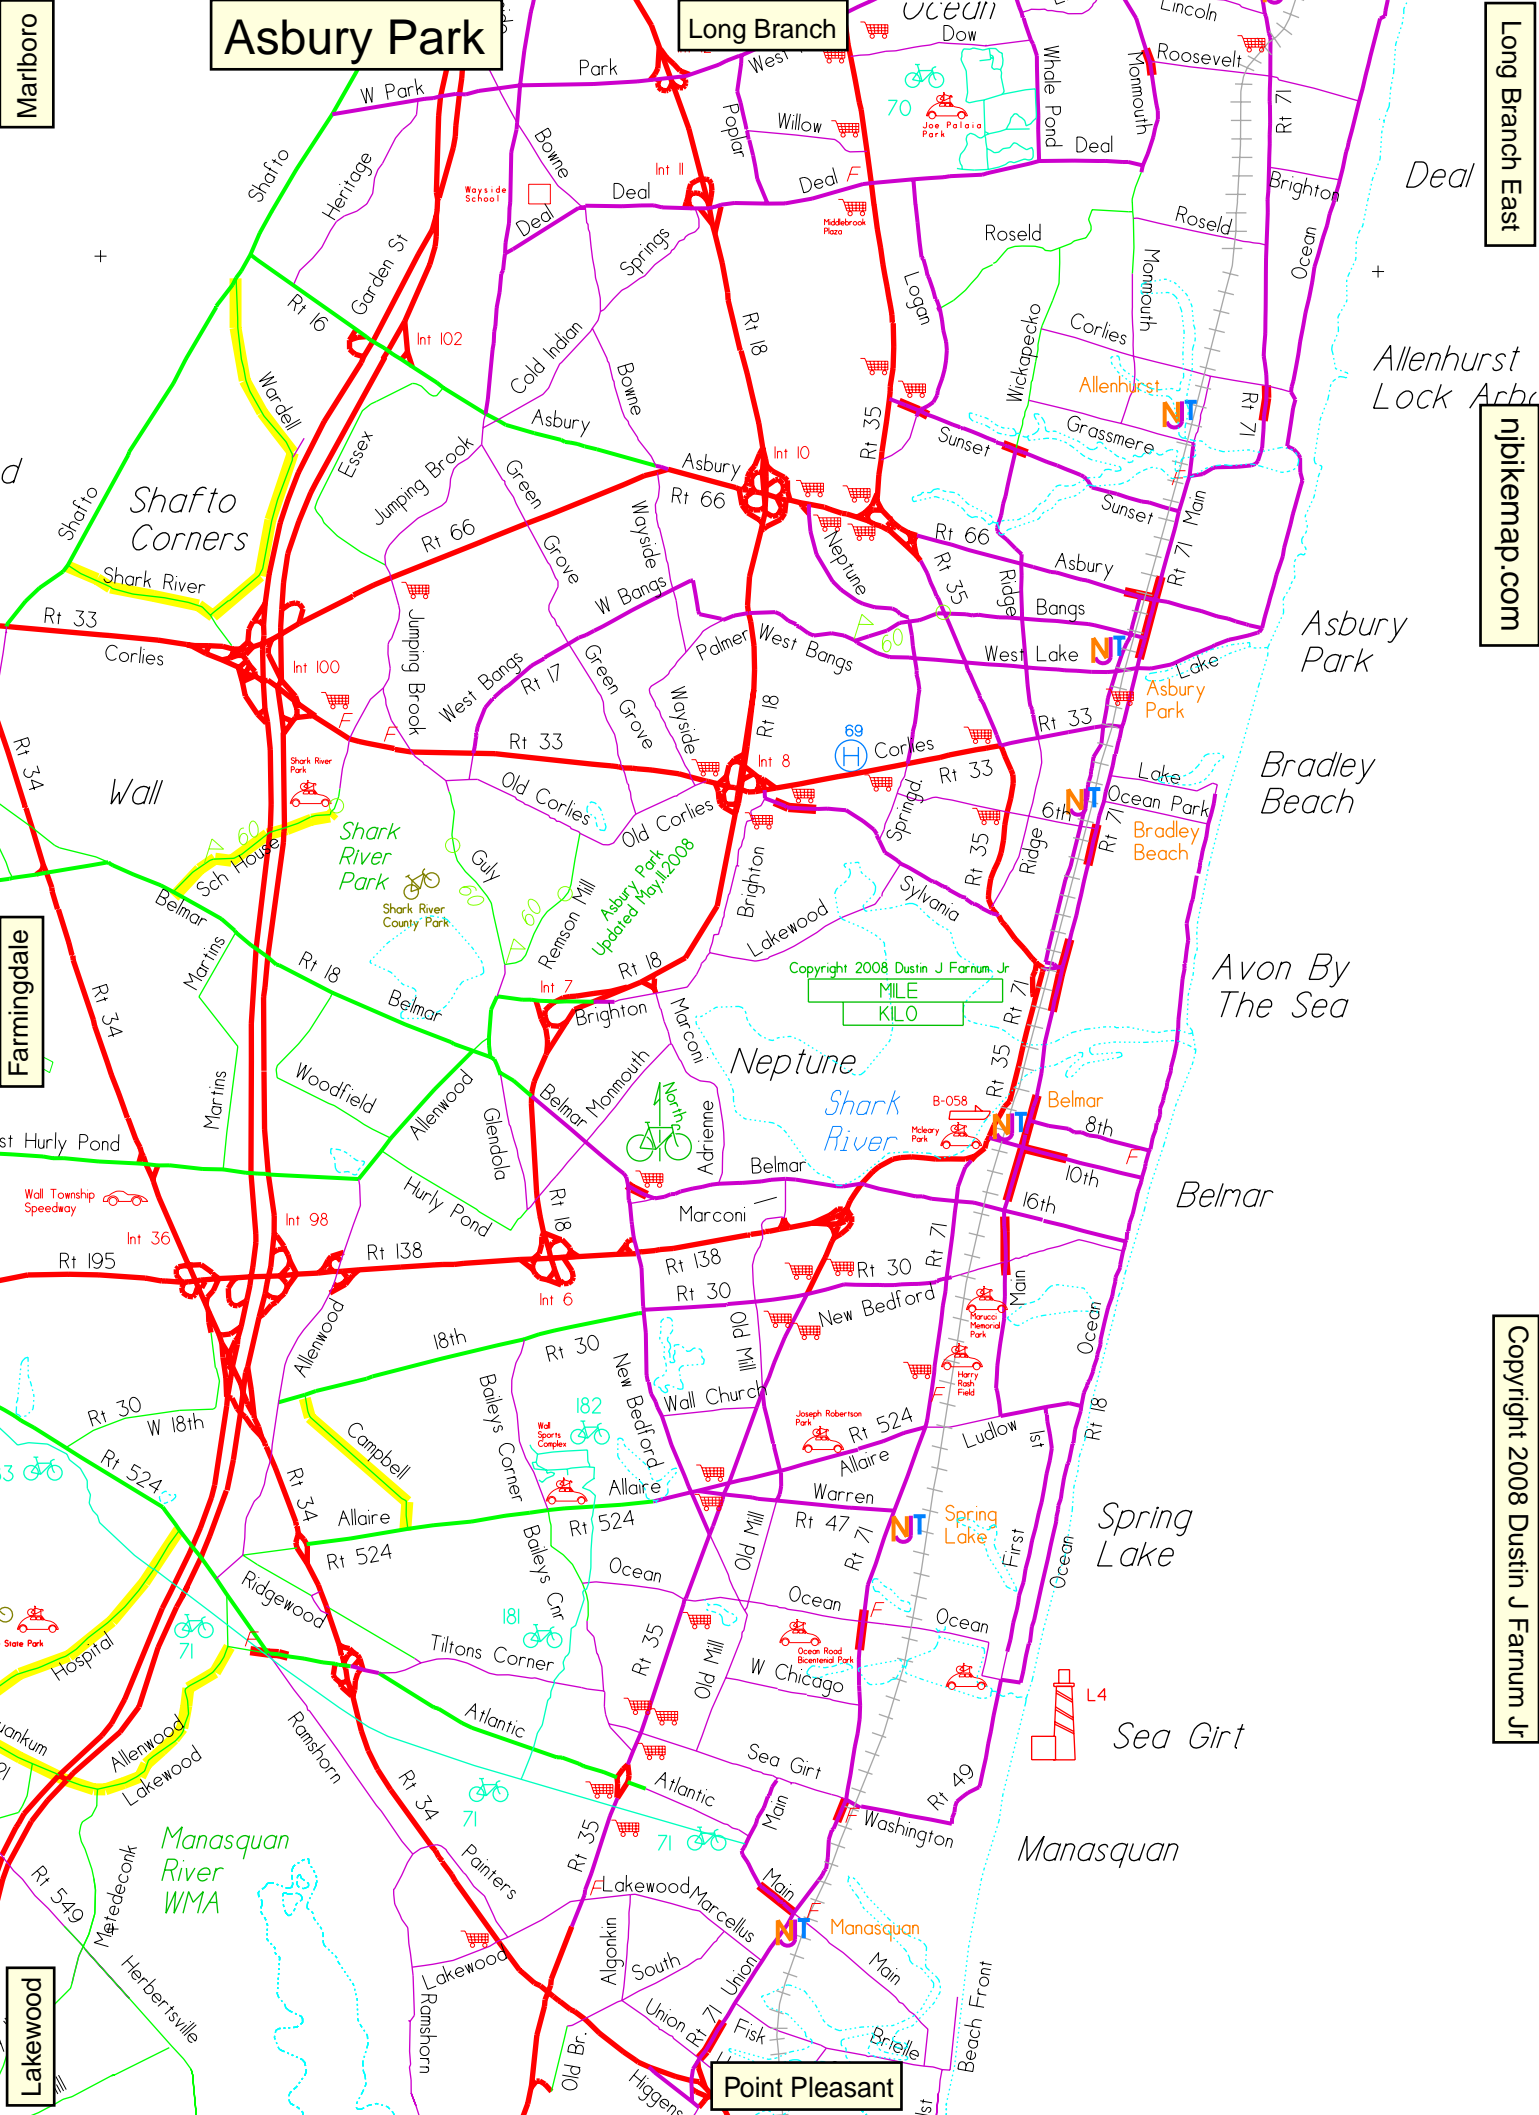

# Long Branch

Marlboro

Long Branch East

Farmingdale

njbikemap.com

Copyright 2008 Dustin J Farnum Jr

Copyright 2008 Dustin J Farnum Jr  
 MILE  
 KILO

# Point Pleasant

Lakewood

Sea Girt

Manasquan

Spring Lake

Belmar

Avon By The Sea

Bradley Beach

Asbury Park

Lockport

Allenhurst

Deal